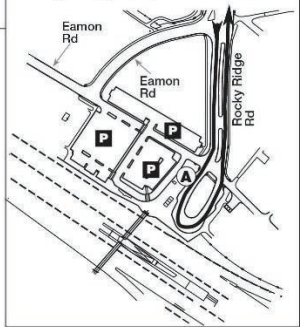

TUSCANY
Rocky Ridge/Royal Oak Terminal
 115, 138, 158, 169

Rocky Ridge/Royal Oak Terminal

CROWFOOT
 40, 76, 97
 113, 120, 134
 138, 299

LEGEND

- Route
- Bus Terminal
- CTrain Line
- CTrain Station
- Time Point
- Intersecting Route
- Park and Ride