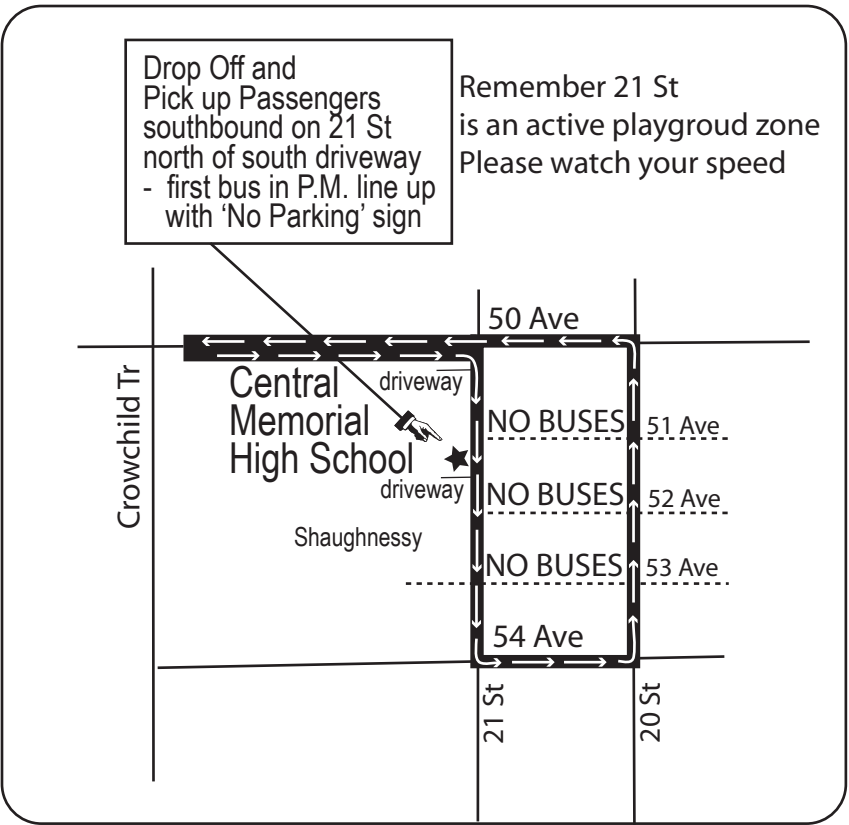

Rte 733 Central Memorial/Lakeview

Last Revision: 2020 Oct 13

Route: Key: Gar:

Service provided to all Calgary Transit bus zones on route.

Watch your speed in Playground Zones

This is NOT a charter route. Regular transit fares apply.