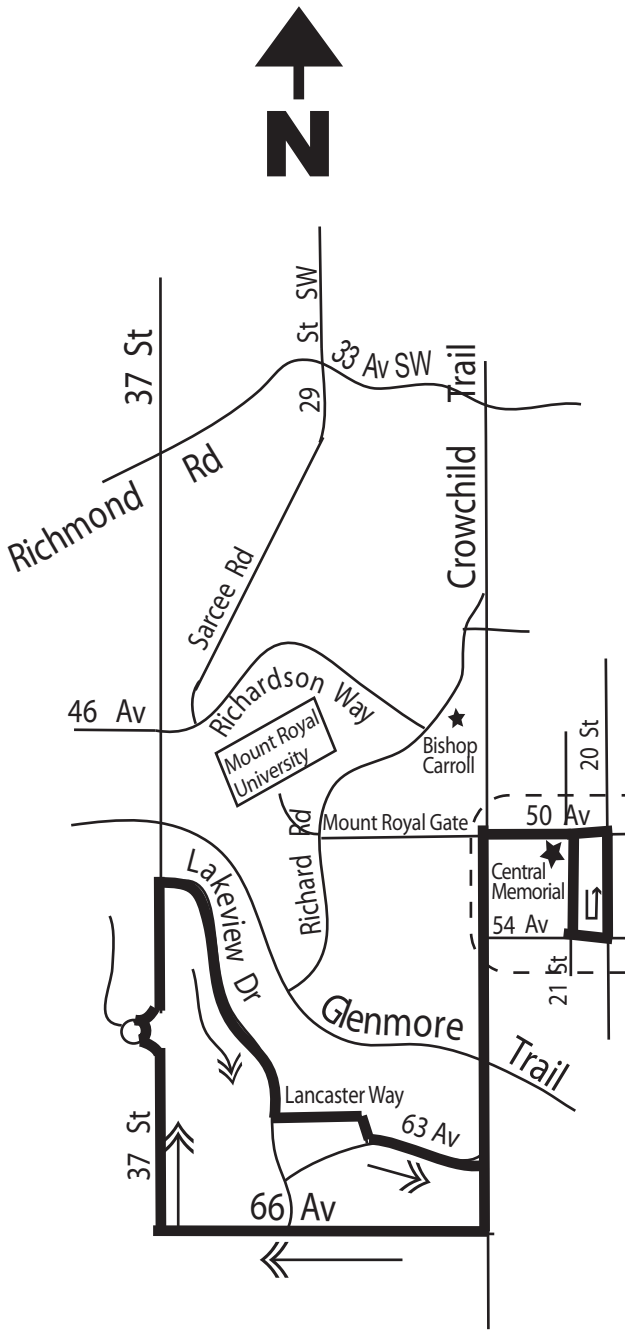

Rte 733 Central Memorial/Lakeview

Last Revision: 2020 Oct 13

Route: Key: Gar:

Service provided to all Calgary Transit bus zones on route.

Watch your speed in Playground Zones

This is NOT a charter route. Regular transit fares apply.