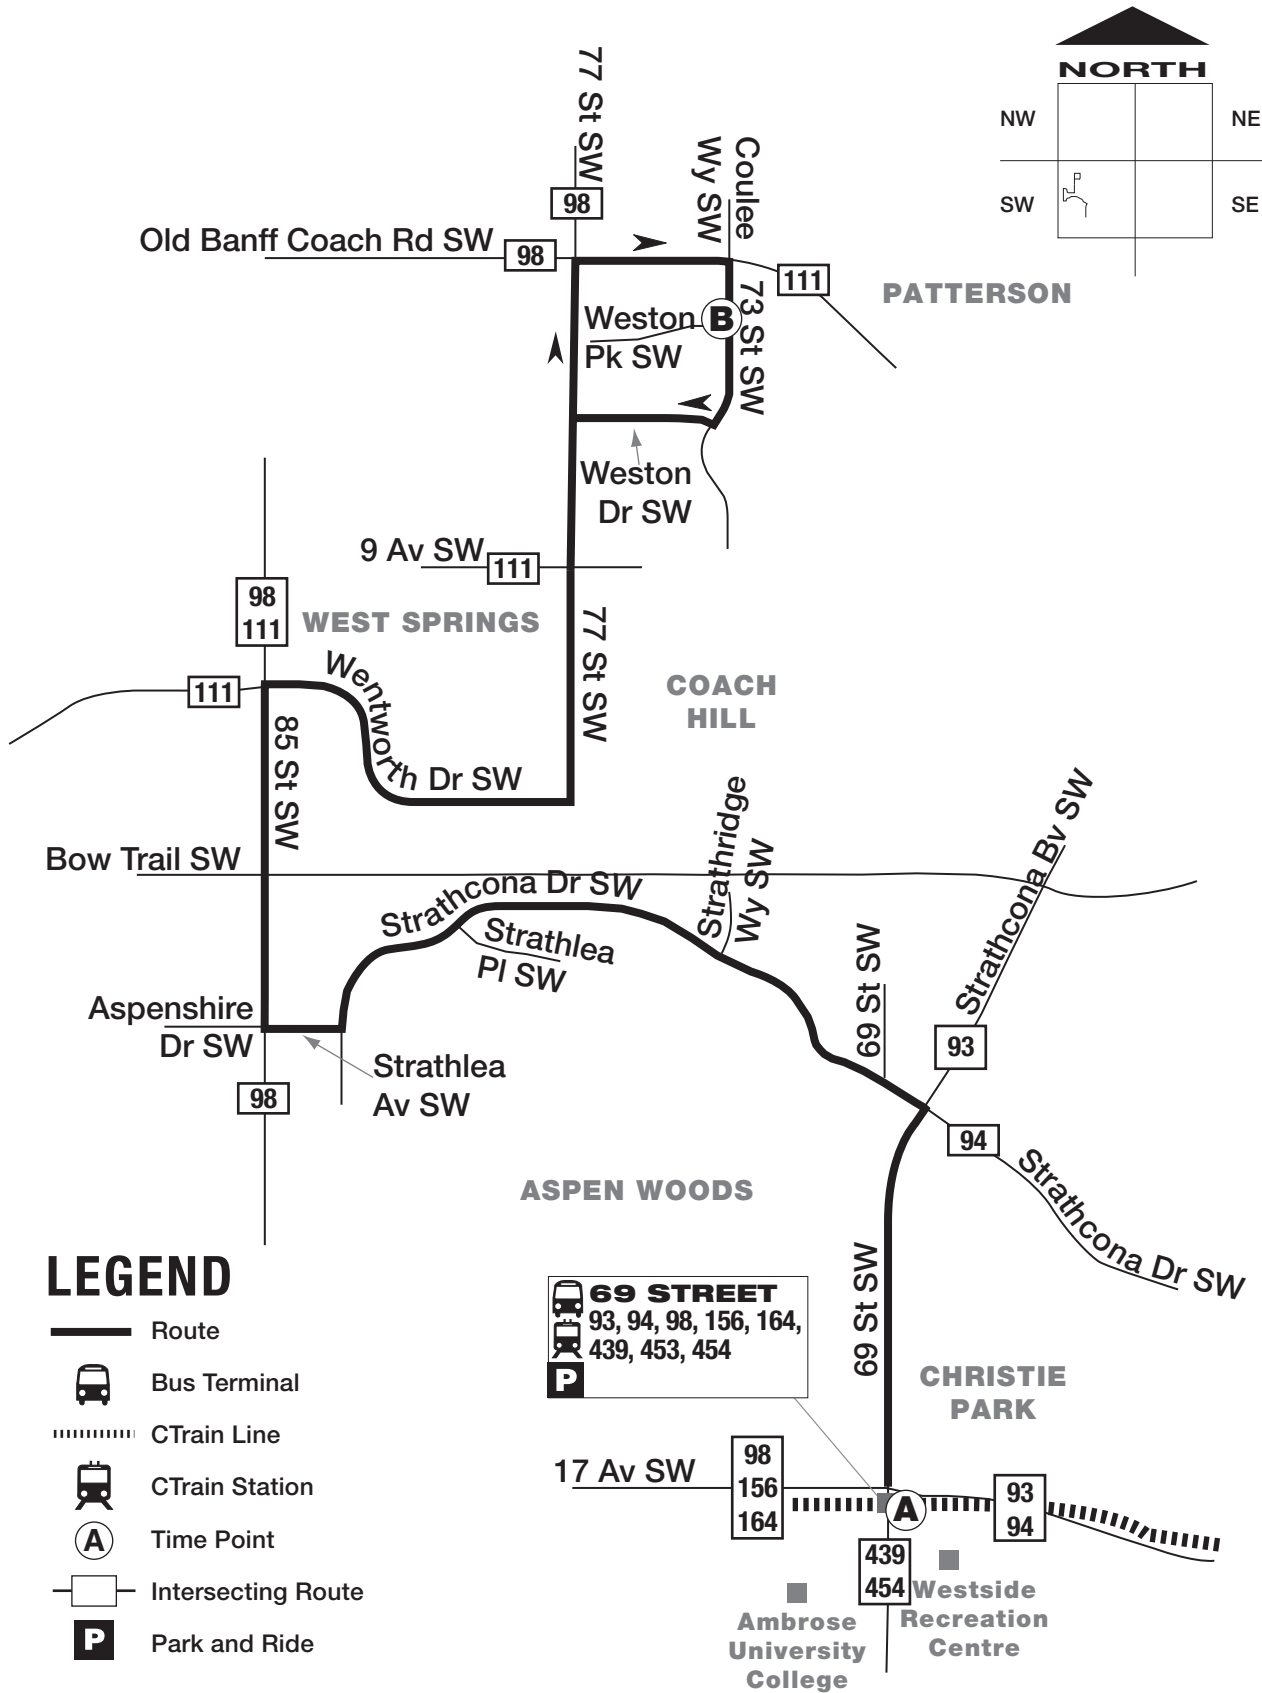

# West Springs Route 453

## LEGEND

-  Route
-  Bus Terminal
-  CTrain Line
-  CTrain Station
-  Time Point
-  Intersecting Route
-  Park and Ride