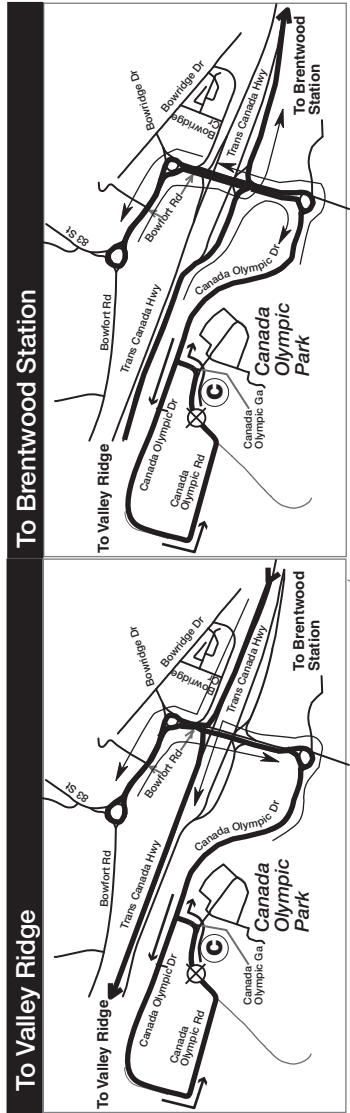

Valley Ridge Route 408

BRENTWOOD
8, 9, 38, 53, 65, 82,
408, MO

LEGEND

- Route
- Bus Terminal
- CTrain Line
- CTrain Station
- Time Point
- Intersecting Route
- Park and Ride
- Bus Only Gate

Note
Special Routing Instructions
Trip Sequence Order
AM Trip Route - F D E C B A
All Other Time Trip Route - A B C D E F C B A