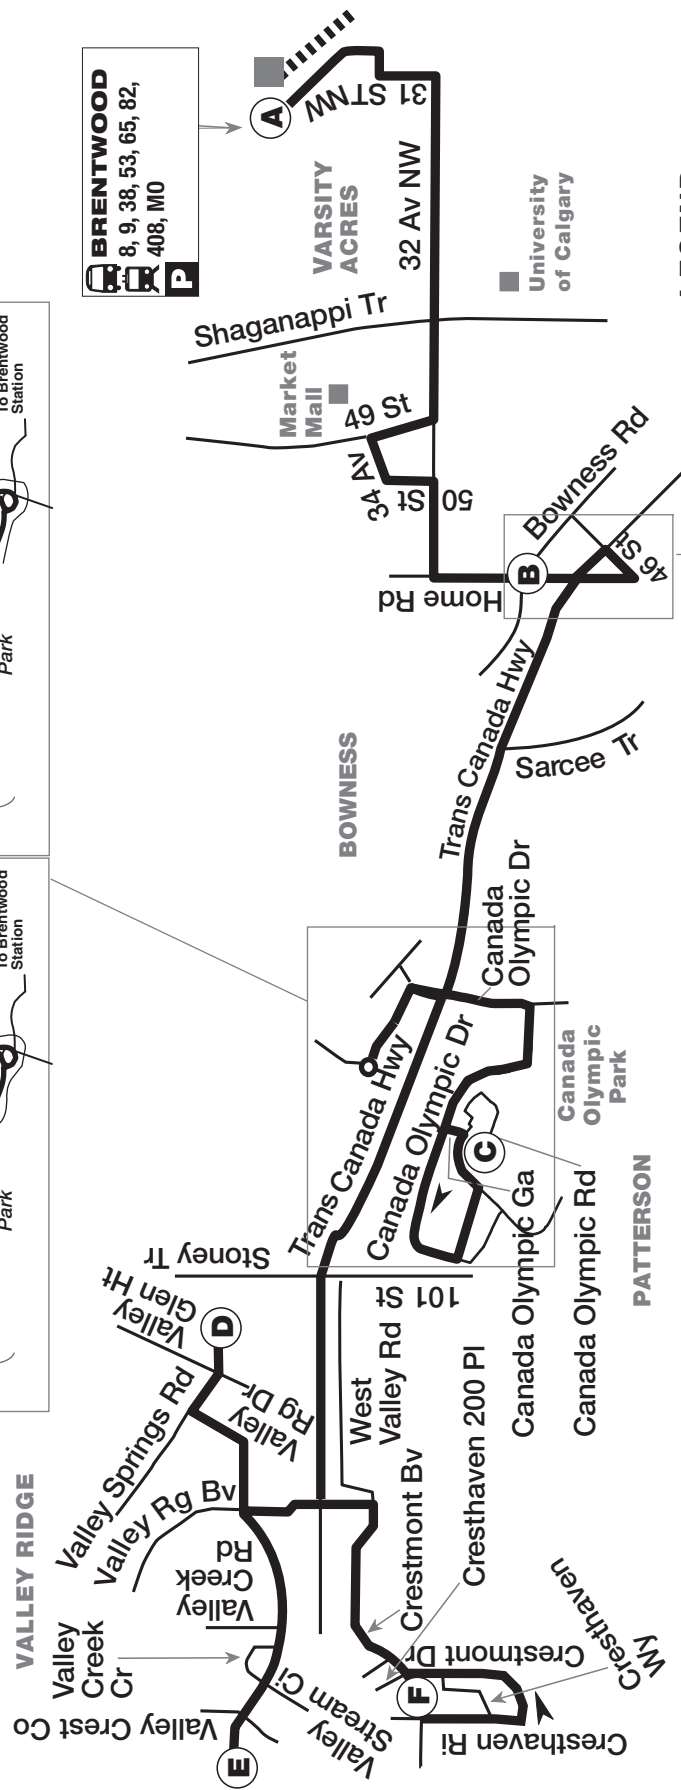

Valley Ridge Route 408

BRENTWOOD
8, 9, 38, 53, 65, 82,
408, MO

LEGEND

- Route
- Bus Terminal
- CTrain Line
- CTrain Station
- Time Point
- Intersecting Route
- Park and Ride
- Bus Only Gate

Note
Special Routing Instructions
Trip Sequence Order
AM Trip Route - F D E C B A
All Other Time Trip Route - A B C D E F C B A