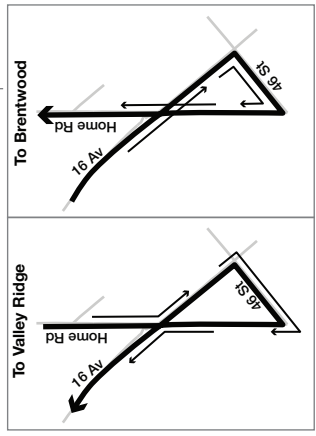

Valley Ridge Route 408

BRENTWOOD
8, 9, 38, 53, 65, 82,
408, MO

LEGEND

- Route
- Bus Terminal
- CTrain Line
- CTrain Station
- Time Point
- Intersecting Route
- Park and Ride
- Bus Only Gate

Note
Special Routing Instructions
Trip Sequence Order
AM Trip Route - F D E C B A
All Other Time Trip Route - A B C D E F C B A