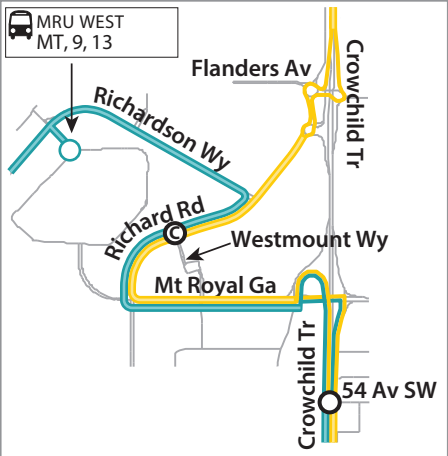

Route 304 MAX Yellow

MT ROYAL UNIVERSITY
MY, MT, 9, 13, 20

LEGEND

- MAX Yellow
- MAX Station
- A Time Point
- CTrain Station
- Bus Terminal
- Park and Ride
- 56- Intersecting Route