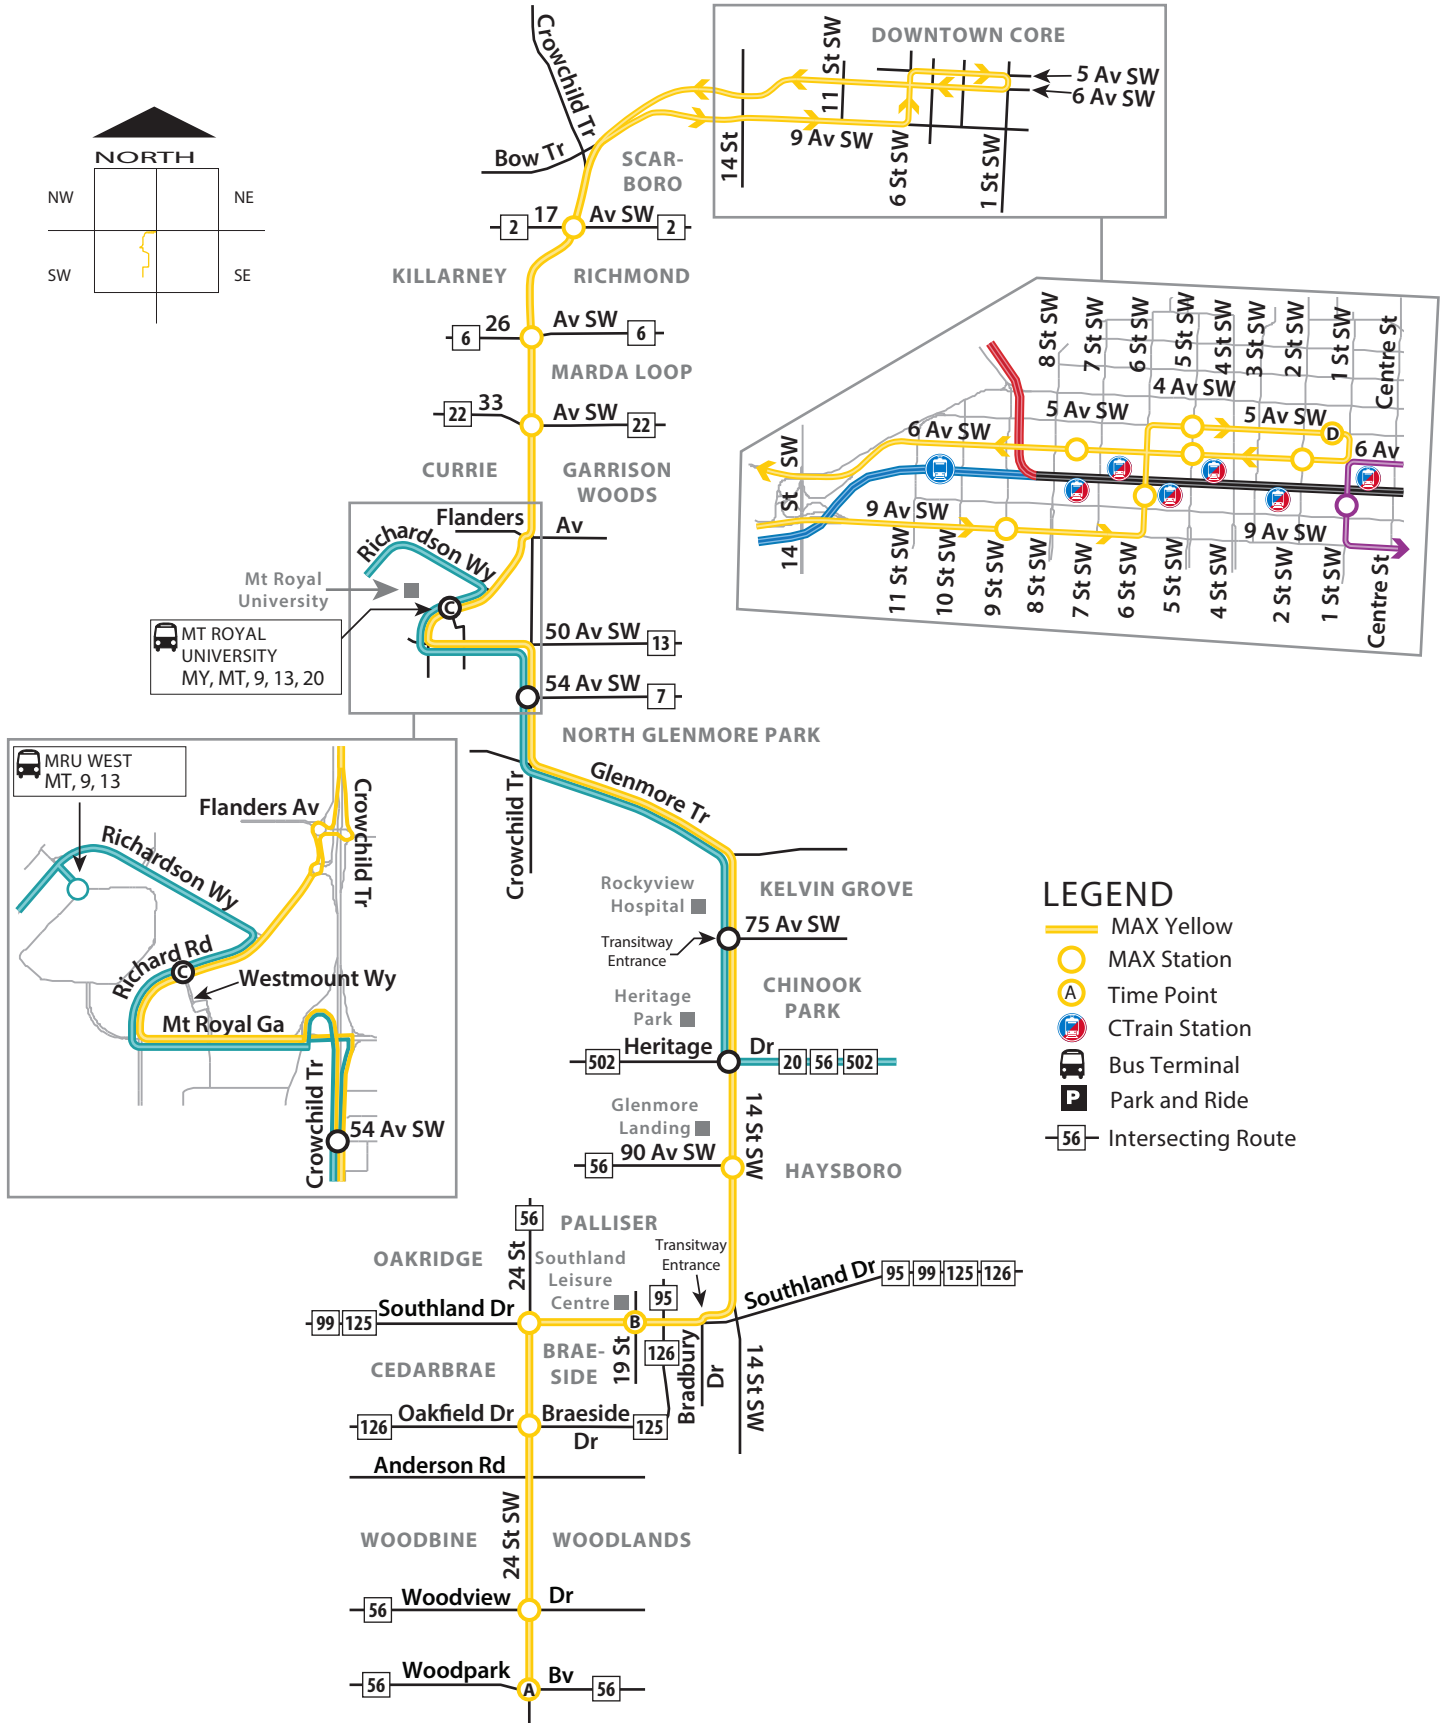

Route 304 MAX Yellow

MT ROYAL UNIVERSITY
MY, MT, 9, 13, 20

LEGEND

- MAX Yellow
- MAX Station
- A Time Point
- CTrain Station
- Bus Terminal
- Park and Ride
- 56- Intersecting Route