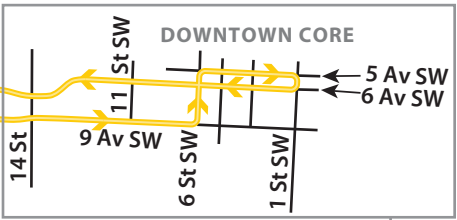

Route 304 MAX Yellow

MT ROYAL UNIVERSITY
MY, MT, 9, 13, 20

LEGEND

- MAX Yellow
- MAX Station
- A Time Point
- CTrain Station
- Bus Terminal
- Park and Ride
- 56- Intersecting Route