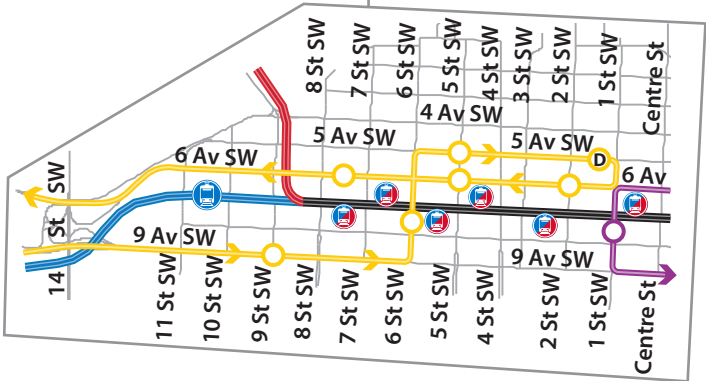

Route 304 MAX Yellow

MT ROYAL UNIVERSITY
MY, MT, 9, 13, 20

LEGEND

- MAX Yellow
- MAX Station
- A Time Point
- CTrain Station
- Bus Terminal
- Park and Ride
- 56- Intersecting Route