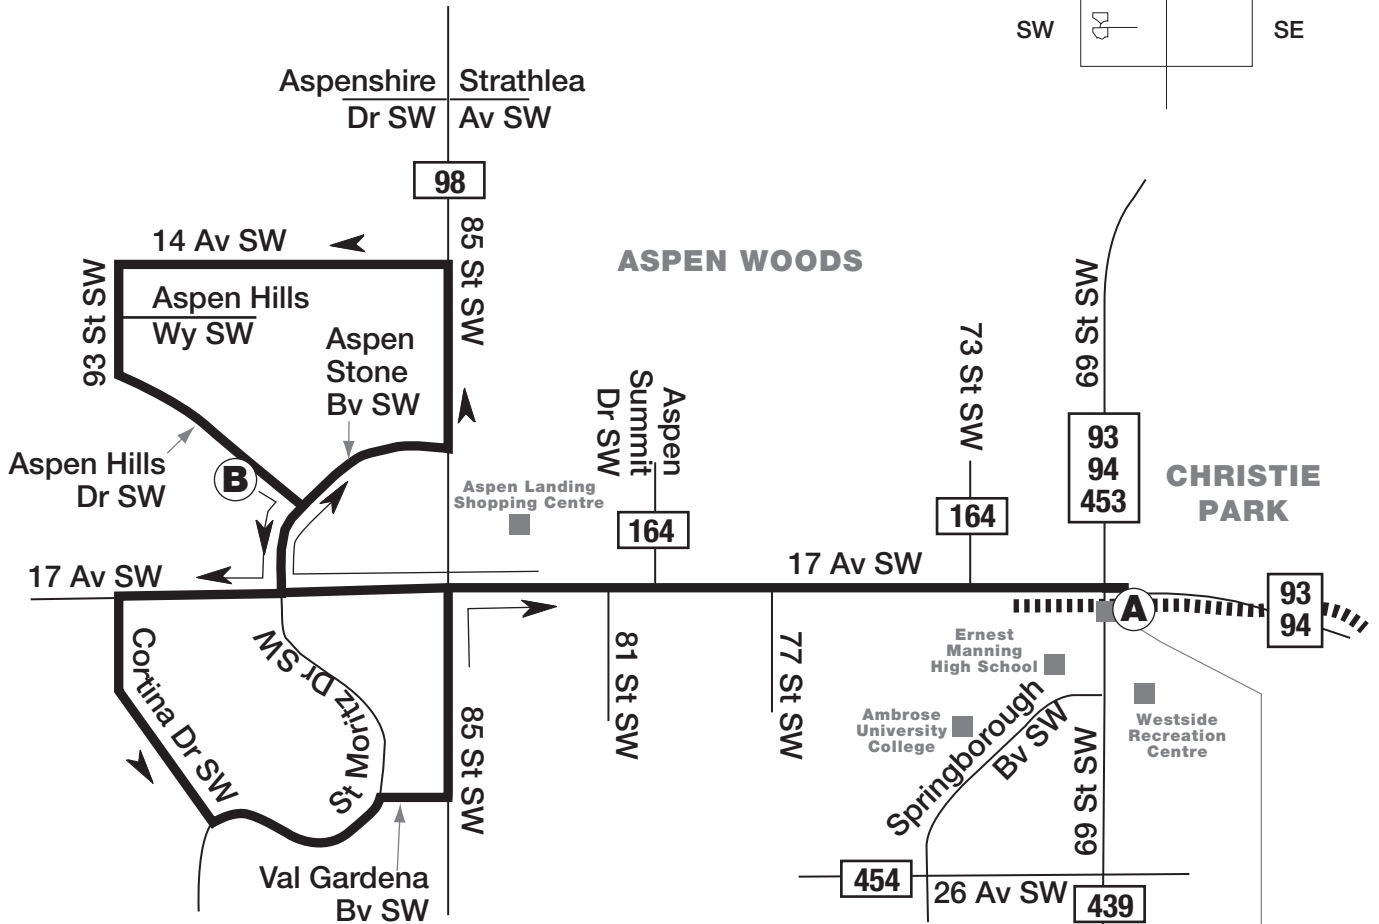

Aspen Woods Route 156

LEGEND

-  Route
-  Bus Terminal
-  CTrain Line
-  CTrain Station
-  Time Point
-  Intersecting Route
-  Park and Ride

69 STREET
 93, 94, 98, 156, 164,
 439, 453, 454