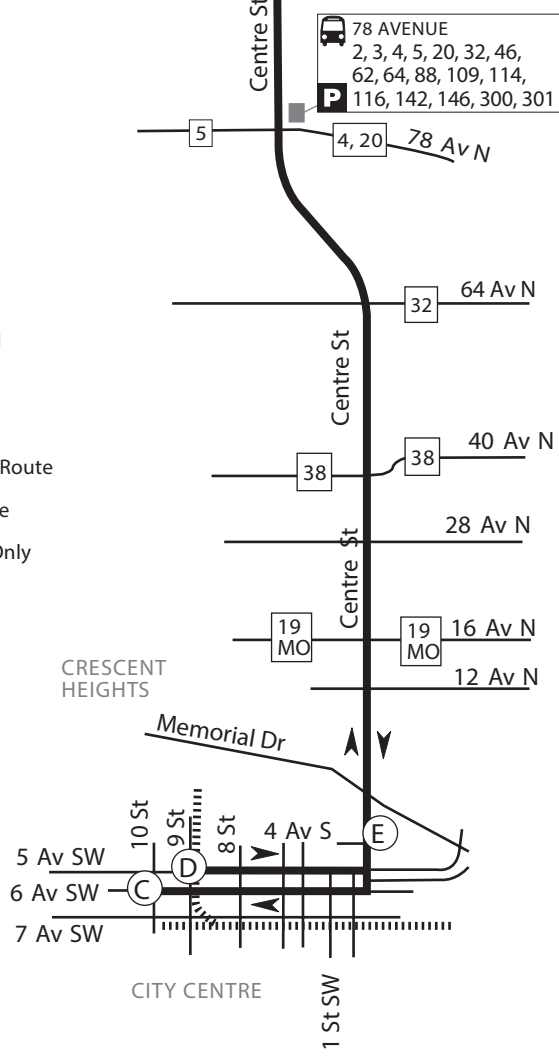

# Panorama Express Route 142

## LEGEND

- Route
- Bus Terminal
- CTrain Line
- Time Point
- Intersecting Route
- Park and Ride
- Bus Access Only

### ROUTE 142 BUS STOPS

- A.M. bus stops outside the community**
- On Centre St. at 78 Ave. NW. (#5168)
  - On Centre St. at 64 Ave. N.W. (#4588)
  - On Centre St. at Northmount Dr N.W. (#4587)
  - On Centre St. at 40 Ave. N.W. (#8418)
  - On Centre St. at 28 Ave. N.W. (#3399)
  - On Centre St. at 16 Ave. N.W. (#7441)
  - On Centre St. at 4 Ave. S.W. (#9971)
  - On Centre St. at 5 Ave. S.W. (#9970)
  - On 6 Ave. at 3 St. S.W. (nearside #9982)
  - On 6 Ave. at 5 St. S.W. (nearside #9980)
  - On 6 Ave. at 7 St. S.W. (nearside #9979)
  - On 6 Ave. at 9 St. S.W. (#2377)
- P.M. bus zones outside the community**
- On 5 Ave. at 9 St. S.W. (nearside #7402)
  - On 5 Ave. at 8 St. S.W. (#8658)
  - On 5 Ave. at 6 St. S.W. (nearside #9265)
  - On 5 Ave. at 5 St. S.W. (midblock #8530)
  - On 5 Ave. at 3 St. S.W. (#8645)
  - On Centre St. at 4 Ave. S.E. (nearside #5700)
  - On Centre St. at 16 Ave. N.E. (#7442)
  - On Centre St. at 28 Ave. N.E. (#3397)
  - On Centre St. at 40 Ave. N.E. (#8419)
  - On Centre St. at 64 Ave. N.E. (#4530)
  - On Centre St. at 78 Ave. N.E. (#5527)