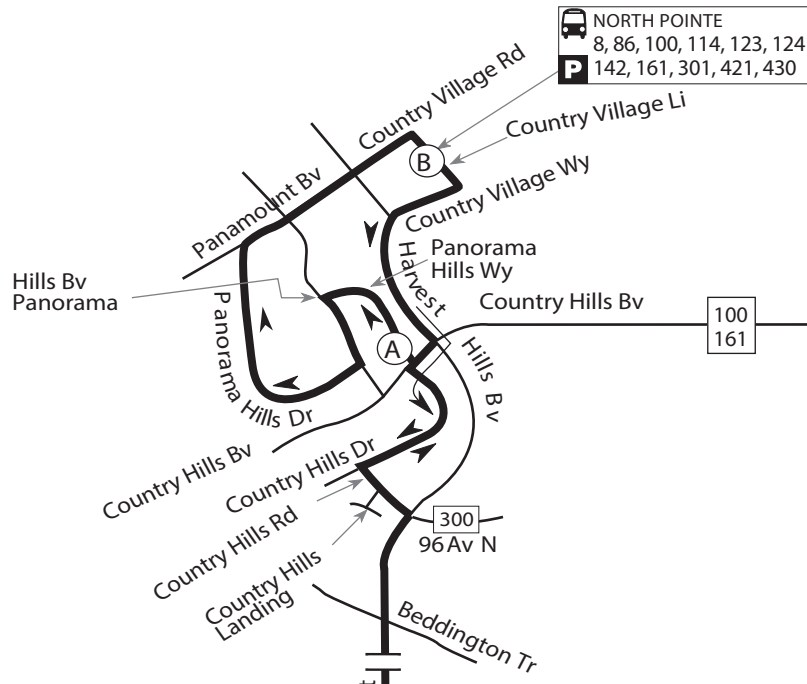

# Panorama Express Route 142

## LEGEND

- Route
- Bus Terminal
- CTrain Line
- Time Point
- Intersecting Route
- Park and Ride
- Bus Access Only

### ROUTE 142 BUS STOPS

- A.M. bus stops outside the community**
- On Centre St. at 78 Ave. NW. (#5168)
  - On Centre St. at 64 Ave. N.W. (#4588)
  - On Centre St. at Northmount Dr N.W. (#4587)
  - On Centre St. at 40 Ave. N.W. (#8418)
  - On Centre St. at 28 Ave. N.W. (#3399)
  - On Centre St. at 16 Ave. N.W. (#7441)
  - On Centre St. at 4 Ave. S.W. (#9971)
  - On Centre St. at 5 Ave. S.W. (#9970)
  - On 6 Ave. at 3 St. S.W. (nearside #9982)
  - On 6 Ave. at 5 St. S.W. (nearside #9980)
  - On 6 Ave. at 7 St. S.W. (nearside #9979)
  - On 6 Ave. at 9 St. S.W. (#2377)
- P.M. bus zones outside the community**
- On 5 Ave. at 9 St. S.W. (nearside #7402)
  - On 5 Ave. at 8 St. S.W. (#8658)
  - On 5 Ave. at 6 St. S.W. (nearside #9265)
  - On 5 Ave. at 5 St. S.W. (midblock #8530)
  - On 5 Ave. at 3 St. S.W. (#8645)
  - On Centre St. at 4 Ave. S.E. (nearside #5700)
  - On Centre St. at 16 Ave. N.E. (#7442)
  - On Centre St. at 28 Ave. N.E. (#3397)
  - On Centre St. at 40 Ave. N.E. (#8419)
  - On Centre St. at 64 Ave. N.E. (#4530)
  - On Centre St. at 78 Ave. N.E. (#5527)