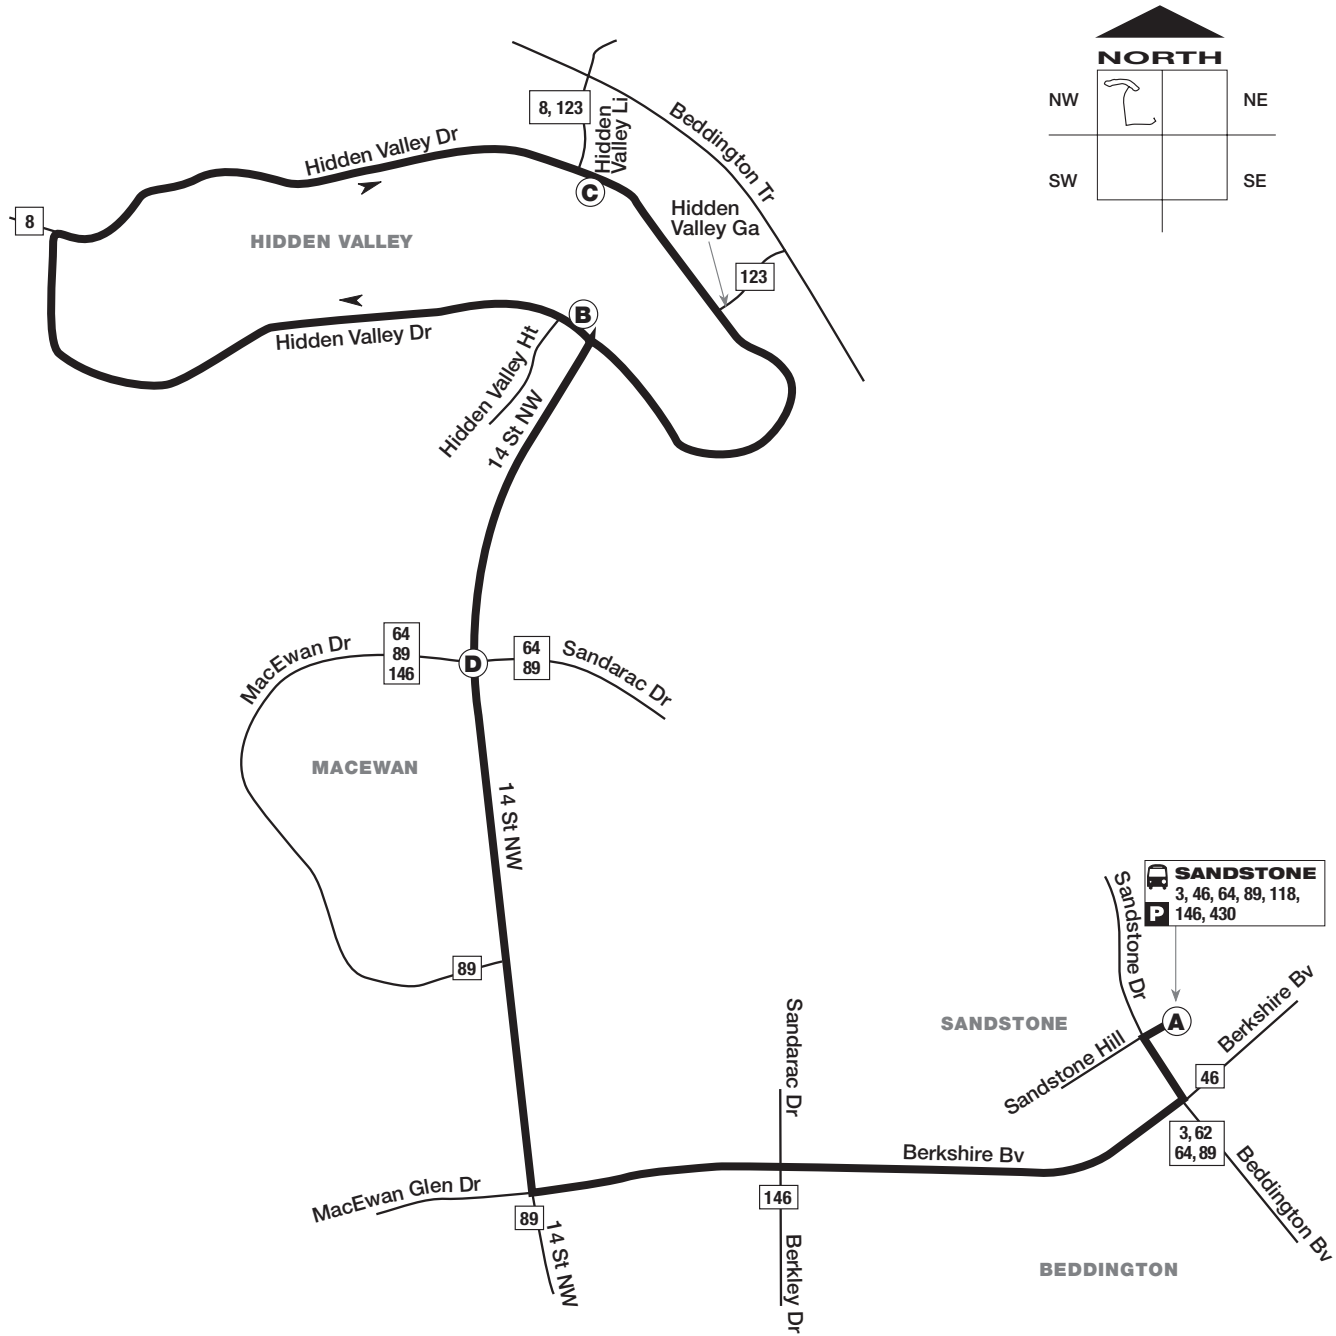

Hidden Valley Route 118

LEGEND

-  Route
-  Bus Terminal
-  Time Point
-  Intersecting Route
-  Park and Ride