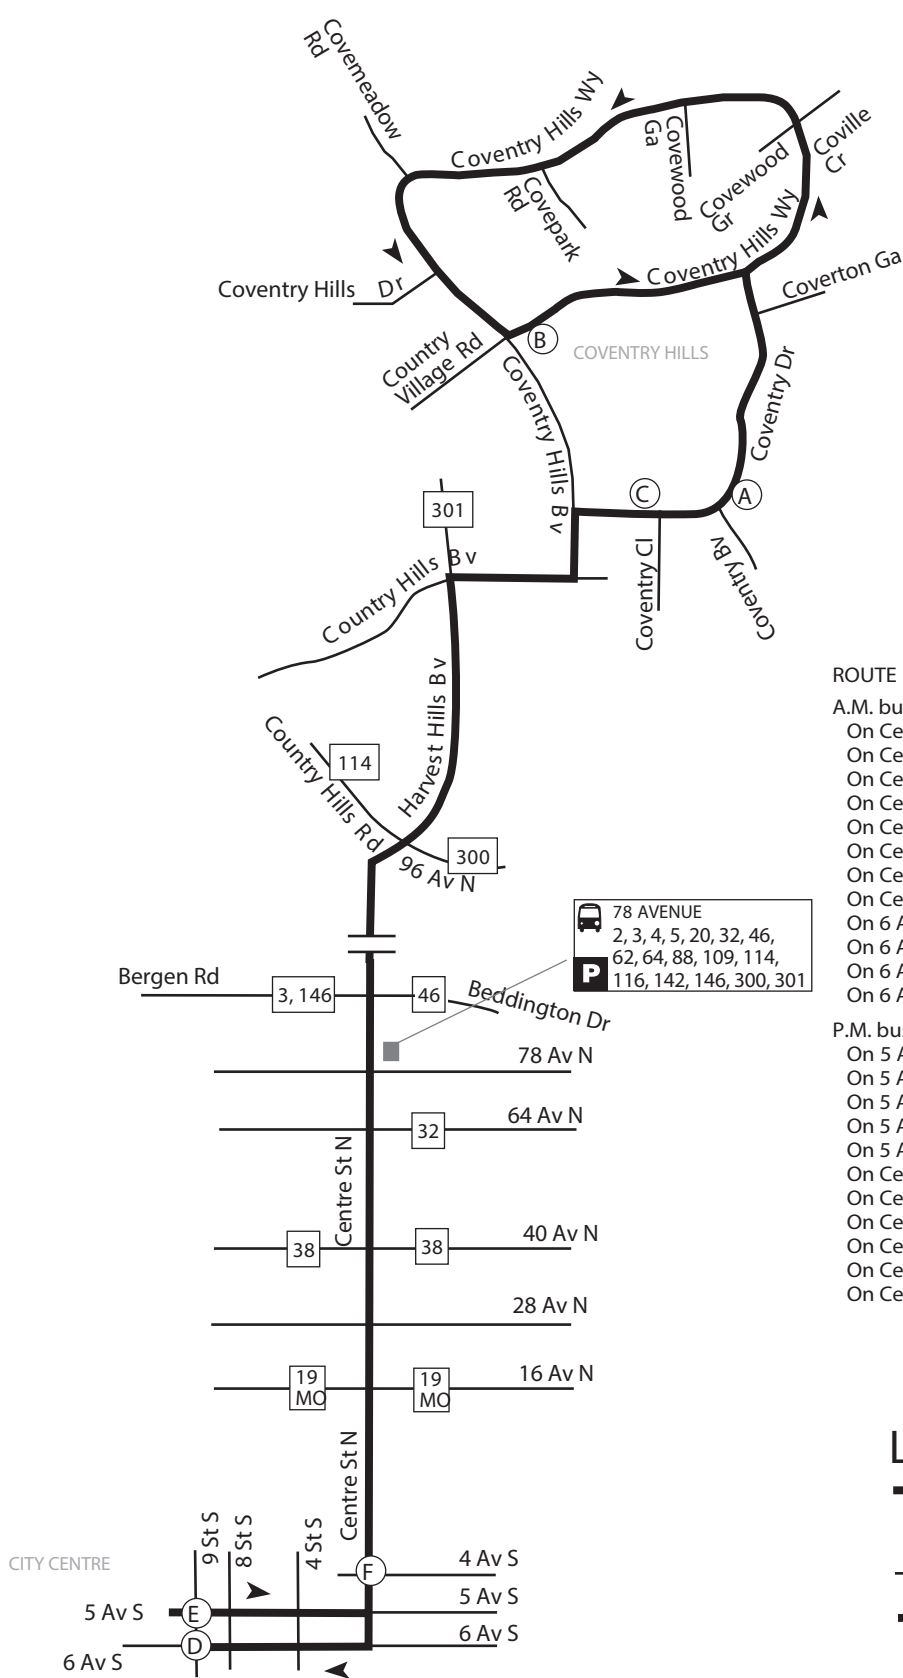

Coventry Hills Express Route 116

ROUTE 116 BUS STOPS

A.M. bus stops outside the community

- On Centre St. at 78 Ave. N.W. (#9066)
- On Centre St. at 64 Ave. N.W. (#4588)
- On Centre St. at Northmount Dr. N.W. (#4587)
- On Centre St. at 40 Ave. N.W. (#8418)
- On Centre St. at 28 Ave. N.W. (#3399)
- On Centre St. at 16 Ave. N.W. (#7441)
- On Centre St. at 4 Ave. S.W. (#9971)
- On Centre St. at 5 Ave. S.W. (#9970)
- On 6 Ave. at 3 St. S.W. (nearside #9982)
- On 6 Ave. at 5 St. S.W. (nearside #9980)
- On 6 Ave. at 7 St. S.W. (nearside #9979)
- On 6 Ave. at 9 St. S.W. (nearside #2377)

P.M. bus stops outside the community

- On 5 Ave. at 9 St. S.W. (nearside #7402)
- On 5 Ave. at 8 St. S.W. (#8529)
- On 5 Ave. at 6 St. S.W. (nearside #7001)
- On 5 Ave. at 5 St. S.W. (midblock #8530)
- On 5 Ave. at 3 St. S.W. (#8440)
- On Centre St. at 4 Ave. S.E. (nearside #5148)
- On Centre St. at 16 Ave. N.E. (#7442)
- On Centre St. at 28 Ave. N.E. (#3397)
- On Centre St. at 40 Ave. N.E. (#8419)
- On Centre St. at 64 Ave. N.E. (#4530)
- On Centre St. at 78 Ave. N.E. (#4459)

LEGEND

- Route
- Time Point
- Intersecting Route
- Bus Access Only