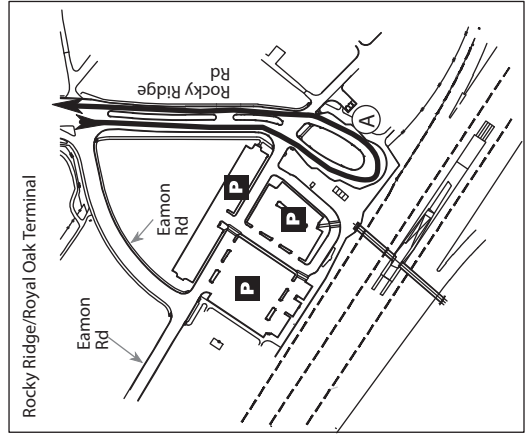

Symons Valley Parkway Route 115

LEGEND

- Route
- Bus Terminal
- CTrain Line
- CTrain Station
- Time Point
- Intersecting Route
- Park and Ride

TUSCANY
Rocky Ridge/Royal Oak
Terminal
115, 138, 158, 169