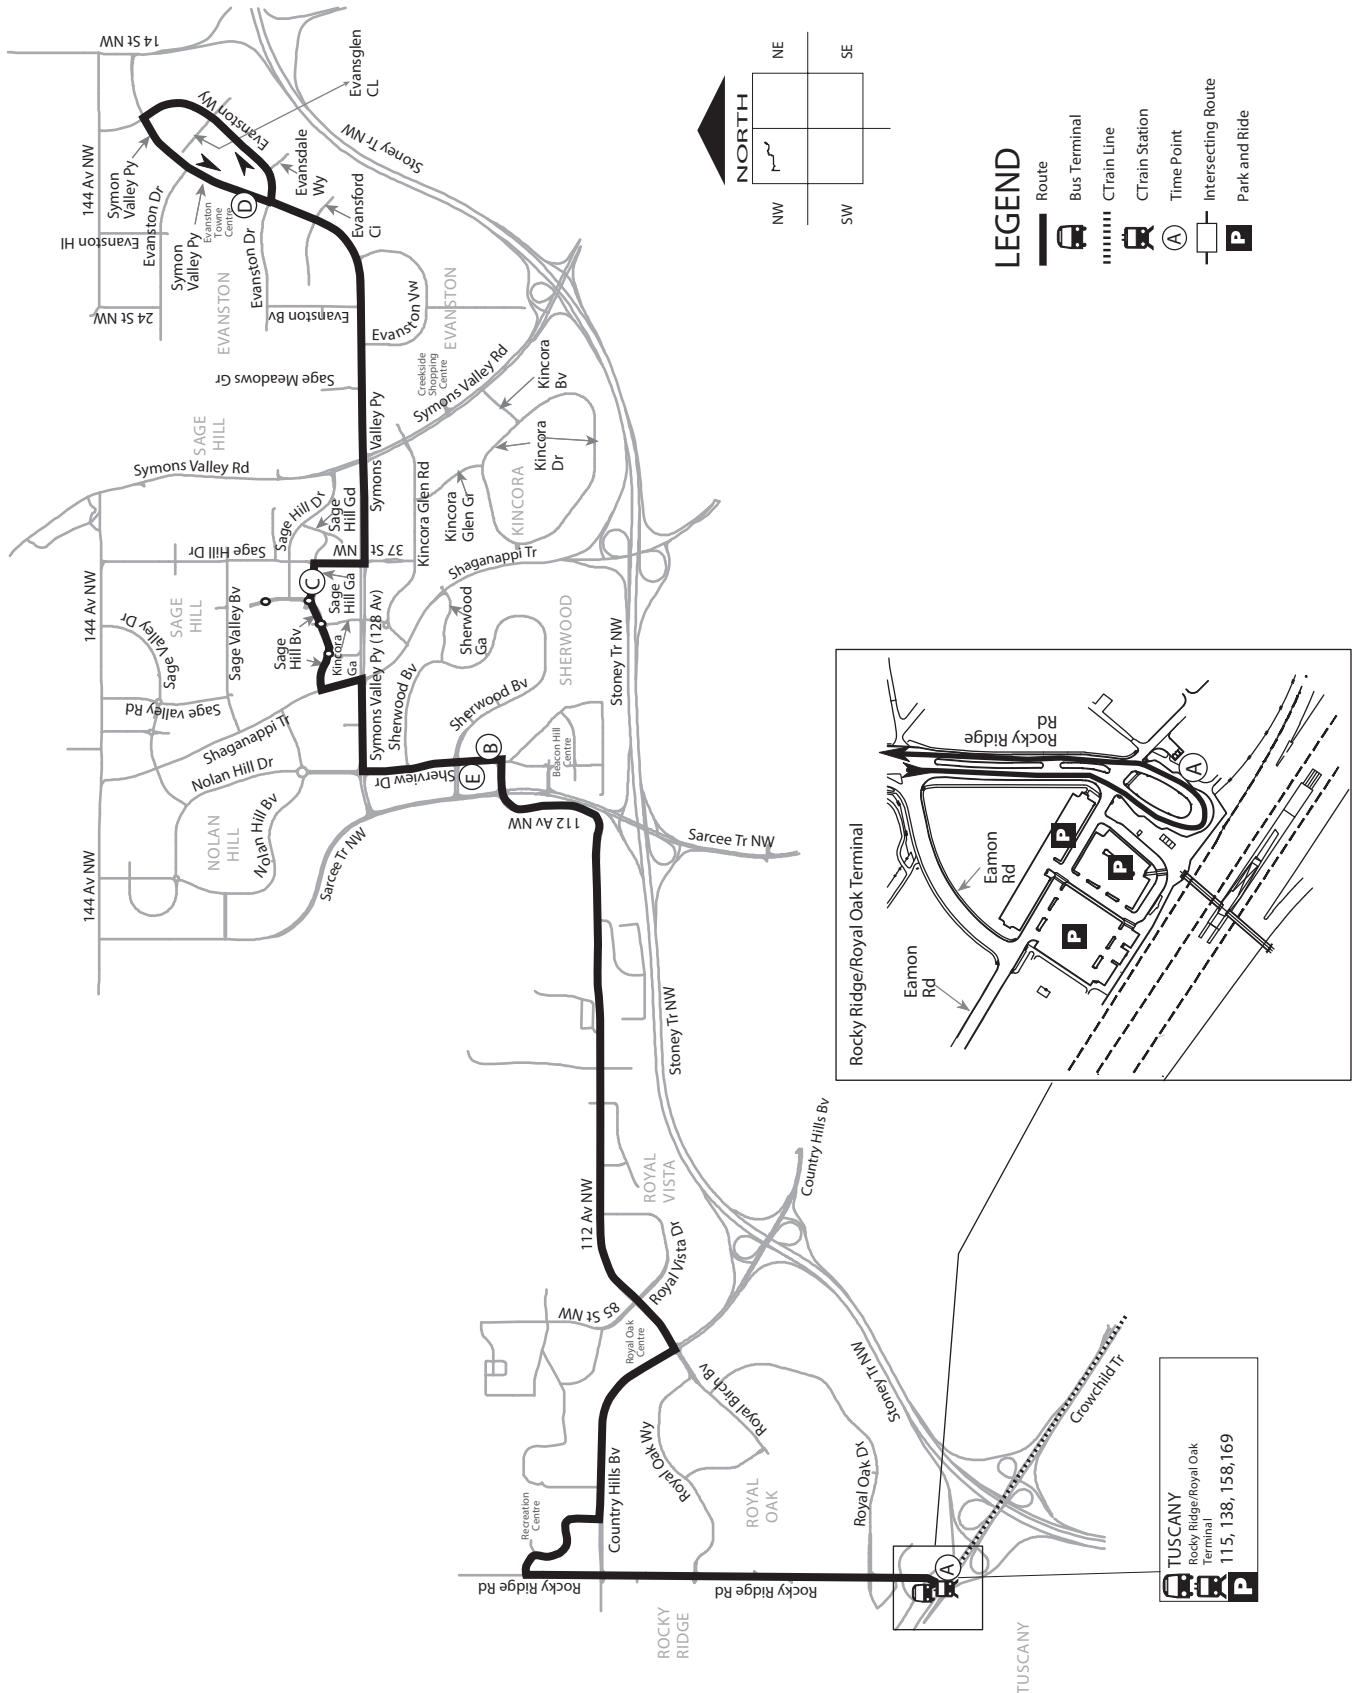

Symons Valley Parkway Route 115

LEGEND

- Route
- Bus Terminal
- CTrain Line
- CTrain Station
- Time Point
- Intersecting Route
- Park and Ride

TUSCANY
Rocky Ridge/Royal Oak
Terminal
115, 138, 158, 169