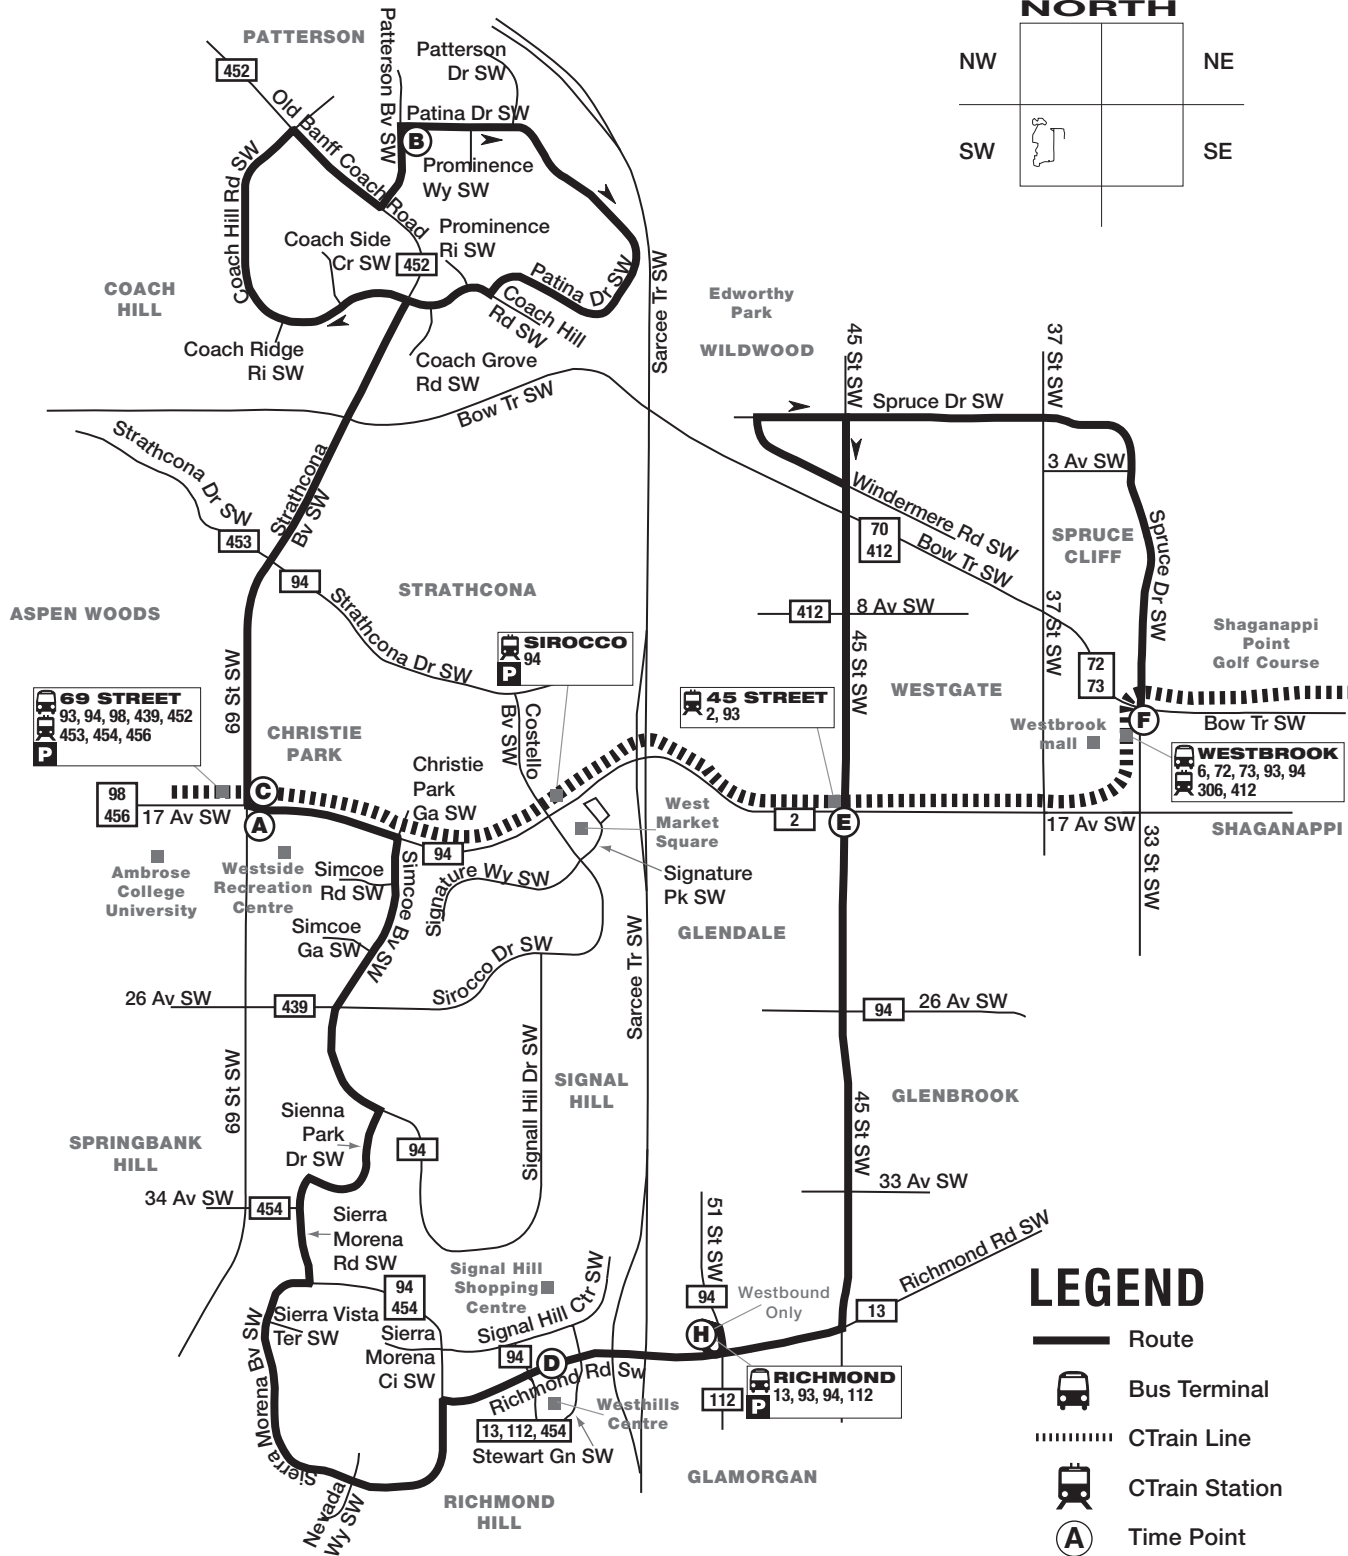

Coach Hill/Westbrook Route 93

LEGEND

- Route
- Bus Terminal
- CTrain Line
- CTrain Station
- Time Point
- Intersecting Route
- Park and Ride