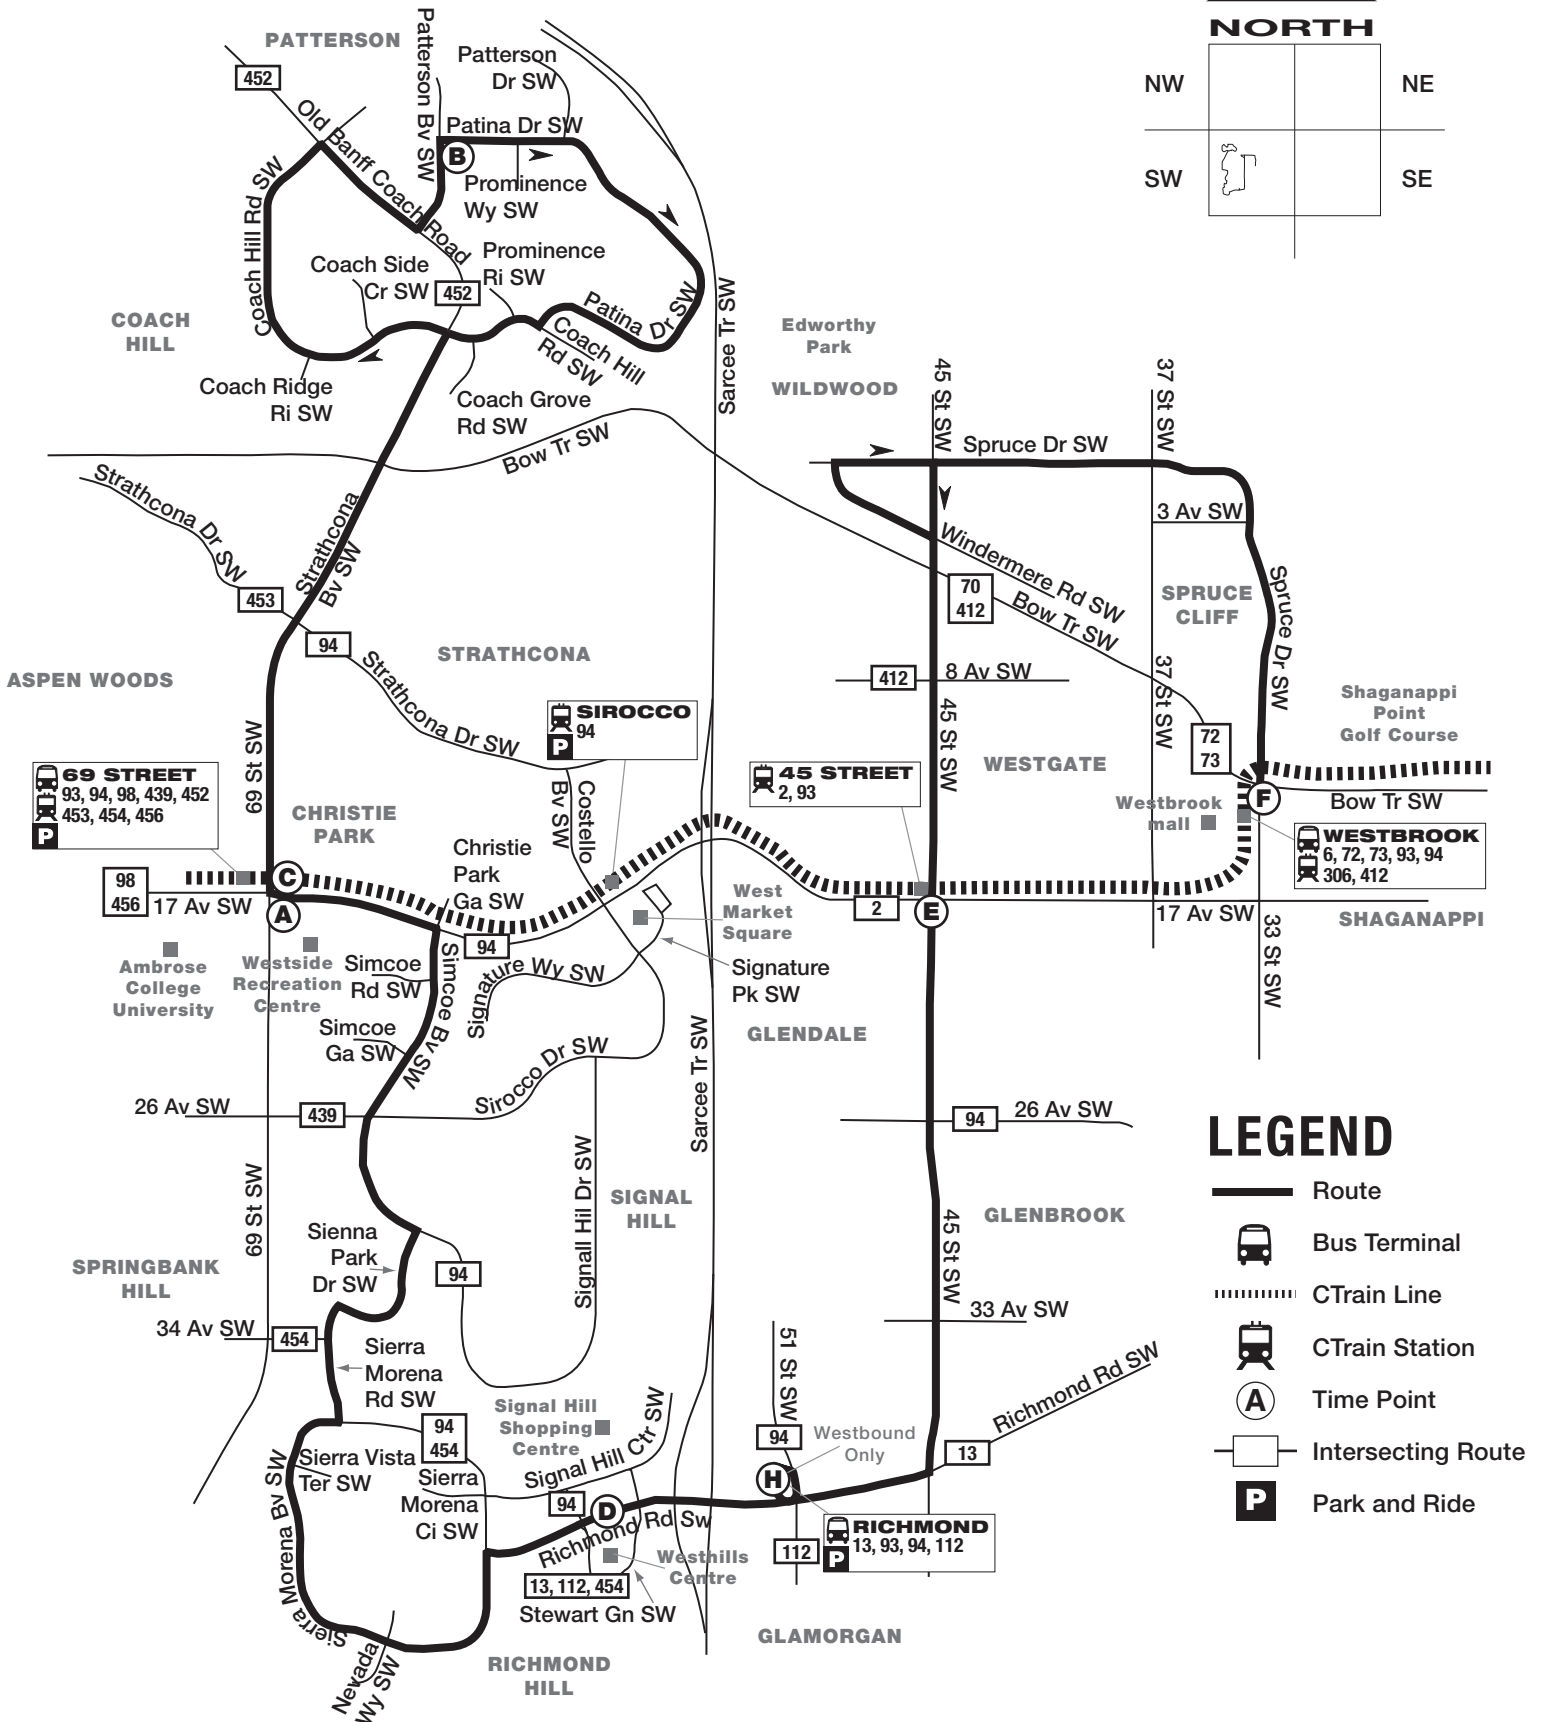

# Coach Hill/Westbrook Route 93

## LEGEND

- Route
- Bus Terminal
- CTrain Line
- CTrain Station
- Time Point
- Intersecting Route
- Park and Ride