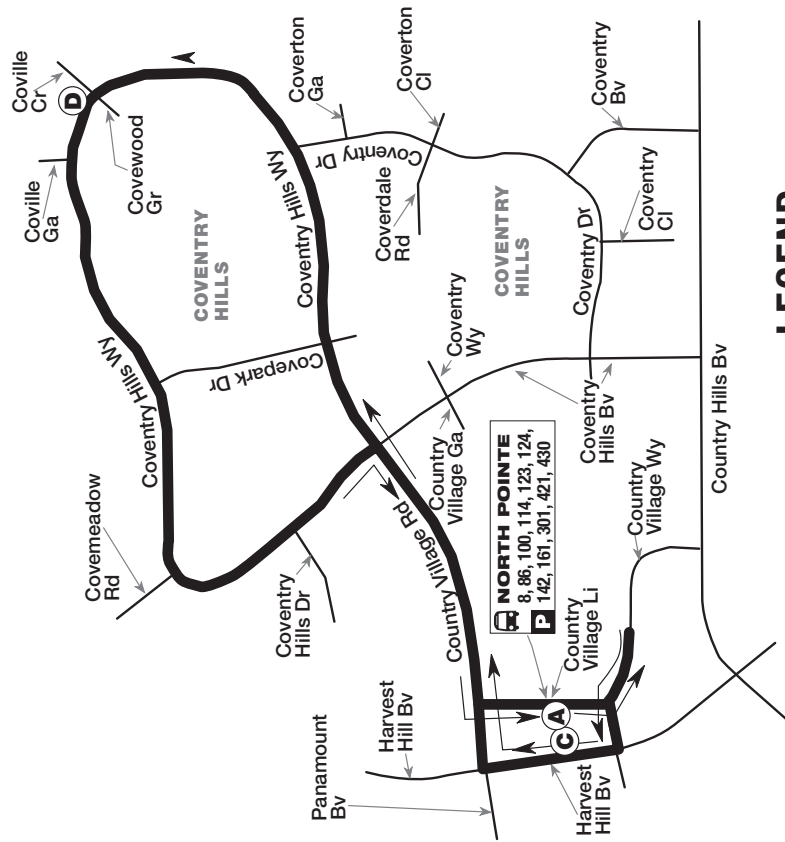

Coventry Hills Route 86

Route 86 Servicing North Coventry Hills

LEGEND

- Route
- Bus Terminal
- Time Point
- Intersecting Route
- Park and Ride

Route 86 Servicing South Coventry Hills

LEGEND

- Route
- Bus Terminal
- Time Point
- Intersecting Route
- Park and Ride