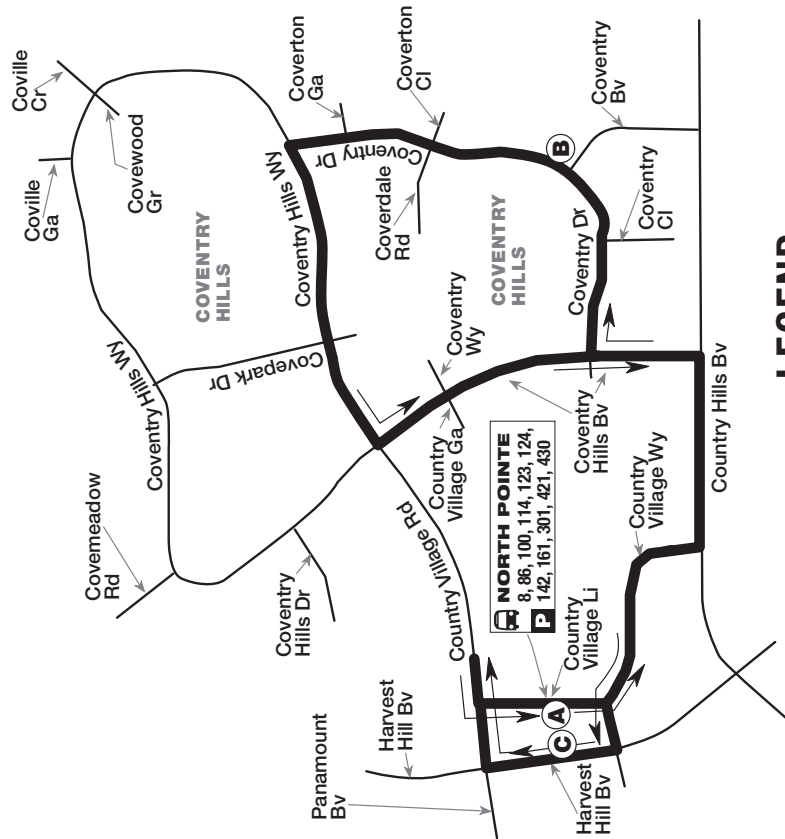

Coventry Hills Route 86

Route 86 Servicing North Coventry Hills

LEGEND

- Route
- Bus Terminal
- Time Point
- Intersecting Route
- Park and Ride

Route 86 Servicing South Coventry Hills

LEGEND

- Route
- Bus Terminal
- Time Point
- Intersecting Route
- Park and Ride