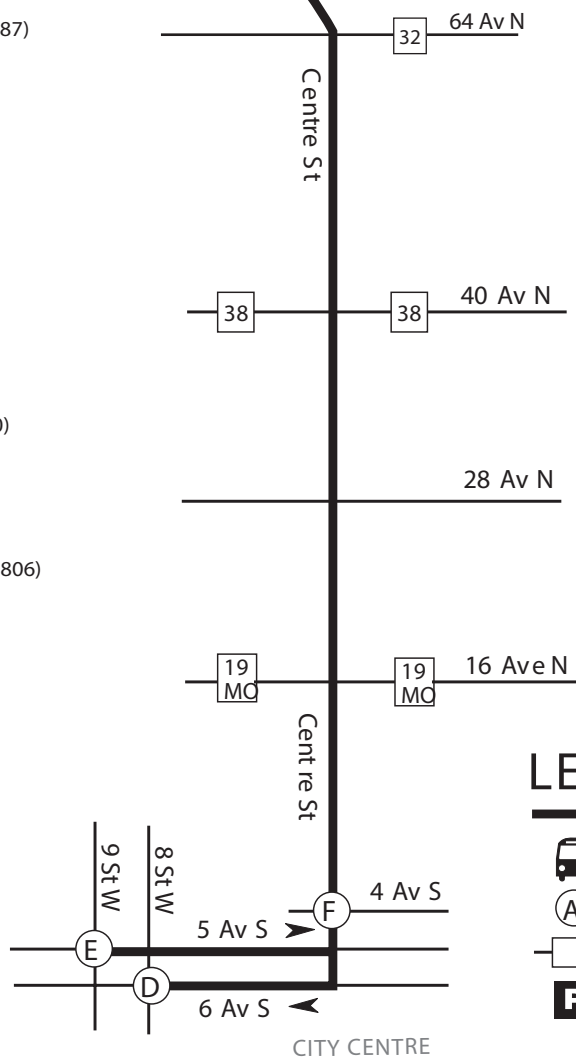

MacEwan Express Route 64

ROUTE 64 BUS STOPS

A.M. bus stops outside the community

- On Centre St. at Beddington Blvd. N.W. (#5167)
- On Centre St. at 78 Ave. N.W. (#9066)
- On Centre St. at 64 Ave. N.W. (#4588)
- On Centre St. at Northmount Dr. N.W. (#4587)
- On Centre St. at 40 Ave. N.W. (#8418)
- On Centre St. at 28 Ave. N.W. (#3399)
- On Centre St. at 16 Ave. N.W. (#6654)
- On Centre St. at 4 Ave. S.W. (#9971)
- On Centre St. at 5 Ave. S.W. (#9970)
- On 6 Ave. at 3 St. S.W. (nearside #9982))
- On 6 Ave. at 5 St. S.W. (nearside #9980)
- On 6 Ave. at 7 St. S.W. (nearside #9979)
- On 6 Ave. at 9 St. S.W. (#2377)

P.M. bus stops outside the community

- On 5 Ave. at 9 St. S.W. (#7464)
- On 5 Ave. at 8 St. S.W. (#6998)
- On 5 Ave. at 6 St. S.W. (nearside #7000)
- On 5 Ave. at 5 St. S.W. (midblock #7275)
- On 5 Ave. at 3 St. S.W. (#8441)
- On Centre St. at 4 Ave. S.E. (nearside #5700)
- On Centre St. at 16 Ave. N.E. (#6658)
- On Centre St. at 28 Ave. N.E. (#3397)
- On Centre St. at 40 Ave. N.E. (#8419)
- On Centre St. at 64 Ave. N.E. (#4530)
- On Centre St. at 78 Ave. N.E. (#5527)
- On Beddington Blvd. at Centre St. N.W. (#5806)

TRIP SEQUENCE ORDER

- A.M. Trip Route - A B C D
- P.M. Trip Route - E F C
- Time point C is served after MacEwan drop-offs

SANDSTONE
3, 46, 64, 89, 118,
146, 430

78 AVENUE
2, 3, 4, 5, 20, 32, 46,
62, 64, 88, 109, 114,
116, 142, 146, 300, 301

LEGEND

- Route
- Bus Terminal
- Time Point
- Intersecting Route
- Park and Ride