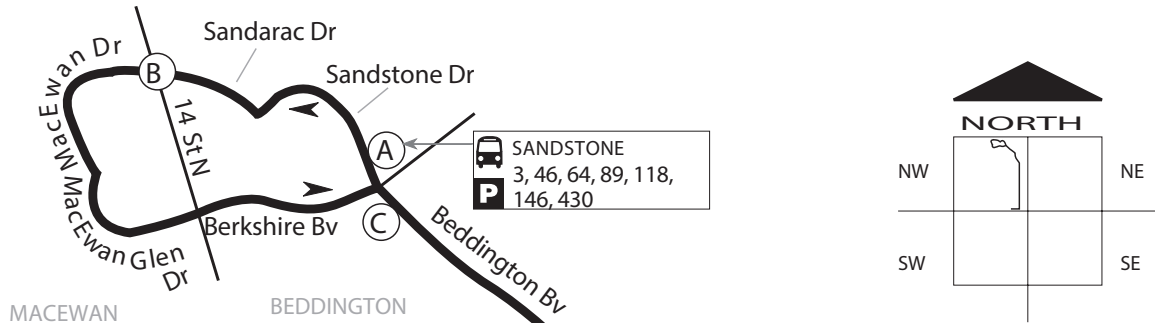

MacEwan Express Route 64

ROUTE 64 BUS STOPS

A.M. bus stops outside the community

- On Centre St. at Beddington Blvd. N.W. (#5167)
- On Centre St. at 78 Ave. N.W. (#9066)
- On Centre St. at 64 Ave. N.W. (#4588)
- On Centre St. at Northmount Dr. N.W. (#4587)
- On Centre St. at 40 Ave. N.W. (#8418)
- On Centre St. at 28 Ave. N.W. (#3399)
- On Centre St. at 16 Ave. N.W. (#6654)
- On Centre St. at 4 Ave. S.W. (#9971)
- On Centre St. at 5 Ave. S.W. (#9970)
- On 6 Ave. at 3 St. S.W. (nearside #9982))
- On 6 Ave. at 5 St. S.W. (nearside #9980)
- On 6 Ave. at 7 St. S.W. (nearside #9979)
- On 6 Ave. at 9 St. S.W. (#2377)

P.M. bus stops outside the community

- On 5 Ave. at 9 St. S.W. (#7464)
- On 5 Ave. at 8 St. S.W. (#6998)
- On 5 Ave. at 6 St. S.W. (nearside #7000)
- On 5 Ave. at 5 St. S.W. (midblock #7275)
- On 5 Ave. at 3 St. S.W. (#8441)
- On Centre St. at 4 Ave. S.E. (nearside #5700)
- On Centre St. at 16 Ave. N.E. (#6658)
- On Centre St. at 28 Ave. N.E. (#3397)
- On Centre St. at 40 Ave. N.E. (#8419)
- On Centre St. at 64 Ave. N.E. (#4530)
- On Centre St. at 78 Ave. N.E. (#5527)
- On Beddington Blvd. at Centre St. N.W. (#5806)

TRIP SEQUENCE ORDER

- A.M. Trip Route - A B C D
- P.M. Trip Route - E F C
- Time point C is served after MacEwan drop-offs

SANDSTONE
3, 46, 64, 89, 118,
146, 430

78 AVENUE
2, 3, 4, 5, 20, 32, 46,
62, 64, 88, 109, 114,
116, 142, 146, 300, 301

LEGEND

- Route
- Bus Terminal
- Time Point
- Intersecting Route
- Park and Ride