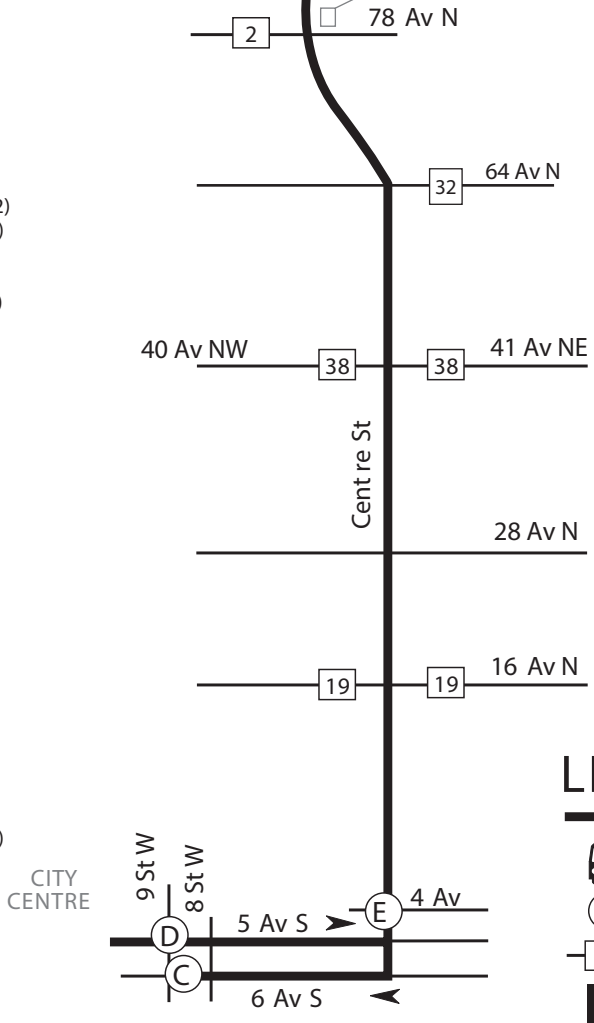

Hidden Valley Express Route 62

ROUTE 62 BUS STOPS

- A.M. bus stops outside the community**
- On 14 St. at MacEwan Dr. N.W. N. Leg (#7002)
 - On 14 St. at MacEwan Dr. N.W. S. Leg (#7804)
 - On Centre St. at 78 Ave. N.W. (#9066)
 - On Centre St. at 64 Ave. N.W. (#4588)
 - On Centre St. at Northmount Dr. NW (#4587)
 - On Centre St. at 40 Ave. N.W. (#8418)
 - On Centre St. at 28 Ave. N.W. (#3399)
 - On Centre St. at 16 Ave. N.W. (#6654)
 - On Centre St. at 4 Ave. S.W. (#9971)
 - On Centre St. at 5 Ave. S.W. (#9970)
 - On 6 Ave. at 3 St. S.W. (nearside #9982)
 - On 6 Ave. at 5 St. S.W. (nearside #9980)
 - On 6 Ave. at 7 St. S.W. (nearside #9979)
 - On 6 Ave. at 9 St. S.W. (nearside #2377)
- P.M. bus stops outside the community**
- On 5 Ave. at 9 St. S.W. (#7464)
 - On 5 Ave. at 8 St. S.W. (#6998)
 - On 5 Ave. at 6 St. S.W. (nearside #7000)
 - On 5 Ave. at 5 St. S.W. (midblock #7275)
 - On 5 Ave. at 3 St. S.W. (#8441)
 - On Centre St. at 4 Ave. (nearside #5700)
 - On Centre St. at 16 Ave. N.W. (#6658)
 - On Centre St. at 28 Ave. N.W. (#3397)
 - On Centre St. at 40 Ave. N.W. (#8419)
 - On Centre St. at 64 Ave. N.W. (#4530)
 - On Centre St. at 78 Ave. N.W. (#4459)
 - On 14 St. at MacEwan Dr. N.W. S. Leg (#6987)
 - On 14 St. at Sandarac Dr. N.W. (#6988)

LEGEND

- Route
- Bus Terminal
- Time Point
- Intersecting Route
- Park and Ride