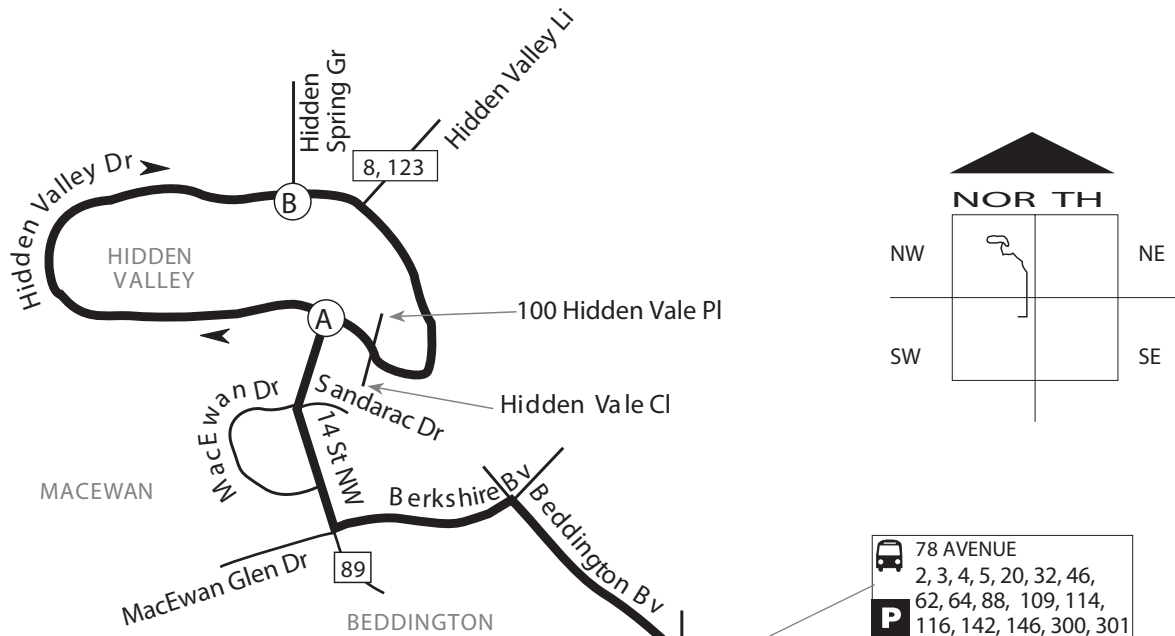

Hidden Valley Express Route 62

ROUTE 62 BUS STOPS

- A.M. bus stops outside the community**
- On 14 St. at MacEwan Dr. N.W. N. Leg (#7002)
 - On 14 St. at MacEwan Dr. N.W. S. Leg (#7804)
 - On Centre St. at 78 Ave. N.W. (#9066)
 - On Centre St. at 64 Ave. N.W. (#4588)
 - On Centre St. at Northmount Dr. NW (#4587)
 - On Centre St. at 40 Ave. N.W. (#8418)
 - On Centre St. at 28 Ave. N.W. (#3399)
 - On Centre St. at 16 Ave. N.W. (#6654)
 - On Centre St. at 4 Ave. S.W. (#9971)
 - On Centre St. at 5 Ave. S.W. (#9970)
 - On 6 Ave. at 3 St. S.W. (nearside #9982)
 - On 6 Ave. at 5 St. S.W. (nearside #9980)
 - On 6 Ave. at 7 St. S.W. (nearside #9979)
 - On 6 Ave. at 9 St. S.W. (nearside #2377)
- P.M. bus stops outside the community**
- On 5 Ave. at 9 St. S.W. (#7464)
 - On 5 Ave. at 8 St. S.W. (#6998)
 - On 5 Ave. at 6 St. S.W. (nearside #7000)
 - On 5 Ave. at 5 St. S.W. (midblock #7275)
 - On 5 Ave. at 3 St. S.W. (#8441)
 - On Centre St. at 4 Ave. (nearside #5700)
 - On Centre St. at 16 Ave. N.W. (#6658)
 - On Centre St. at 28 Ave. N.W. (#3397)
 - On Centre St. at 40 Ave. N.W. (#8419)
 - On Centre St. at 64 Ave. N.W. (#4530)
 - On Centre St. at 78 Ave. N.W. (#4459)
 - On 14 St. at MacEwan Dr. N.W. S. Leg (#6987)
 - On 14 St. at Sandarac Dr. N.W. (#6988)

LEGEND

- Route
- Bus Terminal
- Time Point
- Intersecting Route
- Park and Ride