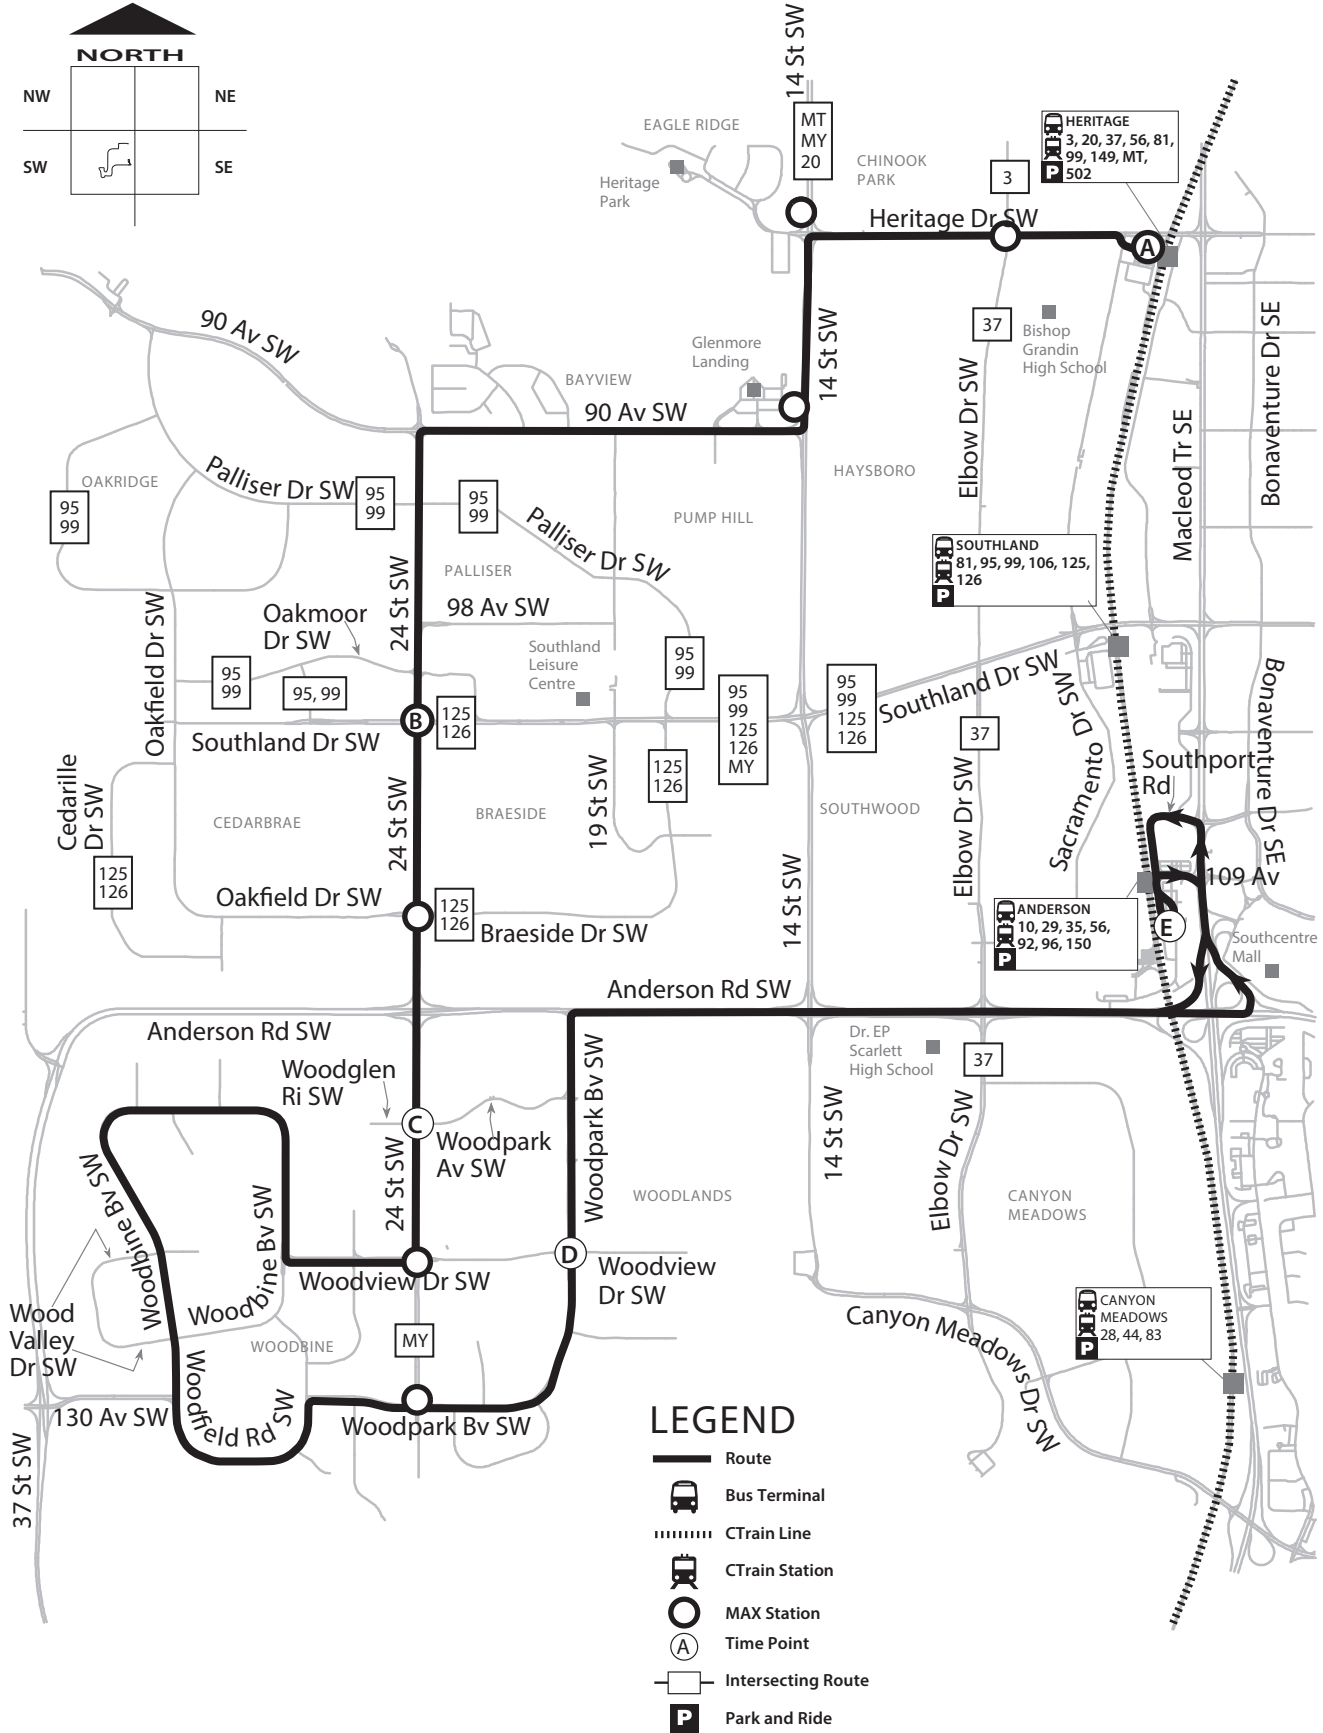

Woodbine Route 56

LEGEND

- Route
- Bus Terminal
- CTrain Line
- CTrain Station
- MAX Station
- Time Point
- Intersecting Route
- Park and Ride