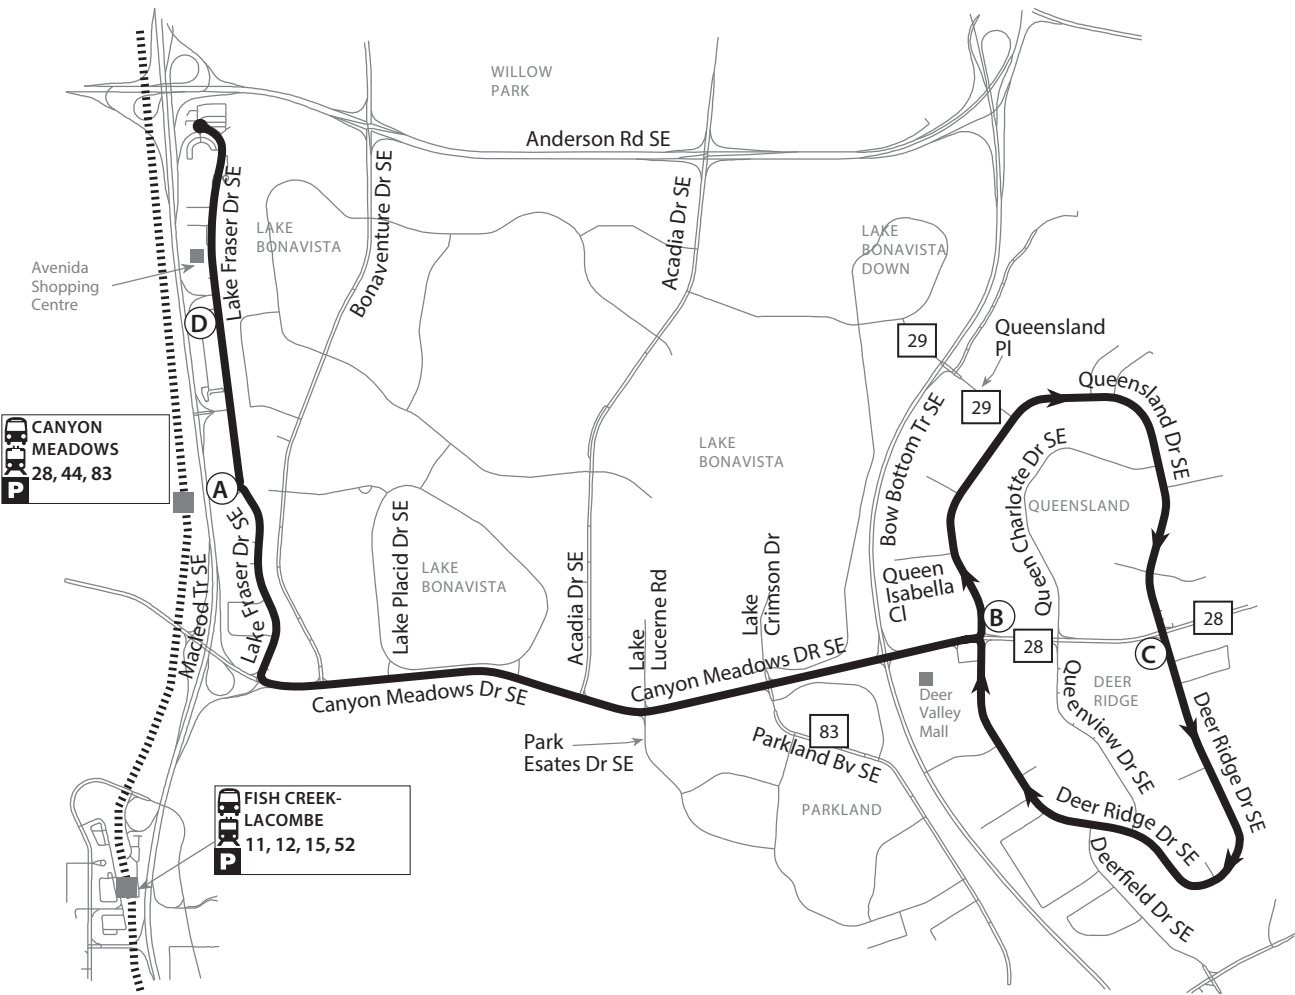

Deer Ridge / Avenida Route 44

CANYON MEADOWS
28, 44, 83

FISH CREEK-LACOMBE
11, 12, 15, 52

LEGEND

-  Route
-  Bus Terminal
-  CTrain Line
-  CTrain Station
-  Time Point
-  Intersecting Route
-  Park and Ride