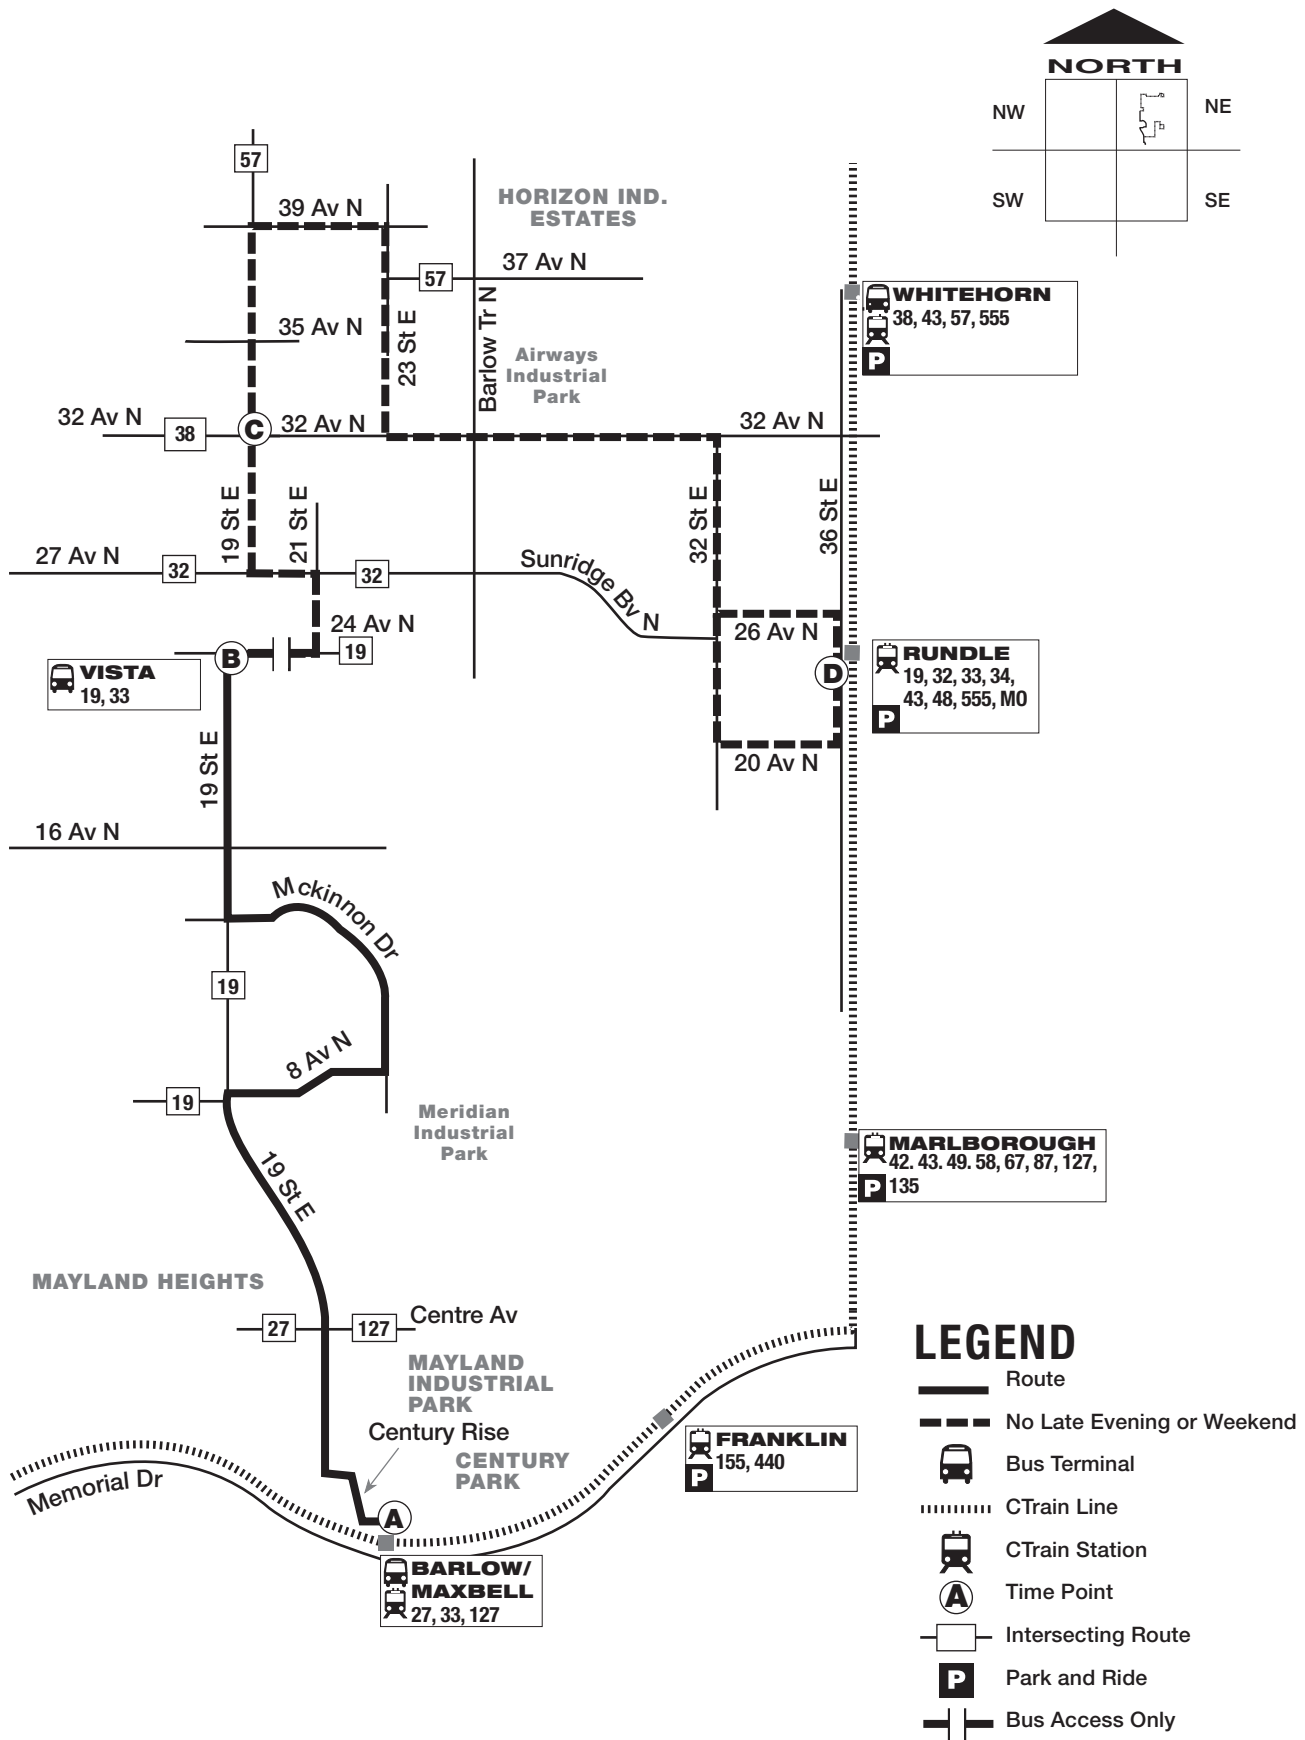

# Vista Heights/Rundle Route 33

## LEGEND

- Route
- No Late Evening or Weekend
- Bus Terminal
- CTrain Line
- CTrain Station
- Time Point
- Intersecting Route
- Park and Ride
- Bus Access Only