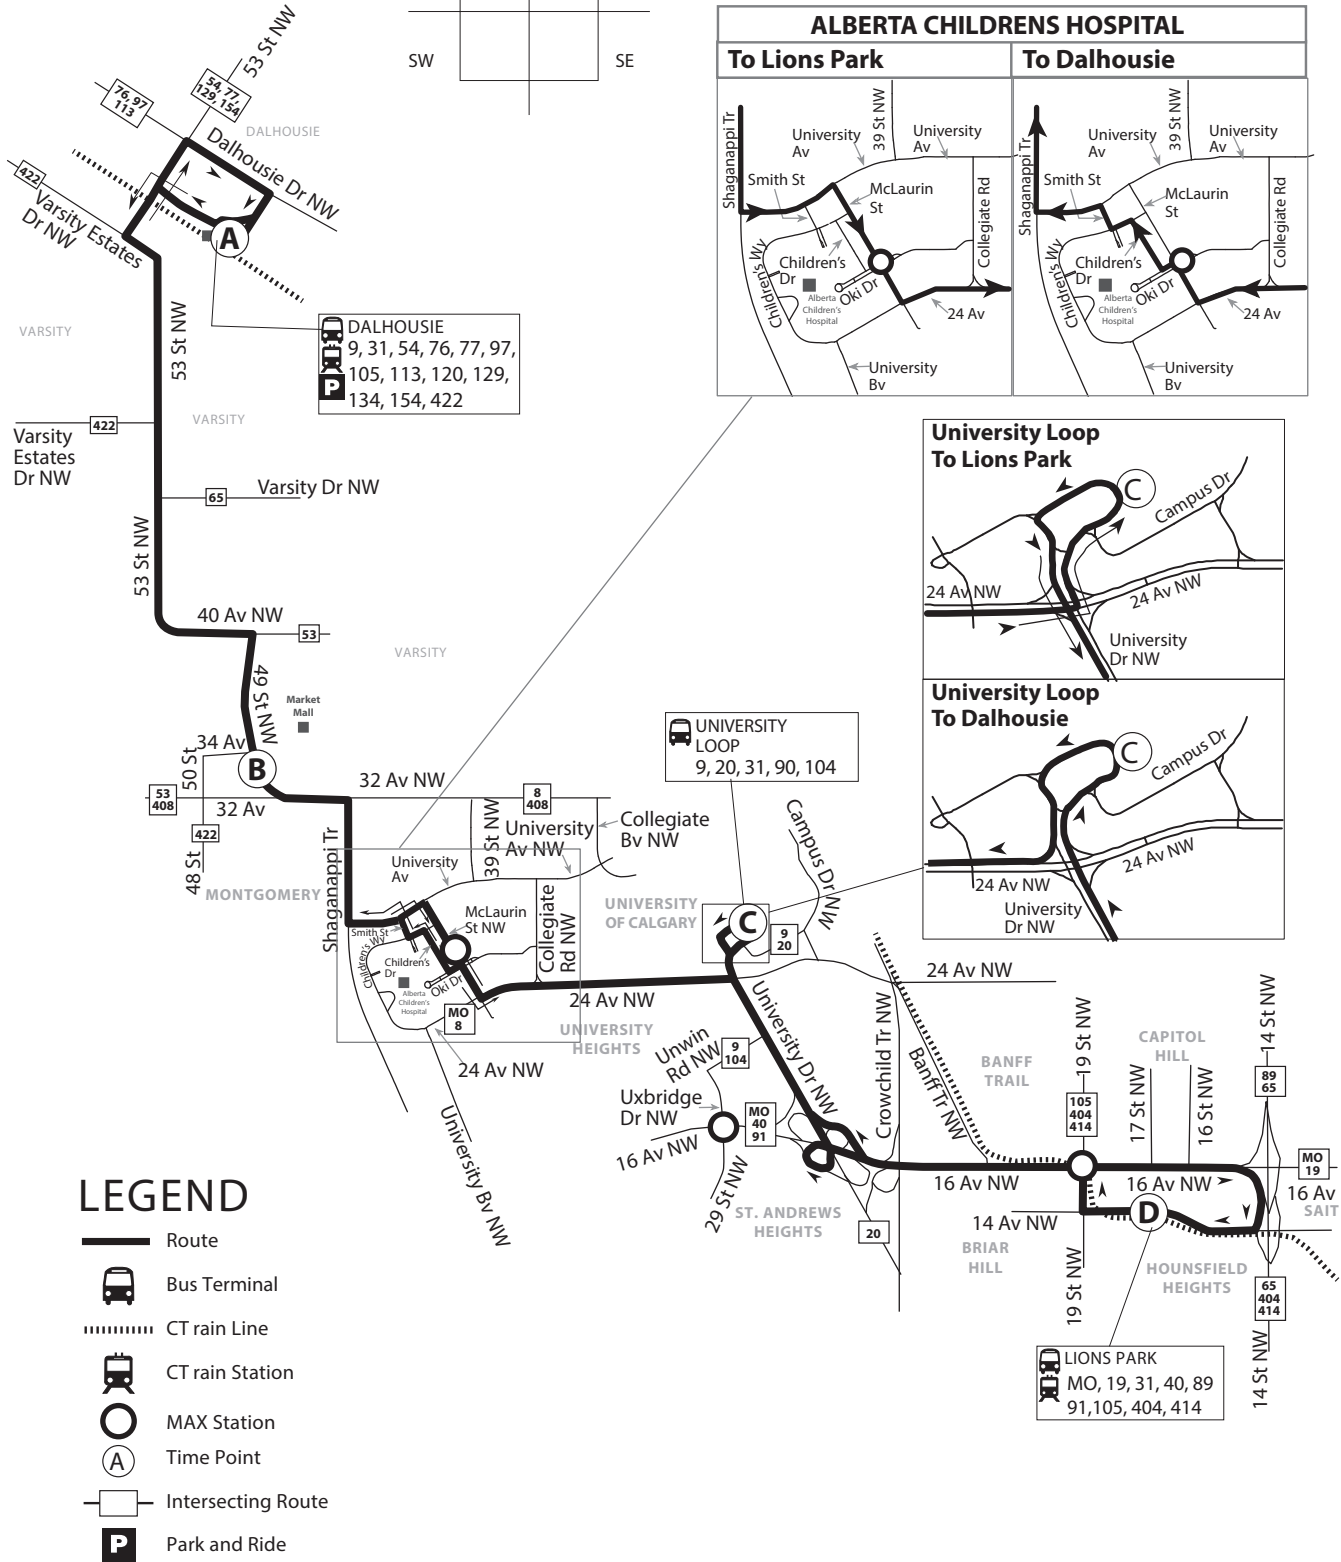

Dalhousie/Lions Park Route 31

LEGEND

- Route
- Bus Terminal
- CT rain Line
- CT rain Station
- MAX Station
- Time Point
- Intersecting Route
- Park and Ride