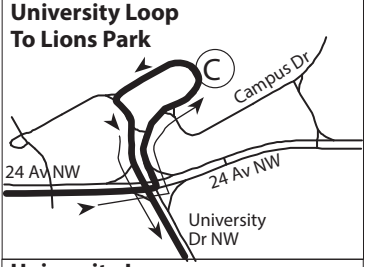

Dalhousie/Lions Park Route 31

LEGEND

- Route
- Bus Terminal
- CT rain Line
- CT rain Station
- MAX Station
- Time Point
- Intersecting Route
- Park and Ride