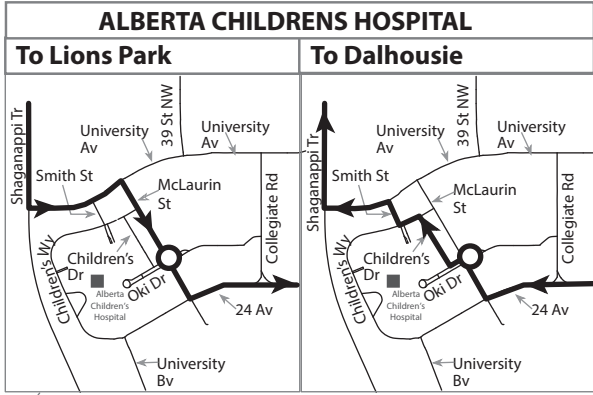

Dalhousie/Lions Park Route 31

LEGEND

- Route
- Bus Terminal
- CT rain Line
- CT rain Station
- MAX Station
- Time Point
- Intersecting Route
- Park and Ride