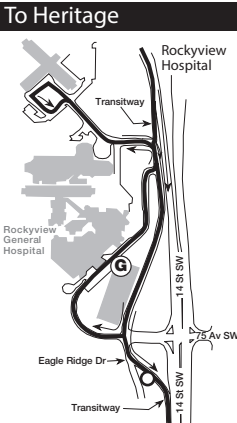

Heritage/Northmount Route 20

Southbound to Heritage

Eastbound to 78 Avenue

78 AVENUE
2, 3, 4, 5, 20, 32, 46,
62, 64, 88, 114,
P 142, 146, 300, 301

BRENTWOOD
8, 9, 53, 65,
82, 408

UNIVERSITY LOOP
9, 20, 31, 90, 104

University Loop
To 78 Avenue Terminal

University Loop
To Heritage Station

- LEGEND**
- Route
 - Bus Terminal
 - CTrain Line
 - CTrain Station
 - MAX Station
 - Time Point
 - Intersecting Route
 - Park and Ride