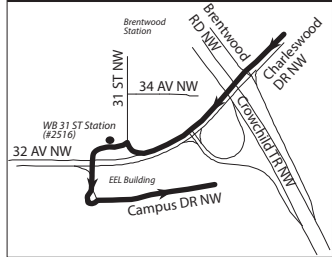

Heritage/Northmount Route 20

Southbound to Heritage

Eastbound to 78 Avenue

78 AVENUE
2, 3, 4, 5, 20, 32, 46,
62, 64, 88, 114,
P 142, 146, 300, 301

BRENTWOOD
8, 9, 53, 65,
82, 408

UNIVERSITY LOOP
9, 20, 31, 90, 104

University Loop
To 78 Avenue Terminal

University Loop
To Heritage Station

- LEGEND**
- Route
 - Bus Terminal
 - CTrain Line
 - CTrain Station
 - MAX Station
 - Time Point
 - Intersecting Route
 - Park and Ride