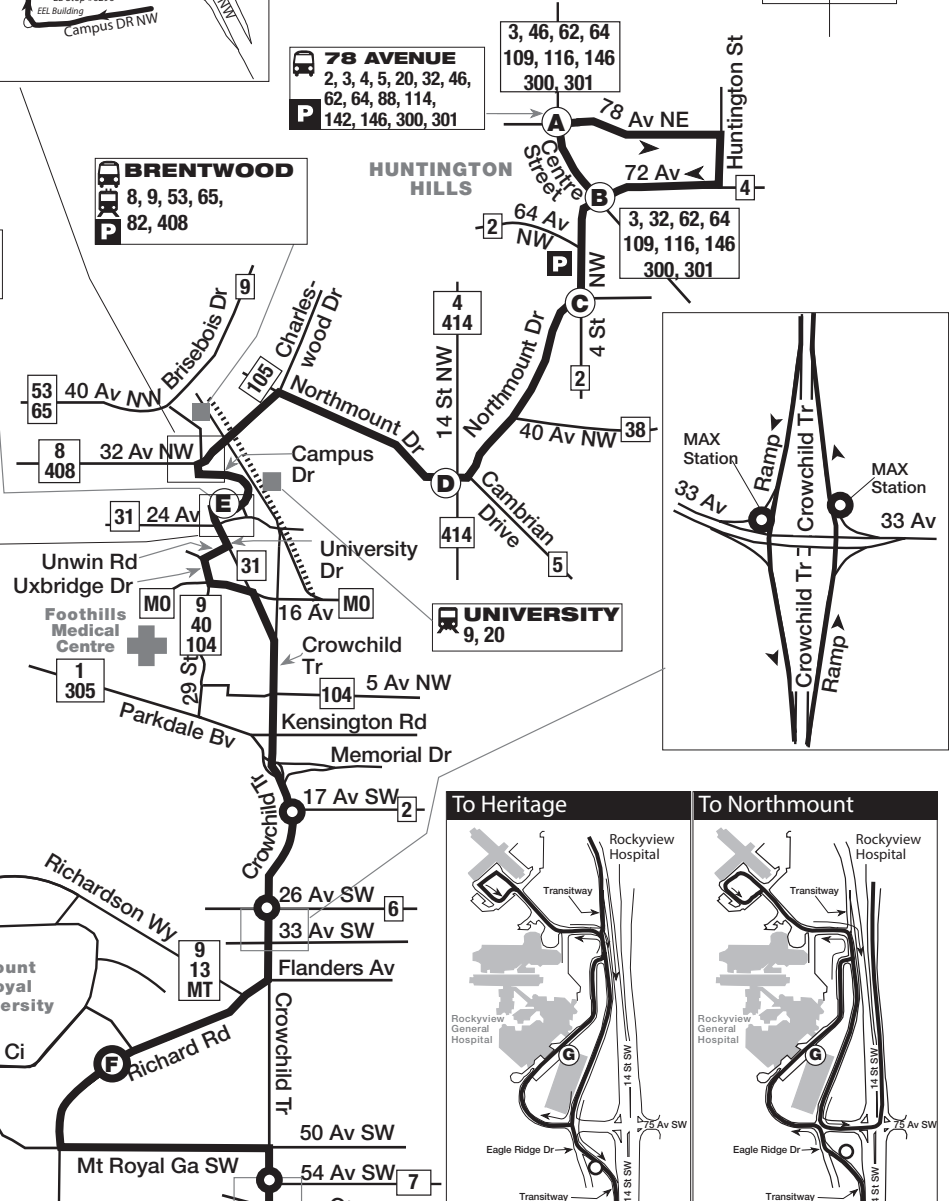

Heritage/Northmount Route 20

Southbound to Heritage

Eastbound to 78 Avenue

78 AVENUE
2, 3, 4, 5, 20, 32, 46,
62, 64, 88, 114,
P 142, 146, 300, 301

BRENTWOOD
8, 9, 53, 65,
82, 408

UNIVERSITY LOOP
9, 20, 31, 90, 104

University Loop
To 78 Avenue Terminal

University Loop
To Heritage Station

- LEGEND**
- Route
 - Bus Terminal
 - CTrain Line
 - CTrain Station
 - MAX Station
 - Time Point
 - Intersecting Route
 - Park and Ride