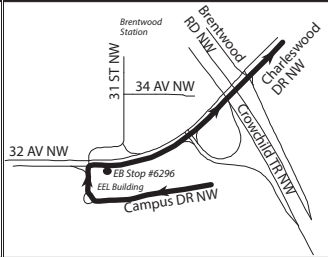

Heritage/Northmount Route 20

Southbound to Heritage

Eastbound to 78 Avenue

78 AVENUE
2, 3, 4, 5, 20, 32, 46,
62, 64, 88, 114,
P 142, 146, 300, 301

BRENTWOOD
8, 9, 53, 65,
82, 408

UNIVERSITY LOOP
9, 20, 31, 90, 104

University Loop
To 78 Avenue Terminal

University Loop
To Heritage Station

- LEGEND**
- Route
 - Bus Terminal
 - CTrain Line
 - CTrain Station
 - MAX Station
 - Time Point
 - Intersecting Route
 - Park and Ride