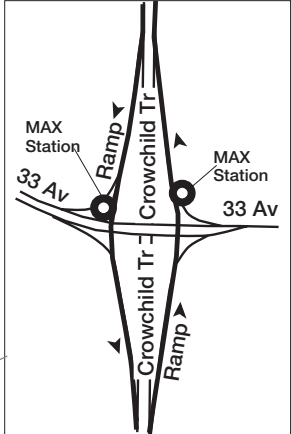

Heritage/Northmount Route 20

Southbound to Heritage

Eastbound to 78 Avenue

78 AVENUE
2, 3, 4, 5, 20, 32, 46,
62, 64, 88, 114,
P 142, 146, 300, 301

BRENTWOOD
8, 9, 53, 65,
82, 408

UNIVERSITY LOOP
9, 20, 31, 90, 104

University Loop
To 78 Avenue Terminal

University Loop
To Heritage Station

- LEGEND**
- Route
 - Bus Terminal
 - CTrain Line
 - CTrain Station
 - MAX Station
 - Time Point
 - Intersecting Route
 - Park and Ride