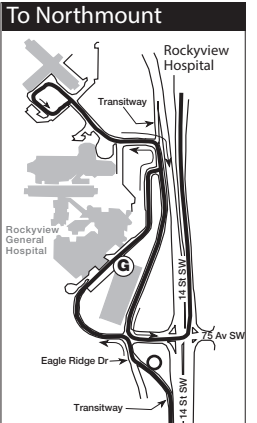

Heritage/Northmount Route 20

Southbound to Heritage

Eastbound to 78 Avenue

78 AVENUE
2, 3, 4, 5, 20, 32, 46,
62, 64, 88, 114,
P 142, 146, 300, 301

BRENTWOOD
8, 9, 53, 65,
82, 408

UNIVERSITY LOOP
9, 20, 31, 90, 104

University Loop
To 78 Avenue Terminal

University Loop
To Heritage Station

- LEGEND**
- Route
 - Bus Terminal
 - CTrain Line
 - CTrain Station
 - MAX Station
 - Time Point
 - Intersecting Route
 - Park and Ride