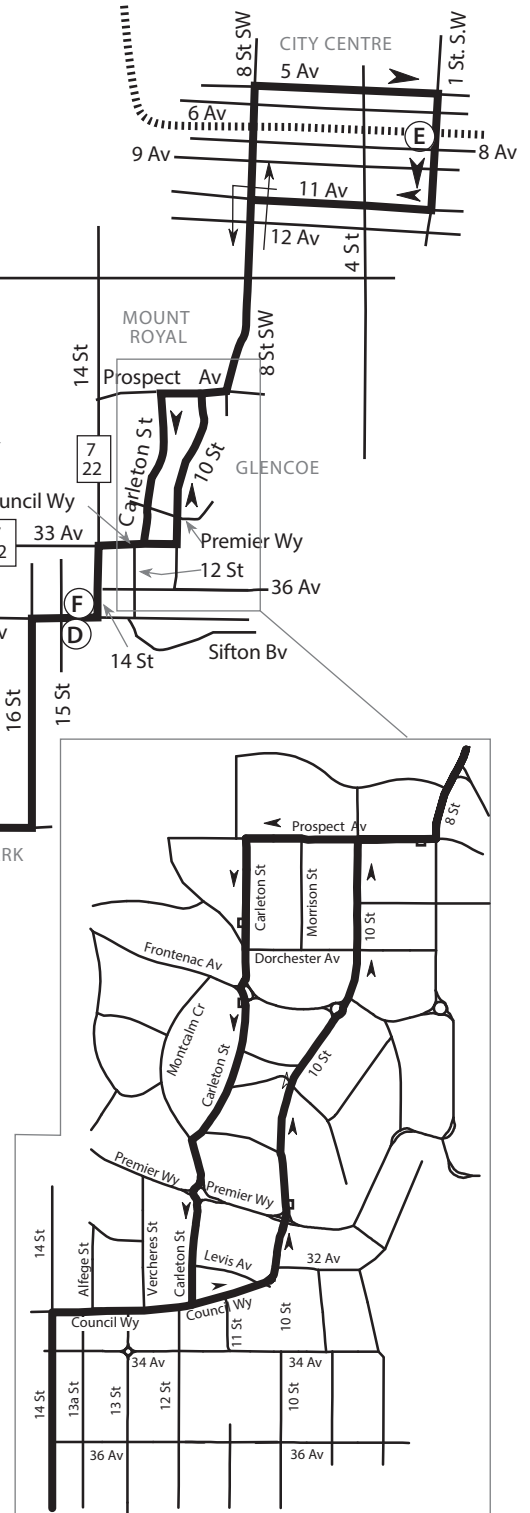

Altadore Route 13

LEGEND

- Route
- CTrain Line
- CTrain Station
- Time Point
- Park and Ride