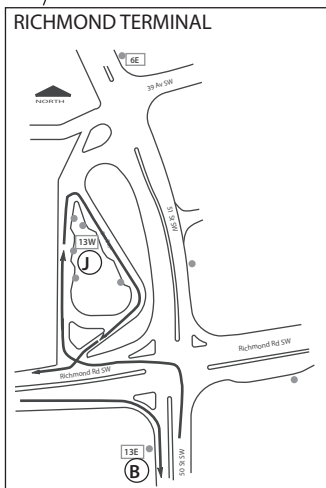

Altadore Route 13

LEGEND

- Route
- CTrain Line
- CTrain Station
- Time Point
- Park and Ride