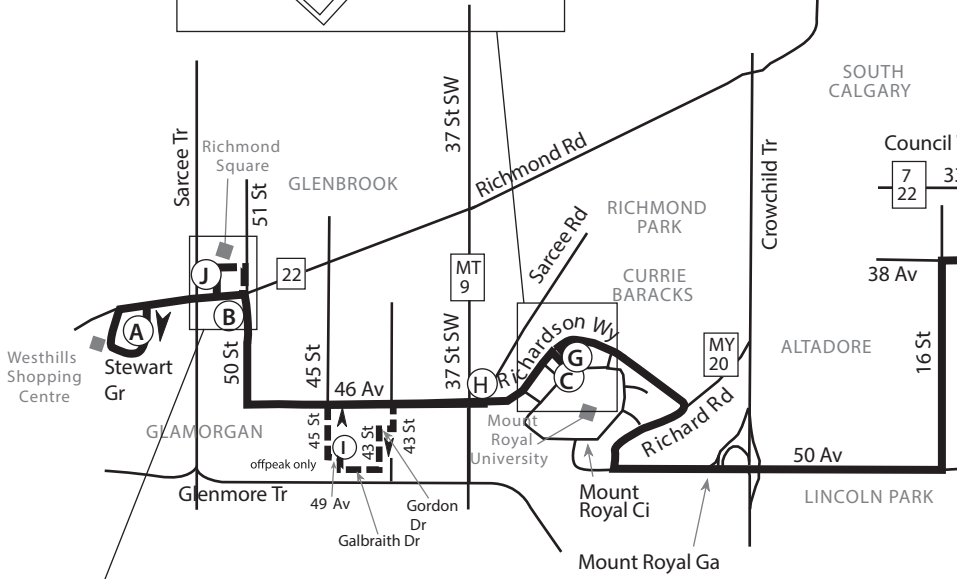

Altadore Route 13

LEGEND

- Route
- CTrain Line
- CTrain Station
- Time Point
- Park and Ride