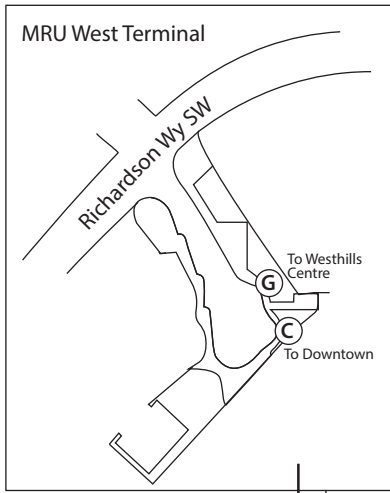

Altadore Route 13

LEGEND

- Route
- CTrain Line
- CTrain Station
- Time Point
- Park and Ride