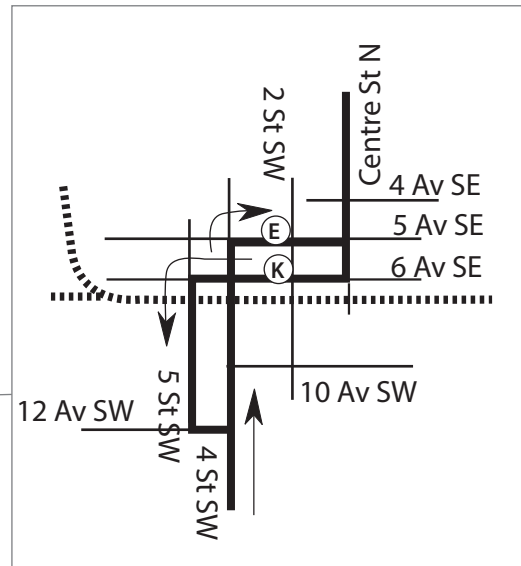

Sandstone/Elbow Dr.
Route 3

SANDSTONE
 3, 46, 64, 89,
 118, 146, 430

78 AVENUE
 2, 3, 4, 5, 20, 32, 46,
 62, 64, 88, 114,
 142, 146, 300, 301

HERITAGE
 3, 20, 37, 56, 81,
 99, 149, 502, MT

See Transit System Map for details on intersecting routes in City Centre

LEGEND

- Route
- Bus Terminal
- CTrain Line
- CTrain Station
- Time Point
- Intersecting Route
- Park and Ride