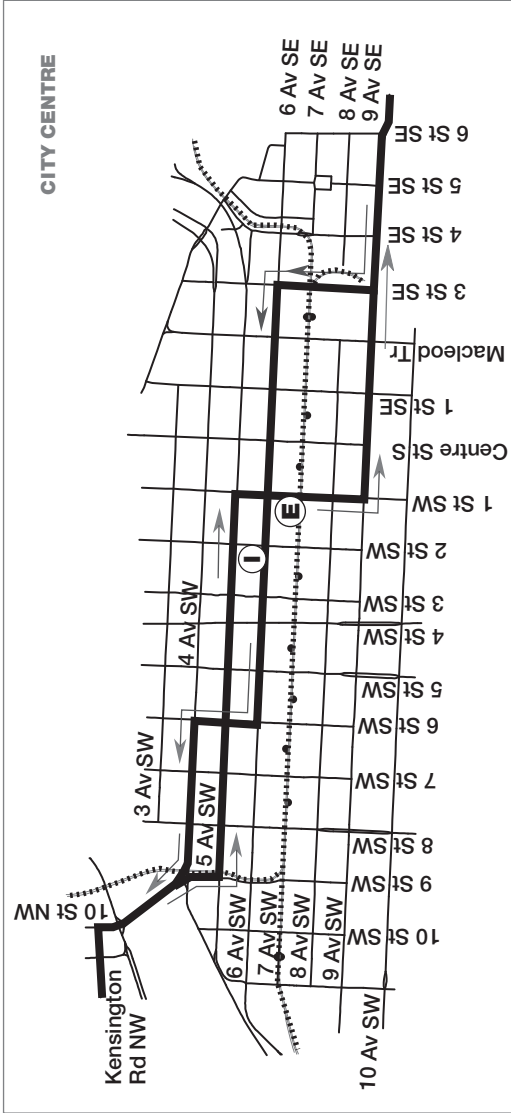

# Bowness/Forest Lawn Route 1

## LEGEND

- Route
- Transitway, stopping at MAX Stations only
- CTrain Line
- CTrain Station
- Time Point
- Intersecting Route