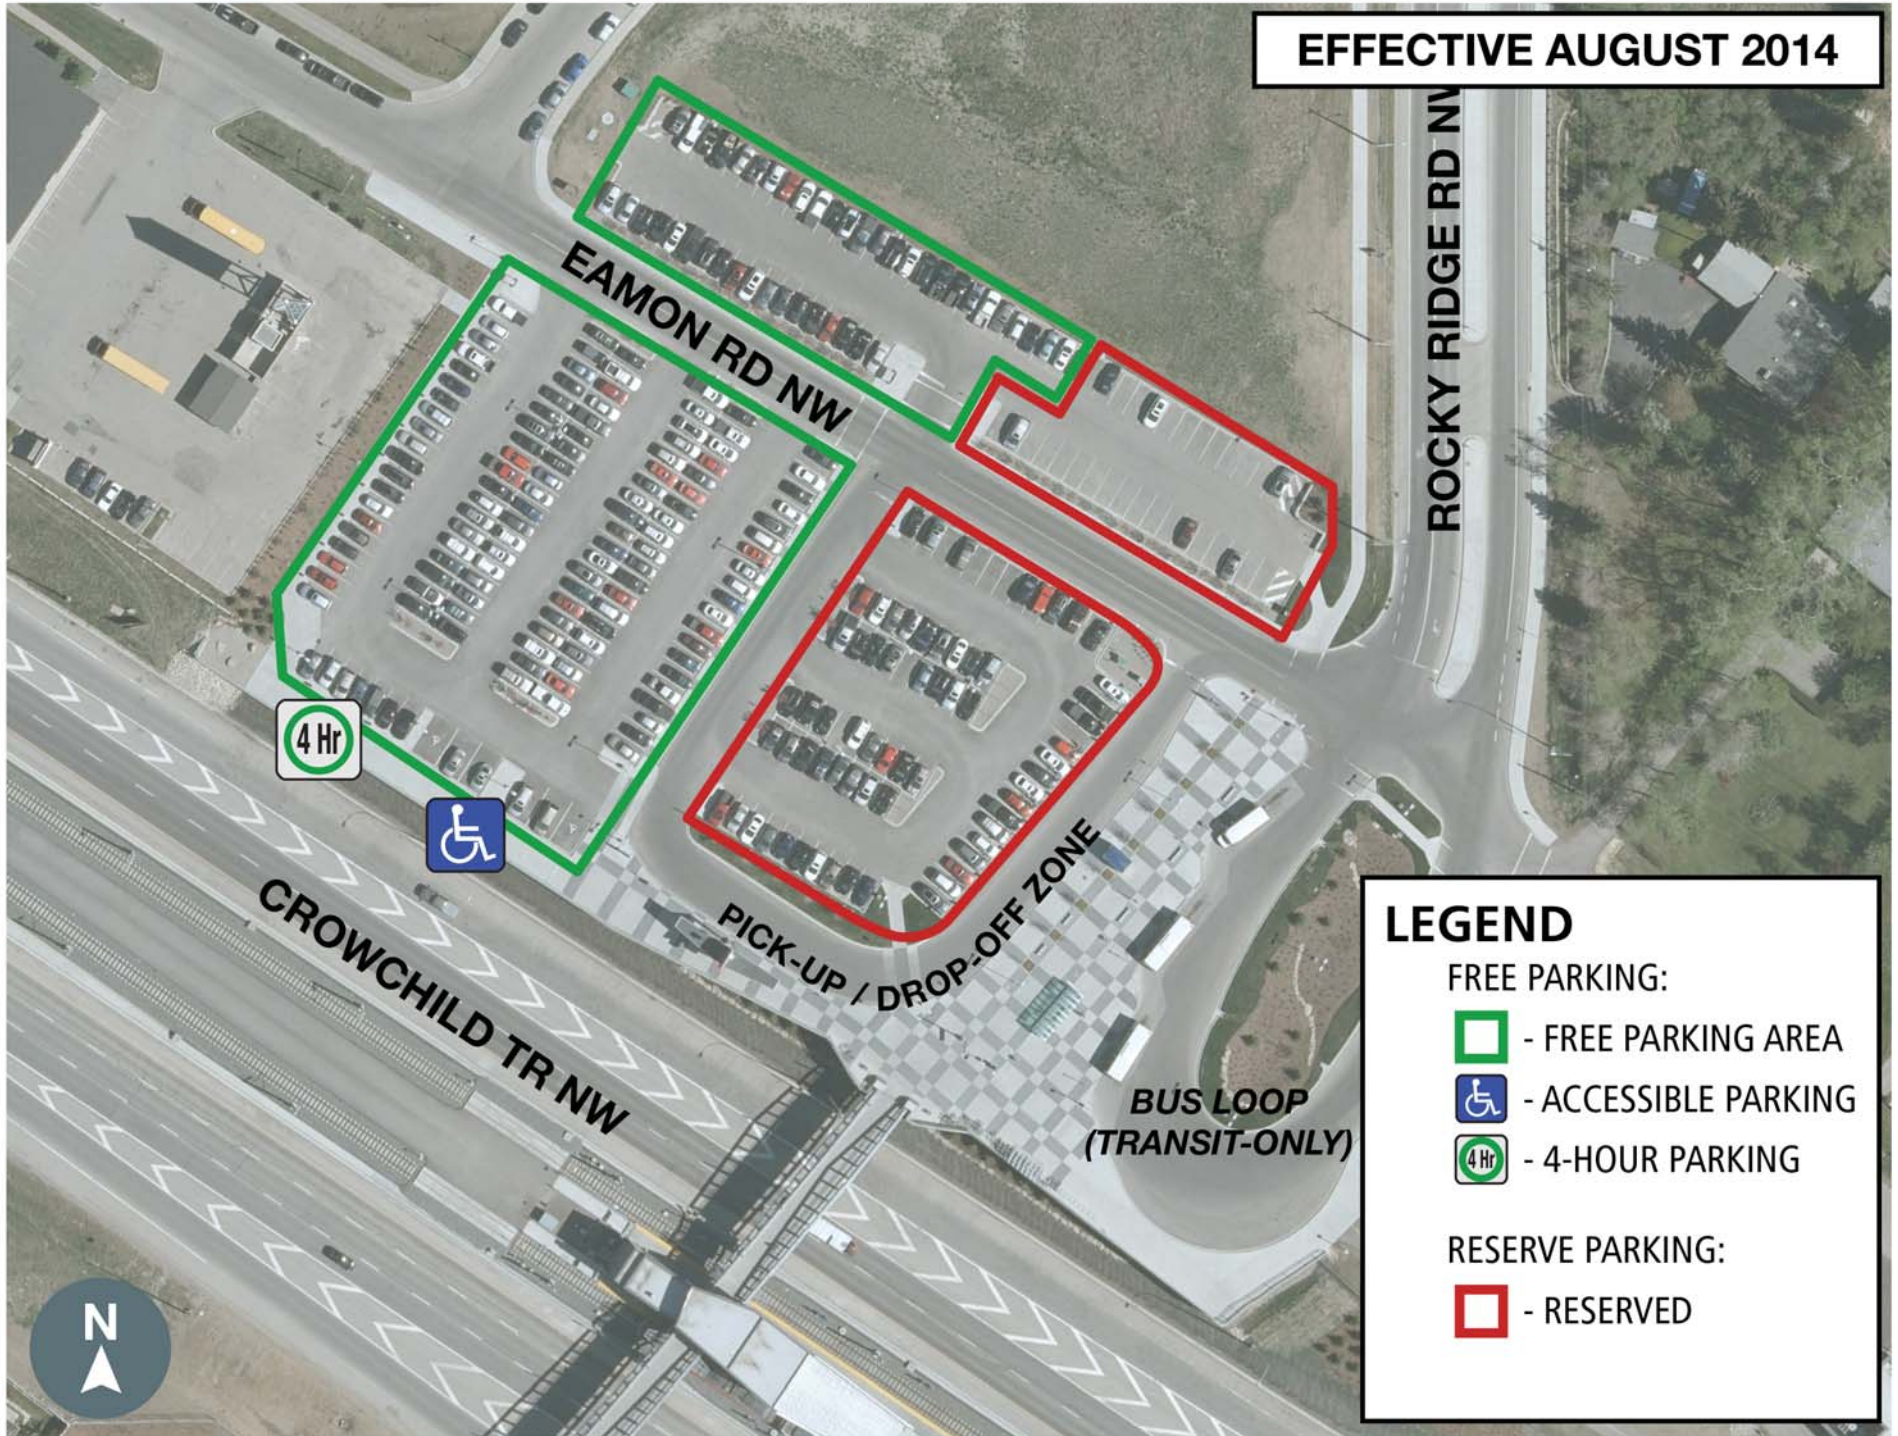

# ROCKY RIDGE LRT STATION PARKING

EFFECTIVE AUGUST 2014

## LEGEND

FREE PARKING:

-  - FREE PARKING AREA
-  - ACCESSIBLE PARKING
-  - 4-HOUR PARKING

RESERVE PARKING:

-  - RESERVED