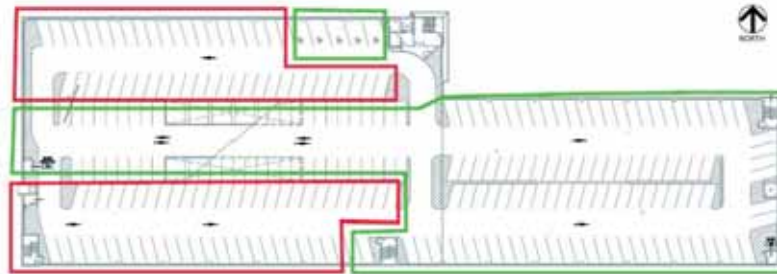

69 Street Parkade

Reserved Parking on 1st level and half of 2nd level

Basement level is property of CBE

69 Street Station Parkade Reserved Park & Ride

Main Level

ENTRANCE AND EXIT TO PARKADE FROM 17 AVENUE SW

69 Street Station Parkade Reserved Park & Ride

2nd Level

ENTRANCE AND EXIT TO PARKADE FROM 17 AVENUE SW

69 Street Station Parkade Reserved Park & Ride

3rd Level

ENTRANCE AND EXIT TO PARKADE FROM 17 AVENUE SW