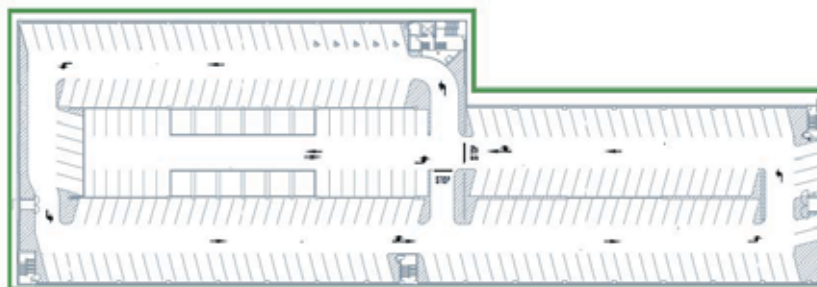

69 Street Parkade

Reserved Parking on 1st level and half of 2nd level

Basement level is property of CBE

69 Street Station Parkade Reserved Park & Ride

Main Level

ENTRANCE AND EXIT TO PARKADE FROM 17 AVENUE SW

69 Street Station Parkade Reserved Park & Ride

2nd Level

ENTRANCE AND EXIT TO PARKADE FROM 17 AVENUE SW

69 Street Station Parkade Reserved Park & Ride

3rd Level

ENTRANCE AND EXIT TO PARKADE FROM 17 AVENUE SW