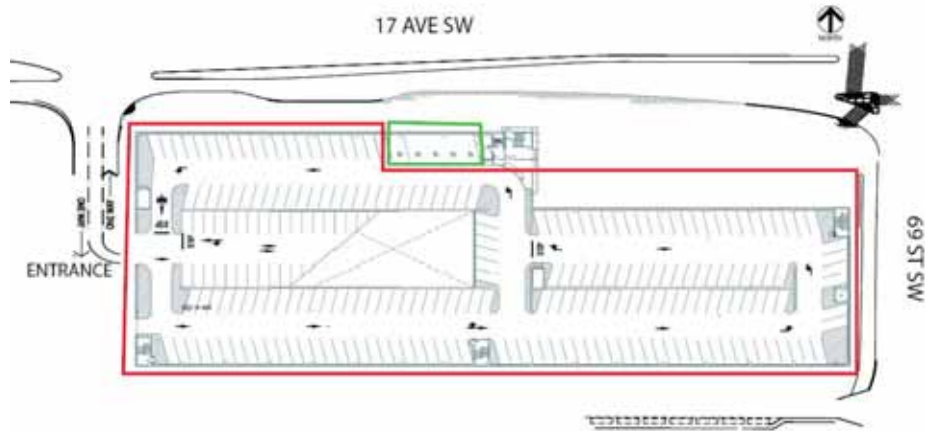

69 Street Parkade

Reserved Parking on 1st level and half of 2nd level

Basement level is property of CBE

69 Street Station Parkade Reserved Park & Ride

Main Level

ENTRANCE AND EXIT TO PARKADE FROM 17 AVENUE SW

69 Street Station Parkade Reserved Park & Ride

2nd Level

ENTRANCE AND EXIT TO PARKADE FROM 17 AVENUE SW

69 Street Station Parkade Reserved Park & Ride

3rd Level

ENTRANCE AND EXIT TO PARKADE FROM 17 AVENUE SW