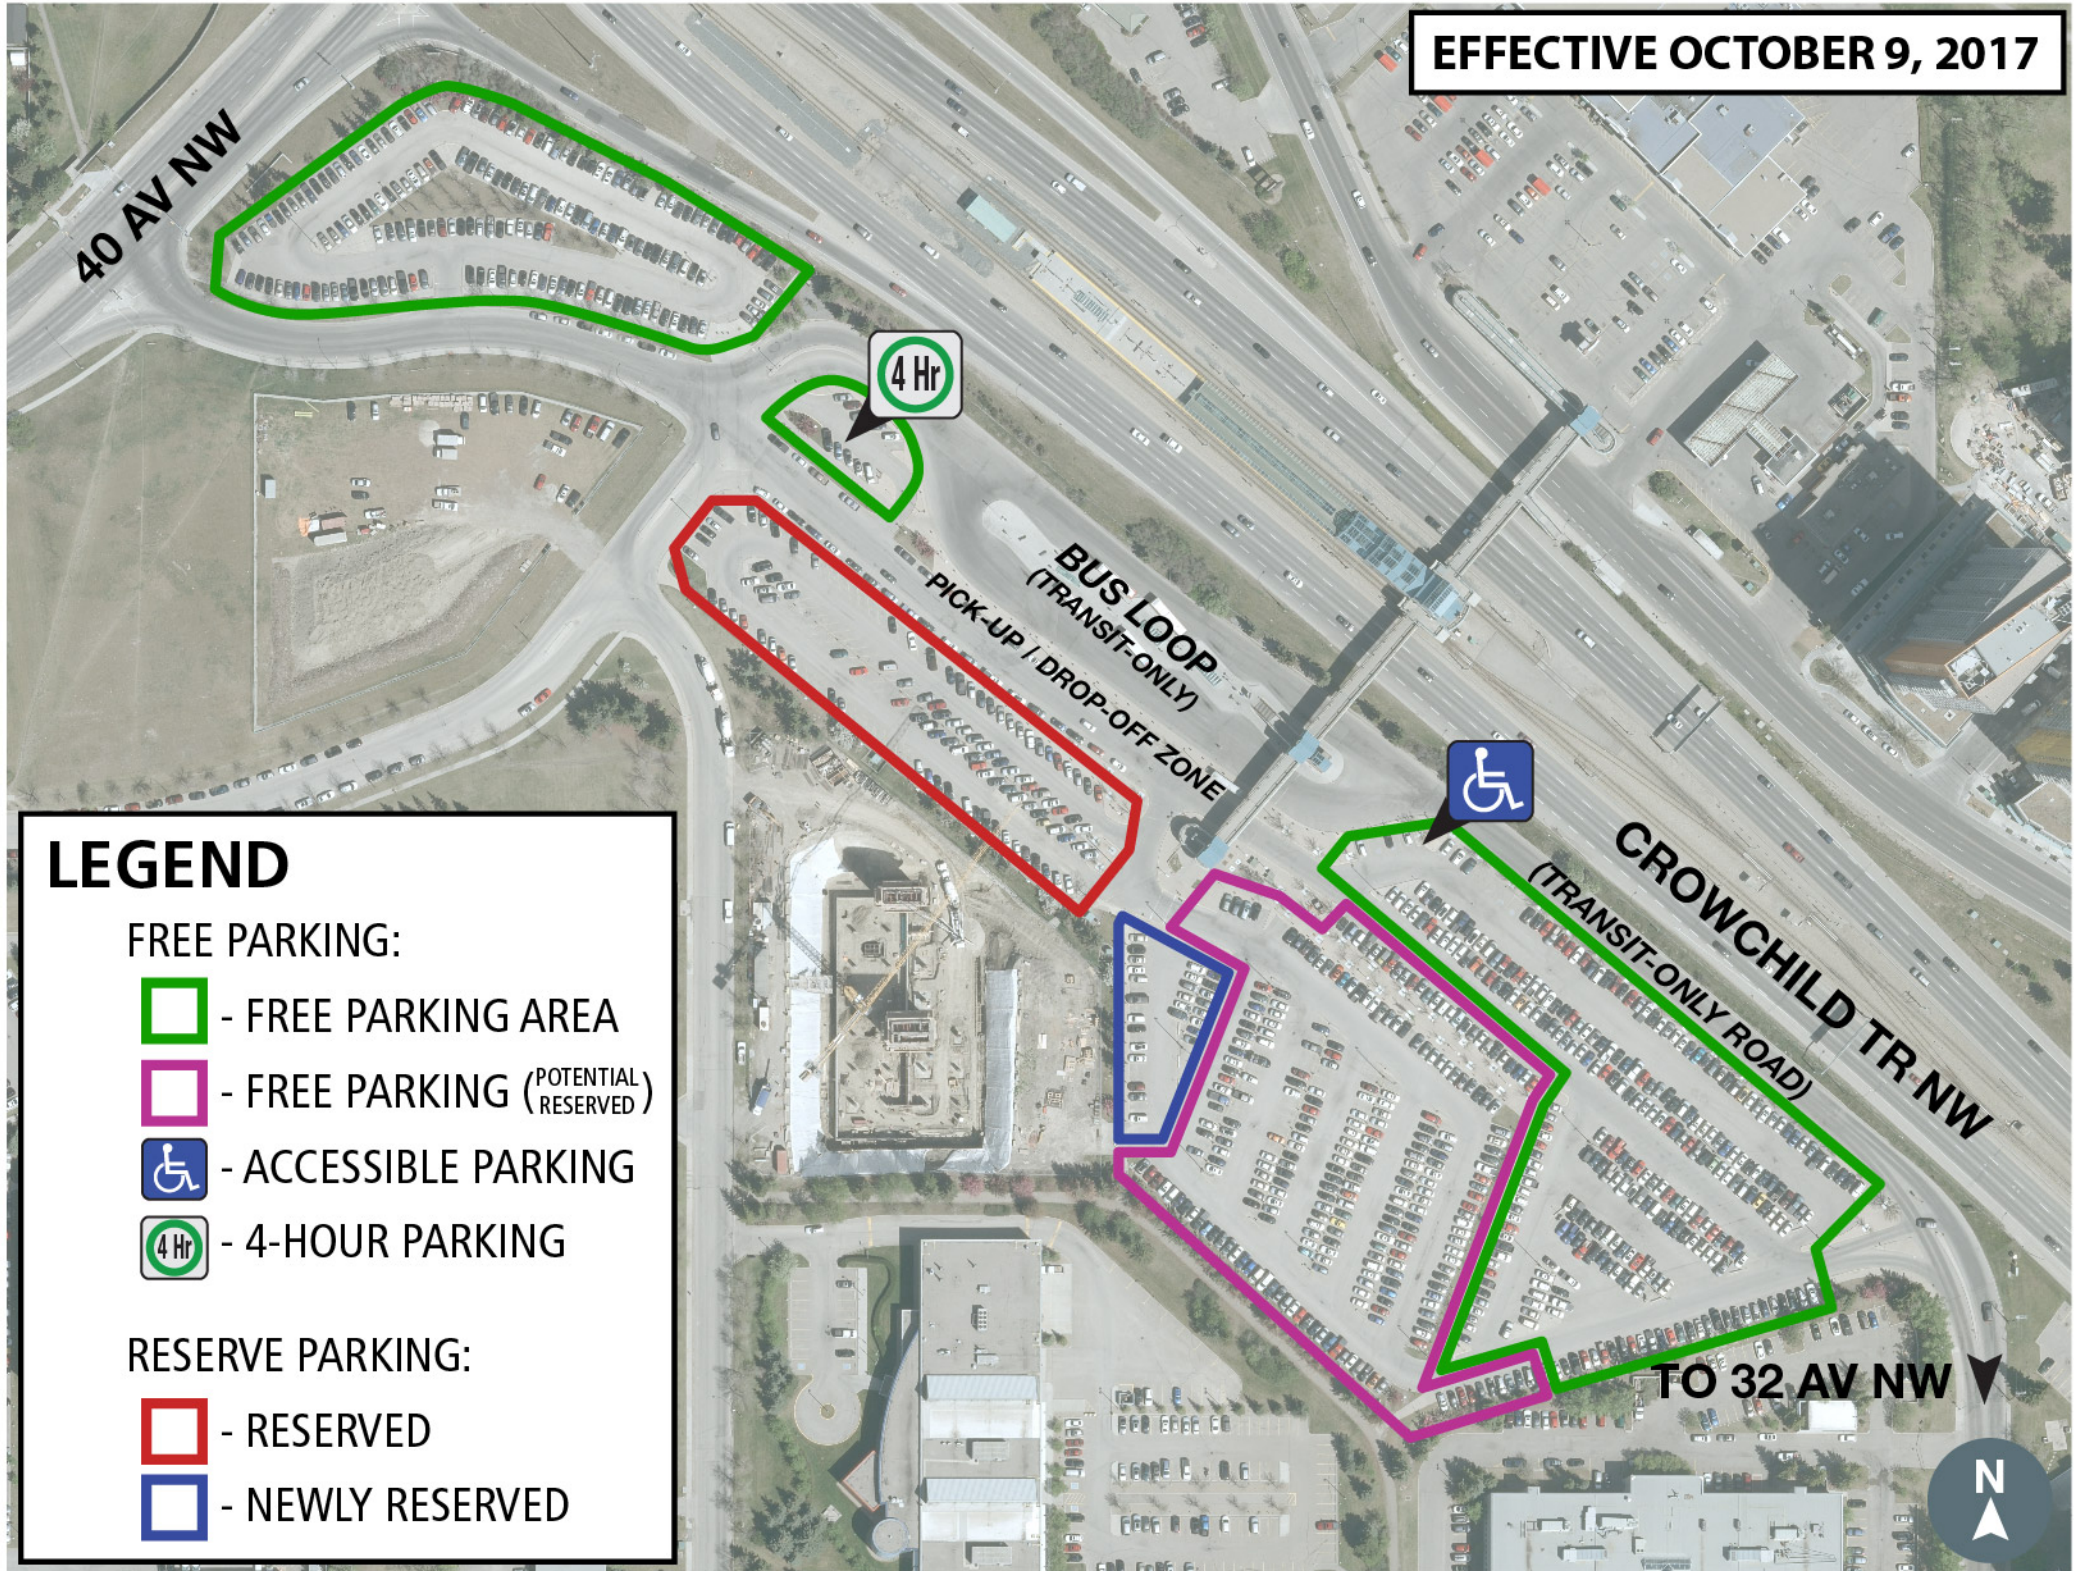

BRENTWOOD LRT STATION PARKING

EFFECTIVE OCTOBER 9, 2017

LEGEND

FREE PARKING:

-  - FREE PARKING AREA
-  - FREE PARKING (POTENTIAL RESERVED)
-  - ACCESSIBLE PARKING
-  - 4-HOUR PARKING

RESERVE PARKING:

-  - RESERVED
-  - NEWLY RESERVED