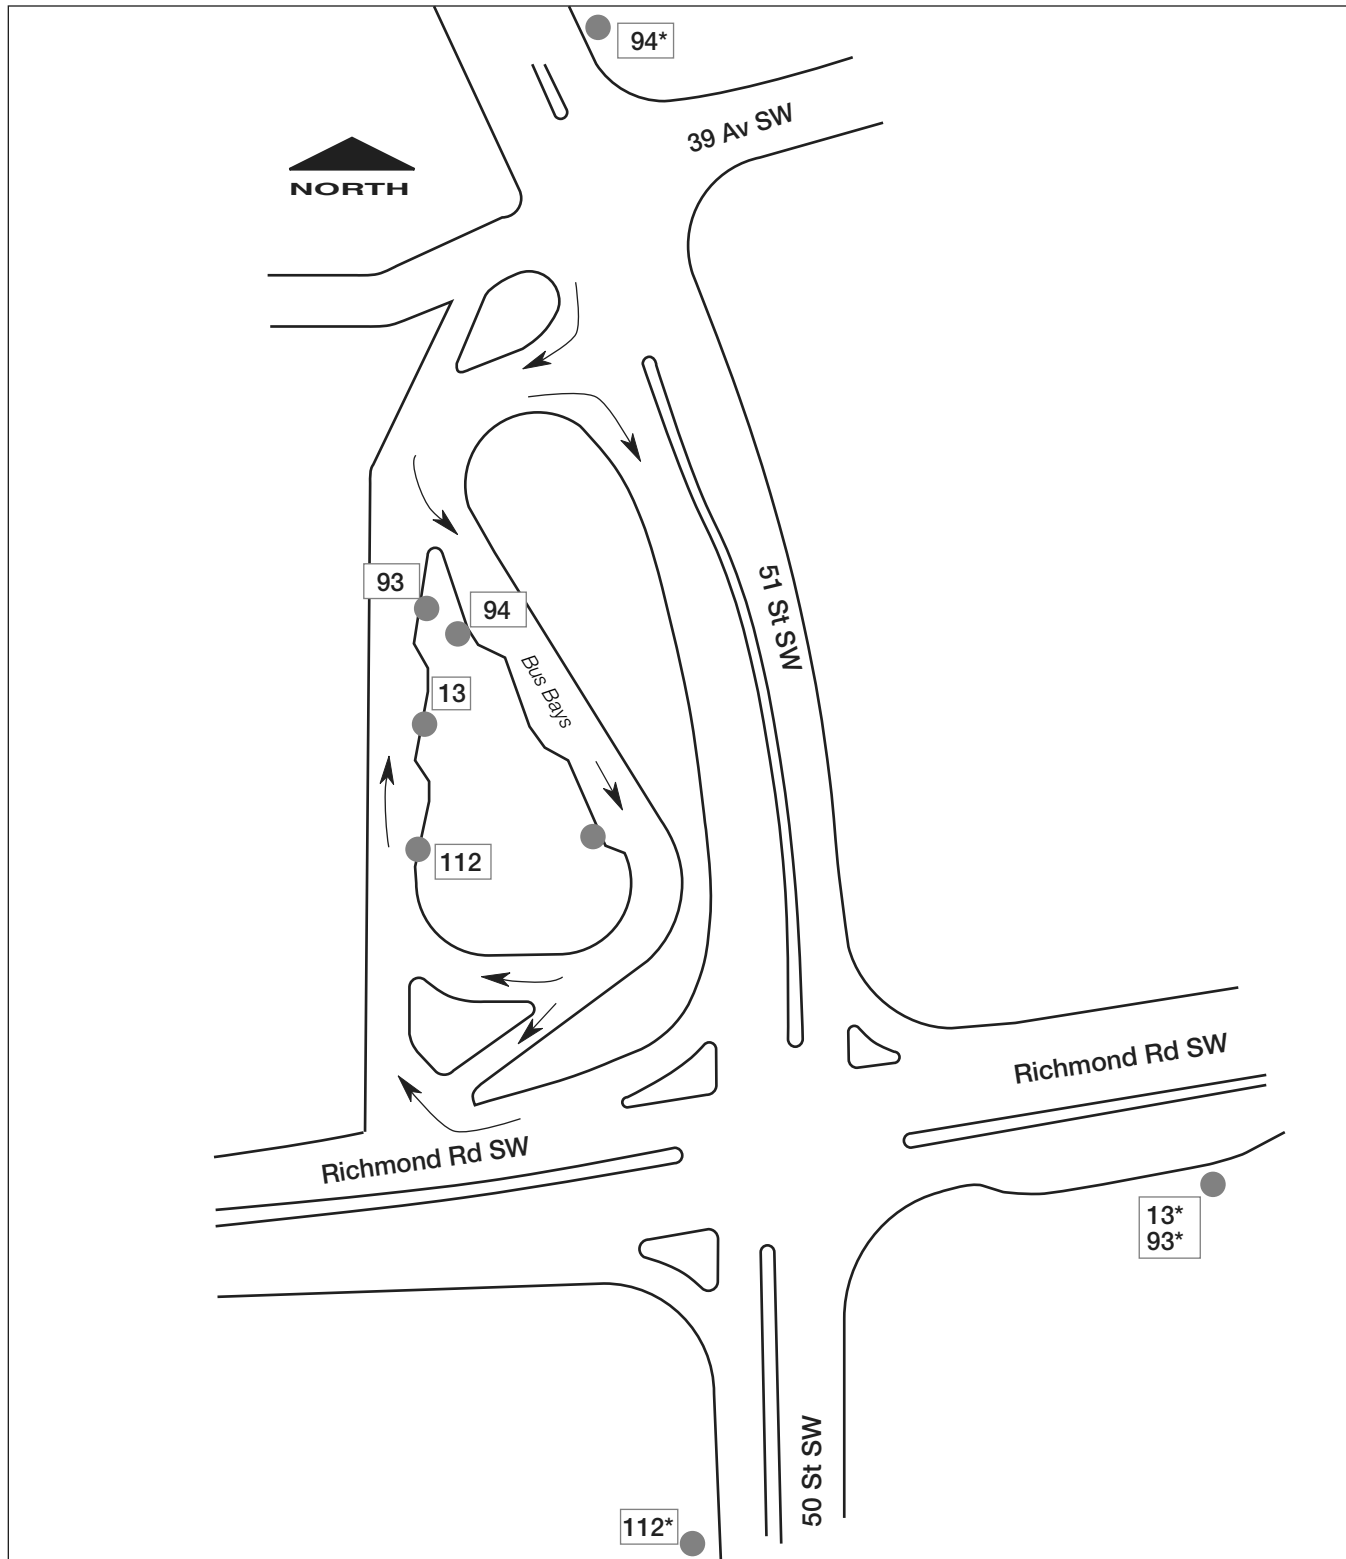

# Richmond Terminal

13 – West Hills (WB only)

13\* – Mt. Royal (EB only)

93 – West Hills/69 St. Station/Coach Hill

93\* – 45 St. Station/Westbrook Station

94 – 45 St. Station/Westbrook Station

94\* – West Hills/69 St. Station/Strathcona

112 – West Hills (WB only)

112\* – Sarcee Road (SB only)