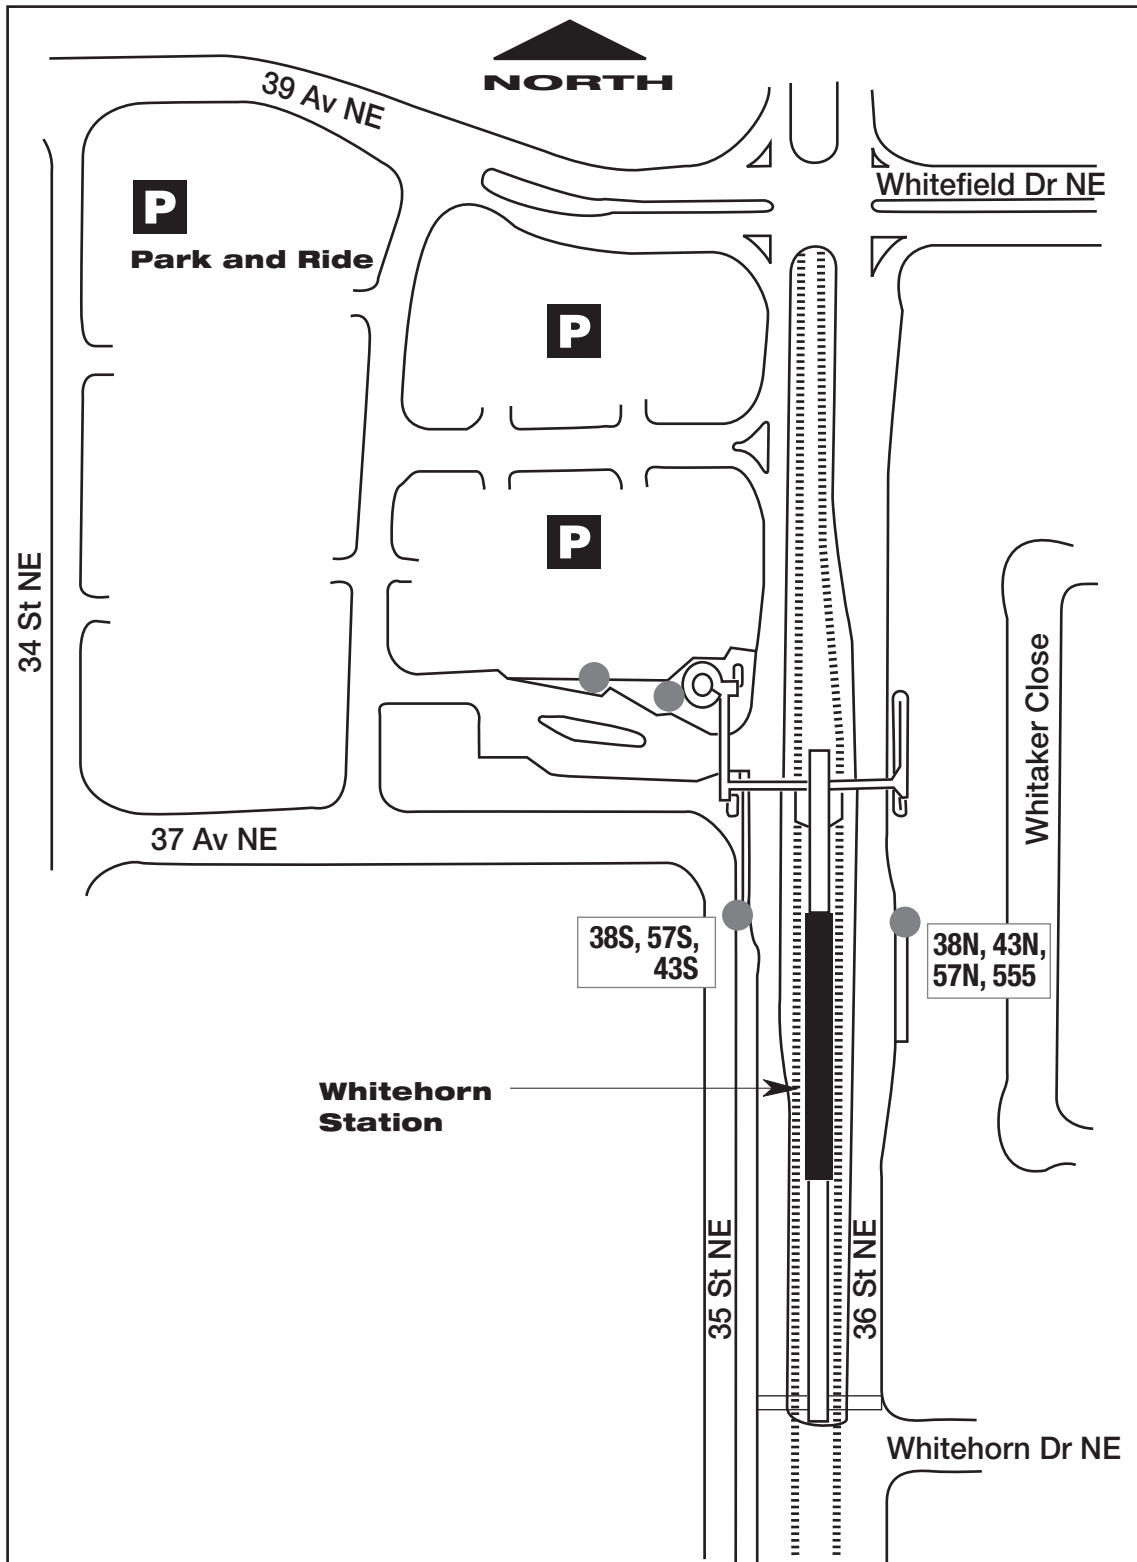

Whitehorn Station

38S – Brentwood
 38N – Temple
 57S – Monterey Park

57N – McCall Way
 43S – Chinook
 43N – McKnight-Westwinds

555 – Dashmesh Centre