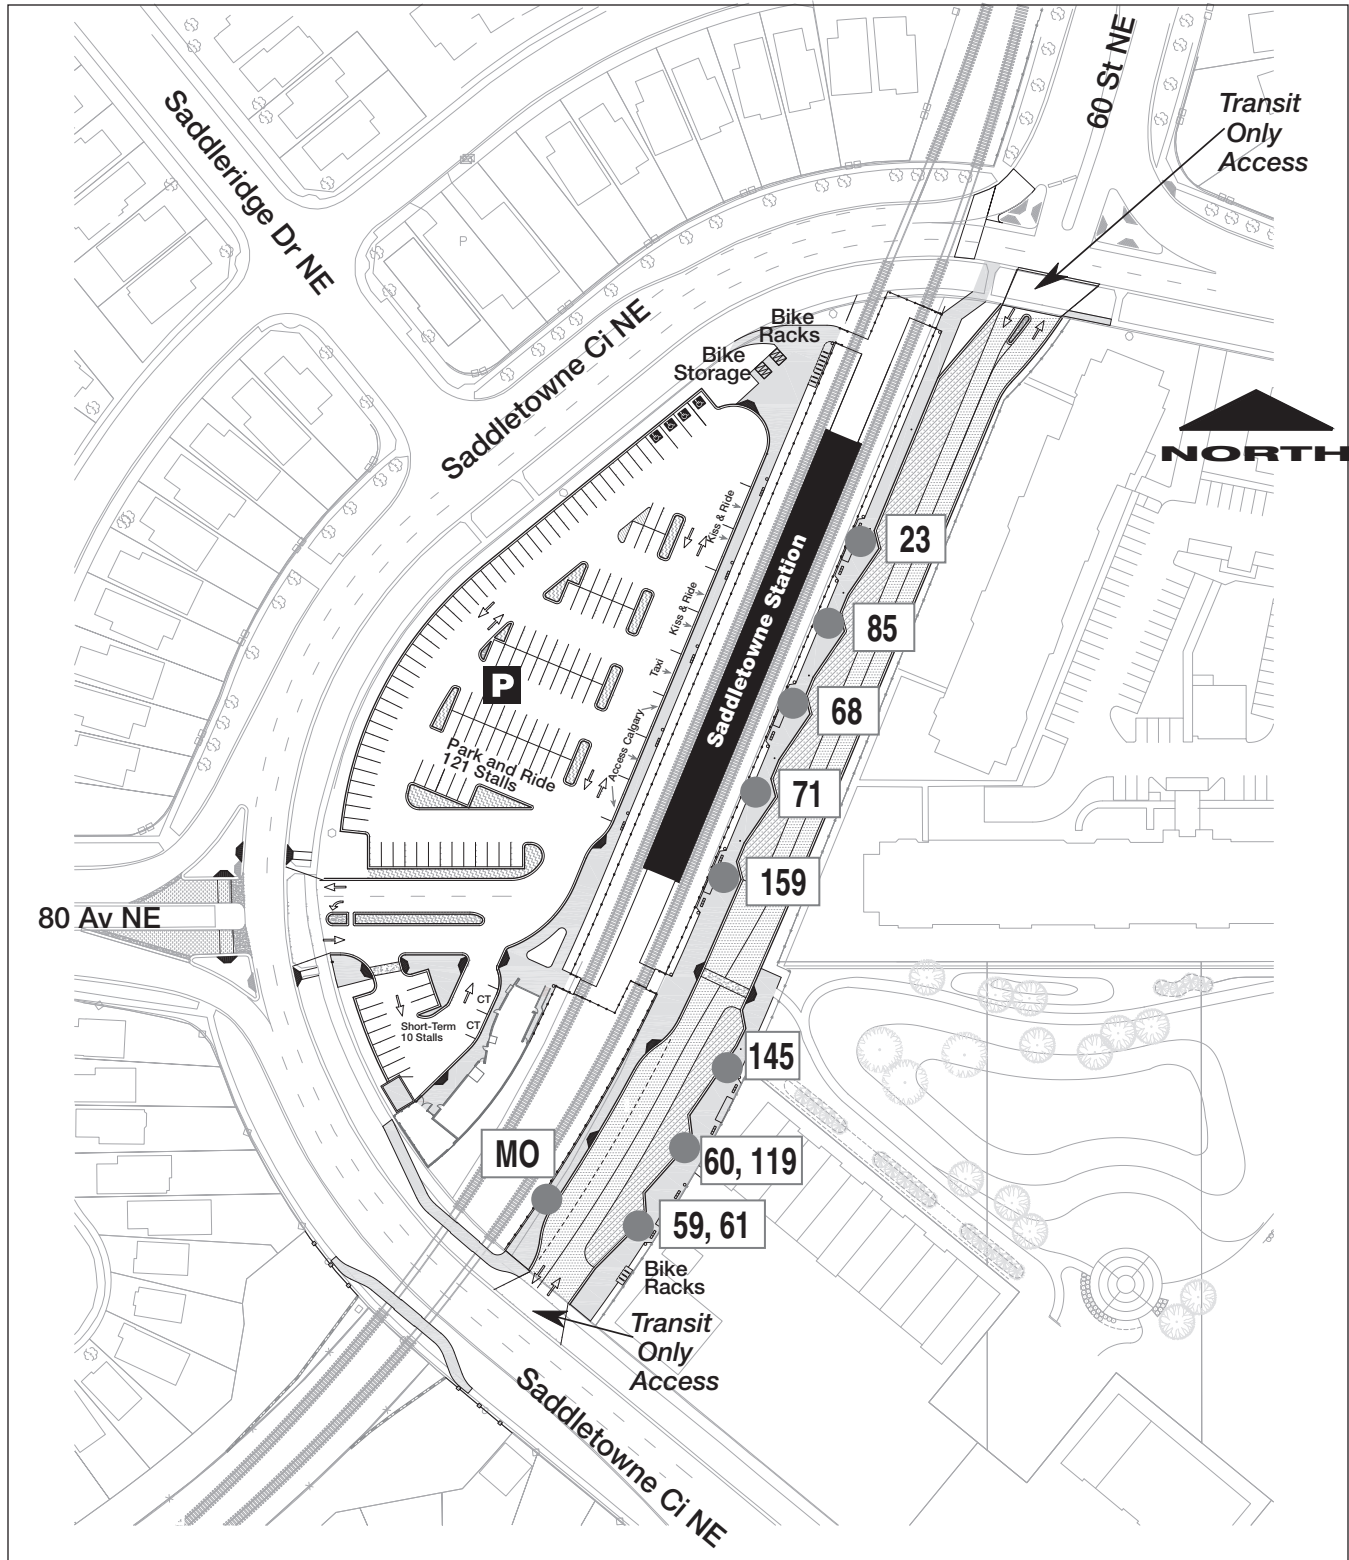

Saddletowne Station

- | | | |
|---------------------|----------------------|-----------------------------------------|
| 23 – 52 Street East | 68 – 68 Street East | 159 – Saddlebrook |
| 59 – Saddletree | 71 – Taracove | 145 – Cityscape/Skyview Ranch /Redstone |
| 60 – Taradale | 85 – Martin Crossing | MO – MAX Orange Brentwood |
| 61 – Martindale | 119 – Freeport | |