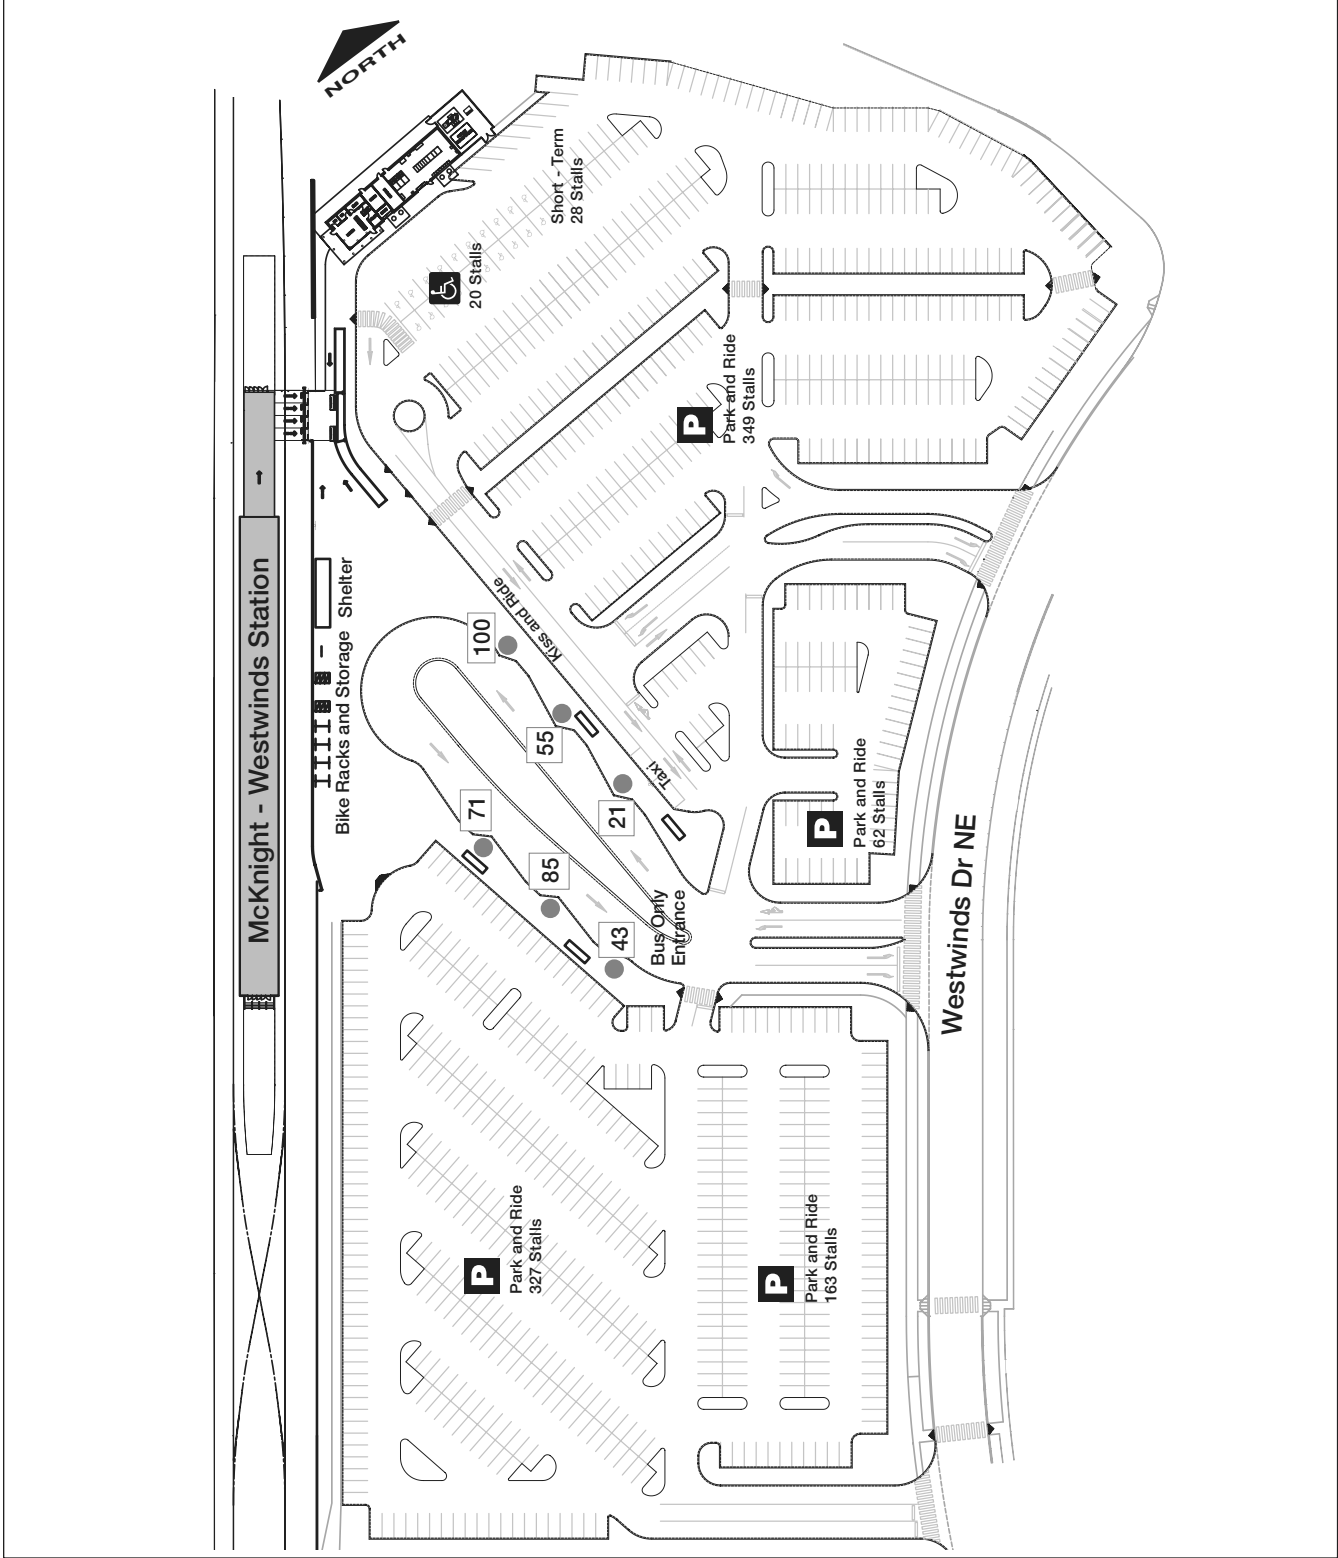

# McKnight-Westwinds Station

- 21 - Castleridge
- 55 - Falconridge
- 71 - Taracove
- 85 - Martin Crossing
- 43 - Chinook
- 100 - Airport/North Pointe