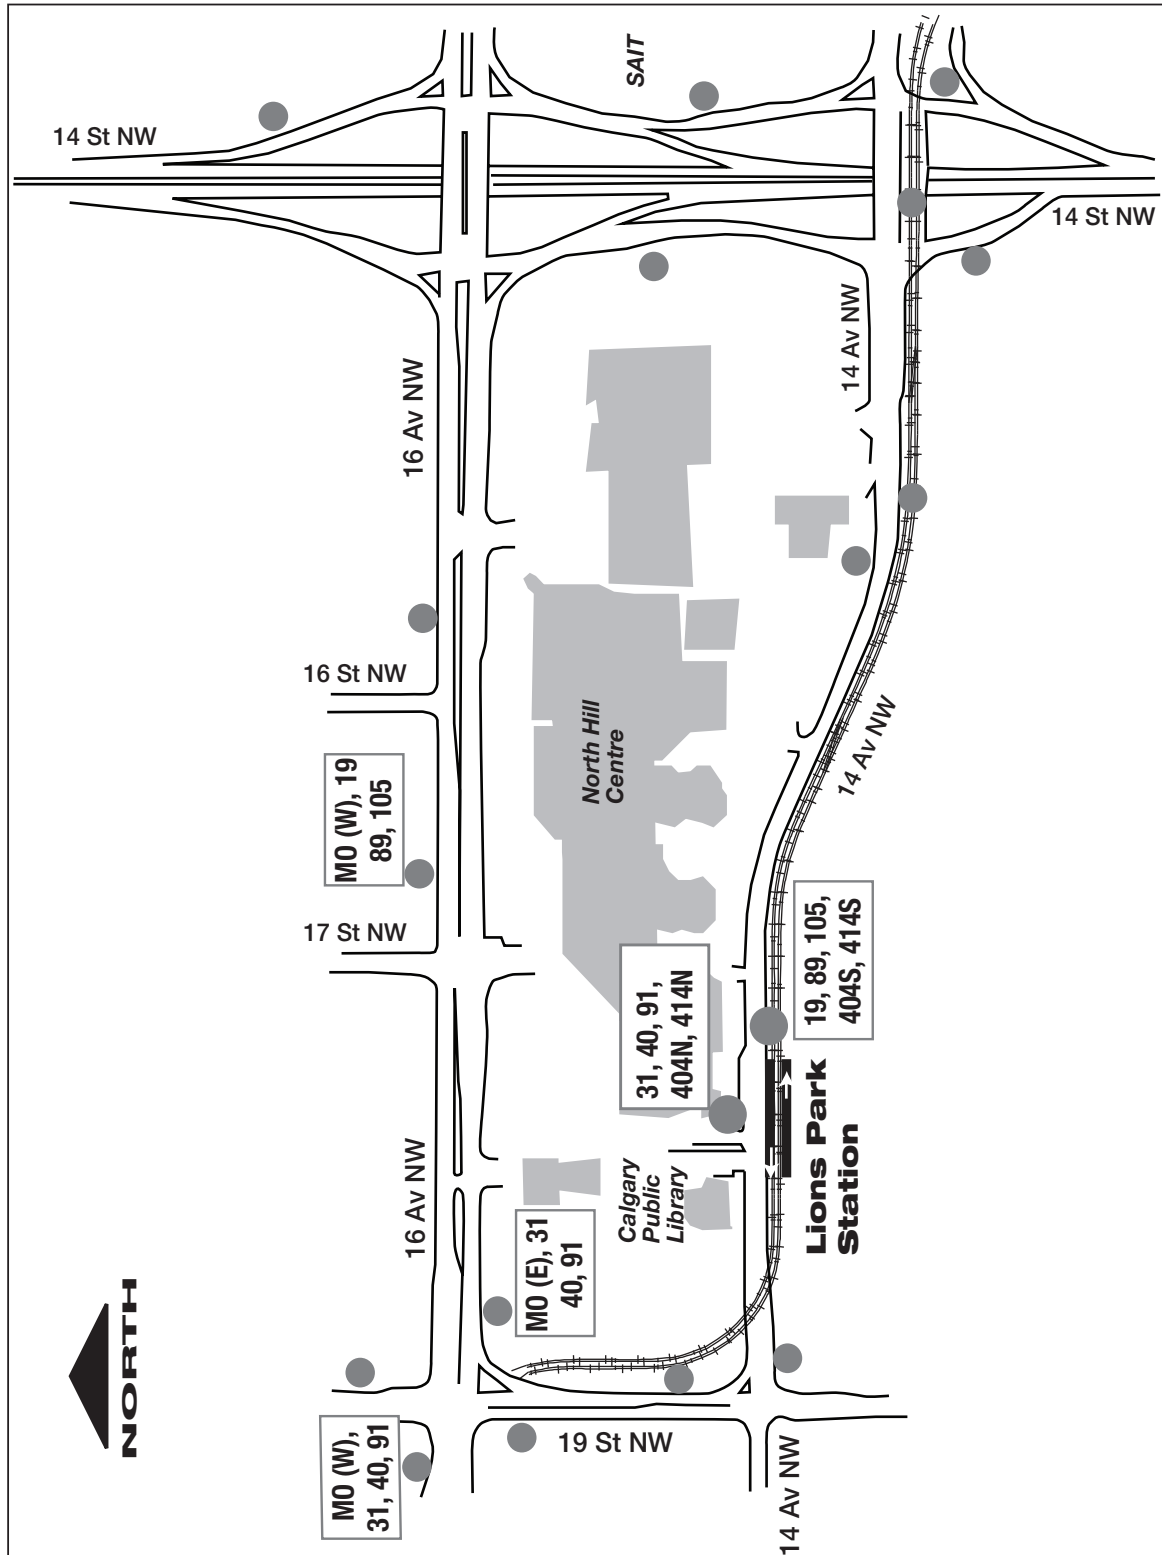

Lions Park Station

- | | | | | | |
|-------|--------------------------|-------|----------------------------|------|---------------|
| 31 | - Dalhousie | 91 | - Foothills Medical Centre | 414N | - North Haven |
| 19 | - Rundle | 105 | - Dalhousie | 414S | - Bankview |
| 40 | - Crowfoot | 404N | - Briar Hill/Mt Pleasant | | |
| 89 | - Sandstone | 404S | - West Hillhurst | | |
| MO(E) | - MAX Orange Saddletowne | MO(W) | - MAX Orange Brentwood | | |