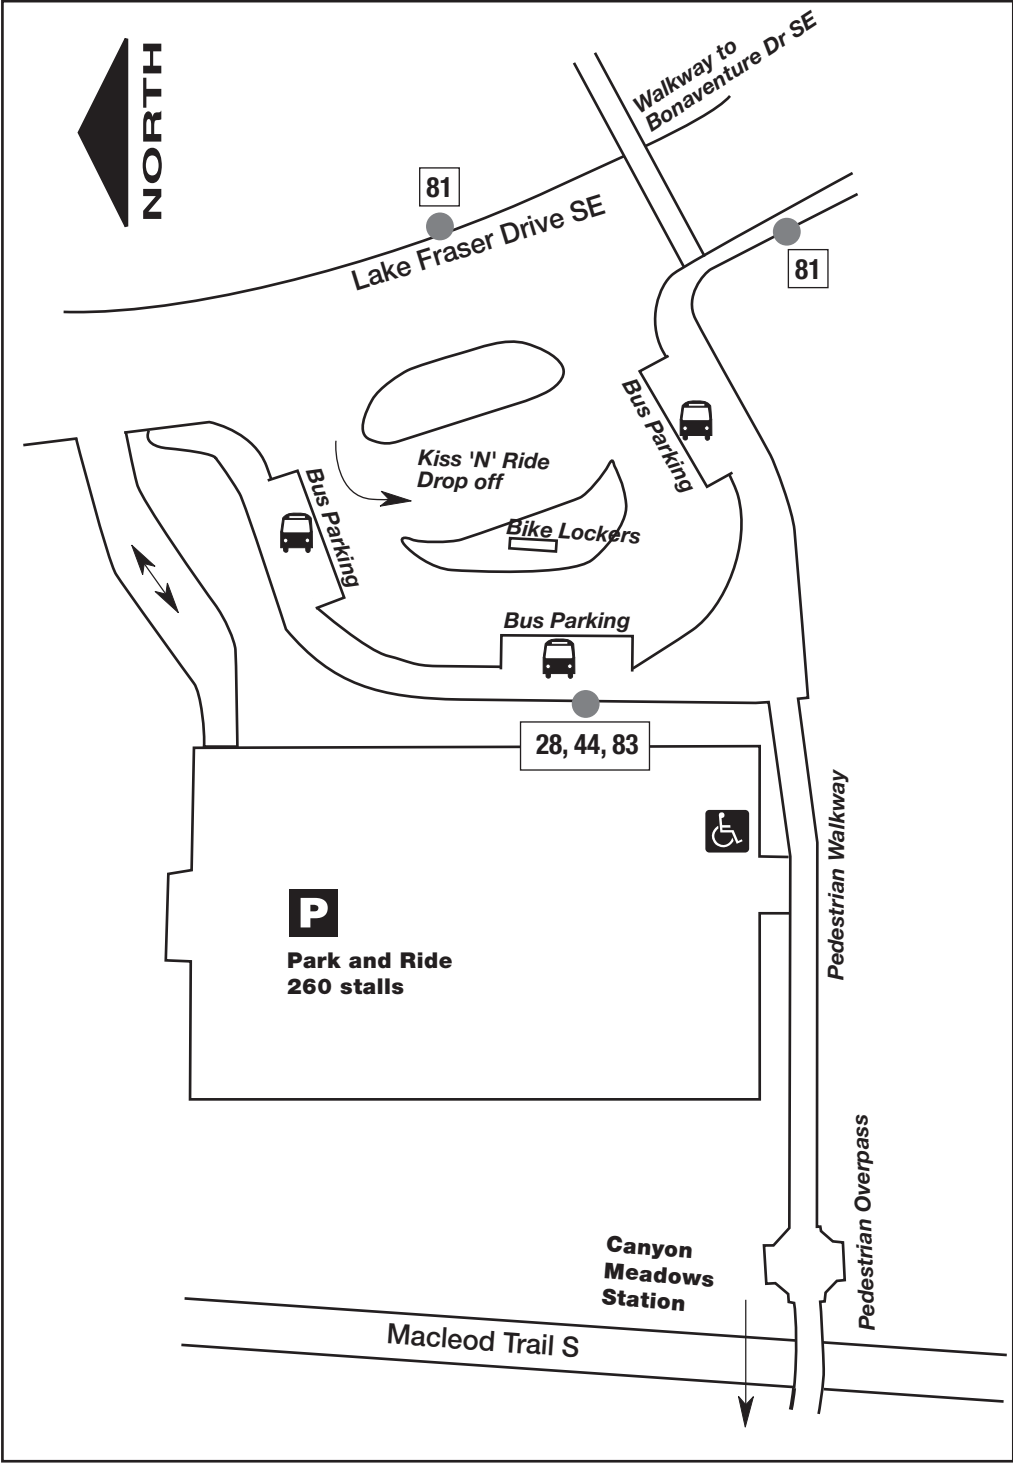

Canyon Meadows Station

28 – Deer Run
 44 – Deer Ridge

81 – Macleod Tr.
 83 – Parkland