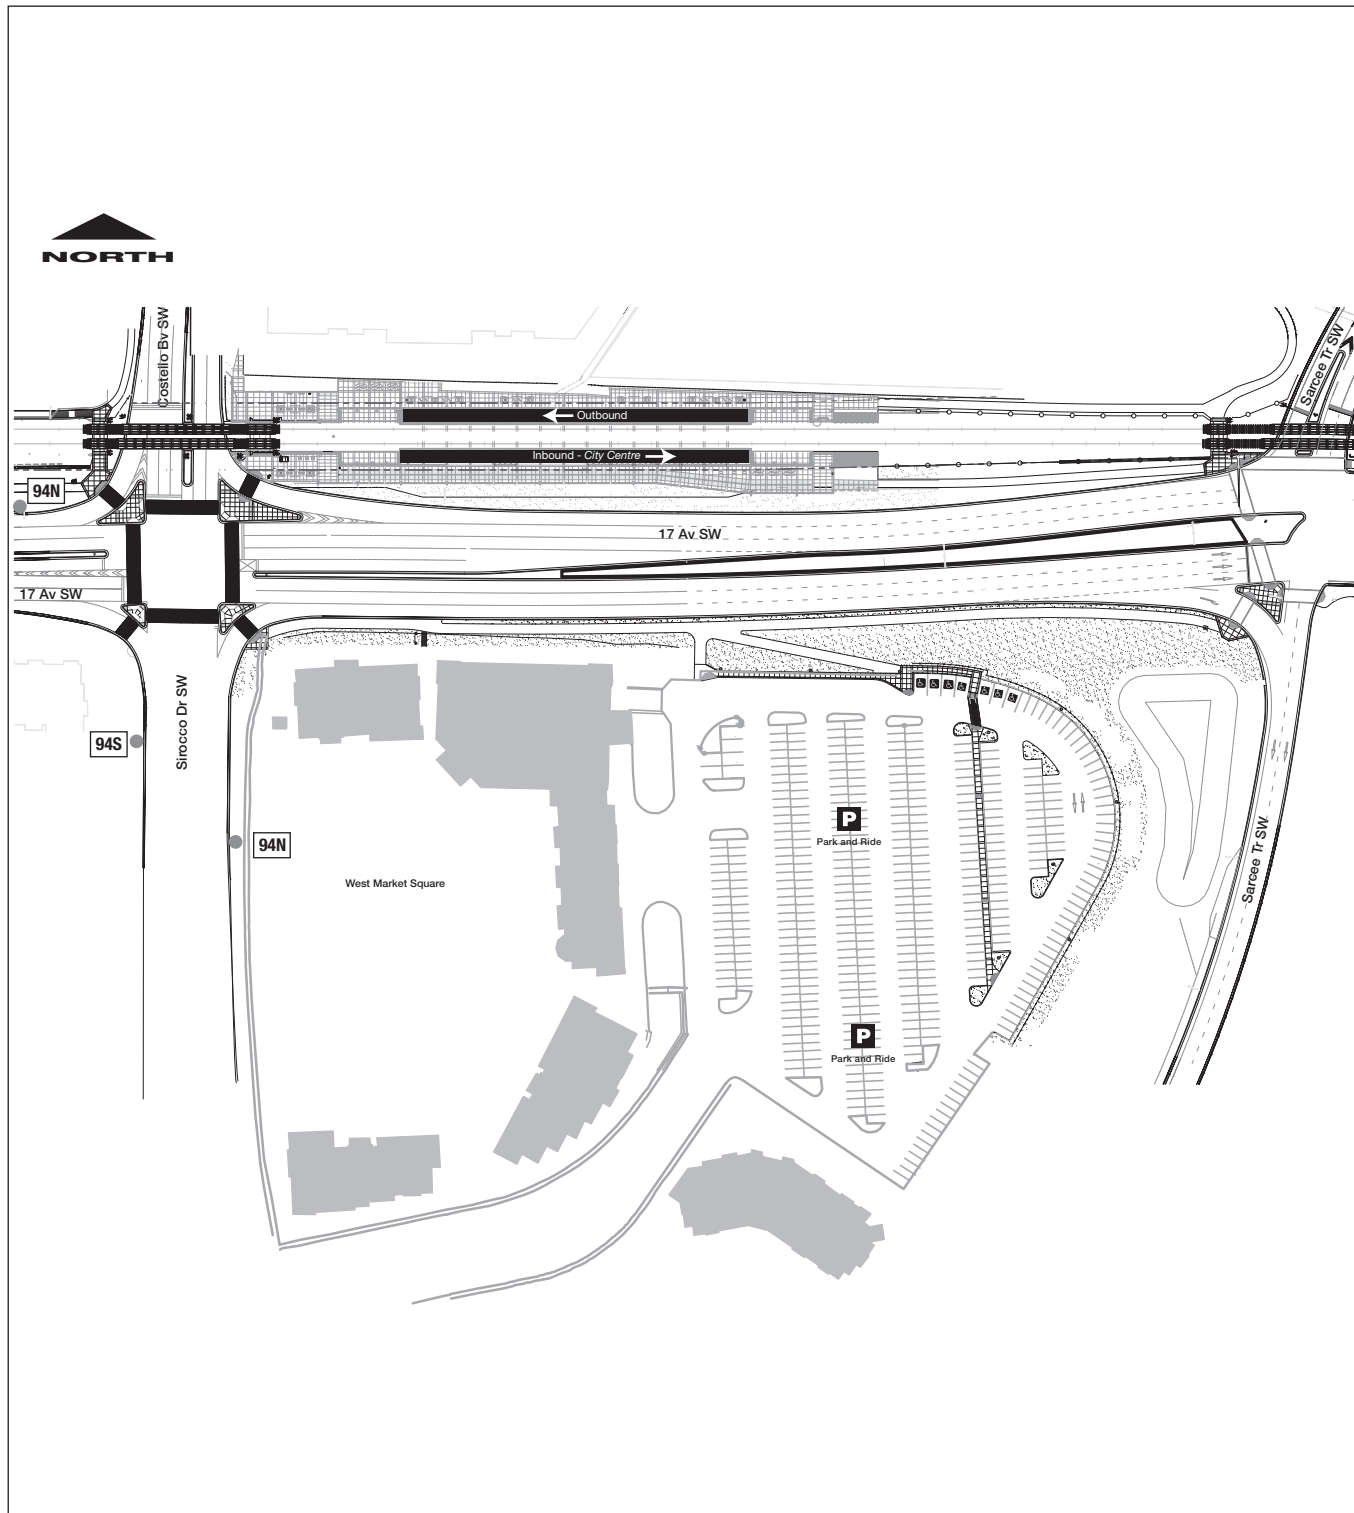

# Sirocco Station

- 94S – Westhills Centre / Westbrook Station
- 94N – 69 Street Station / Strathcona