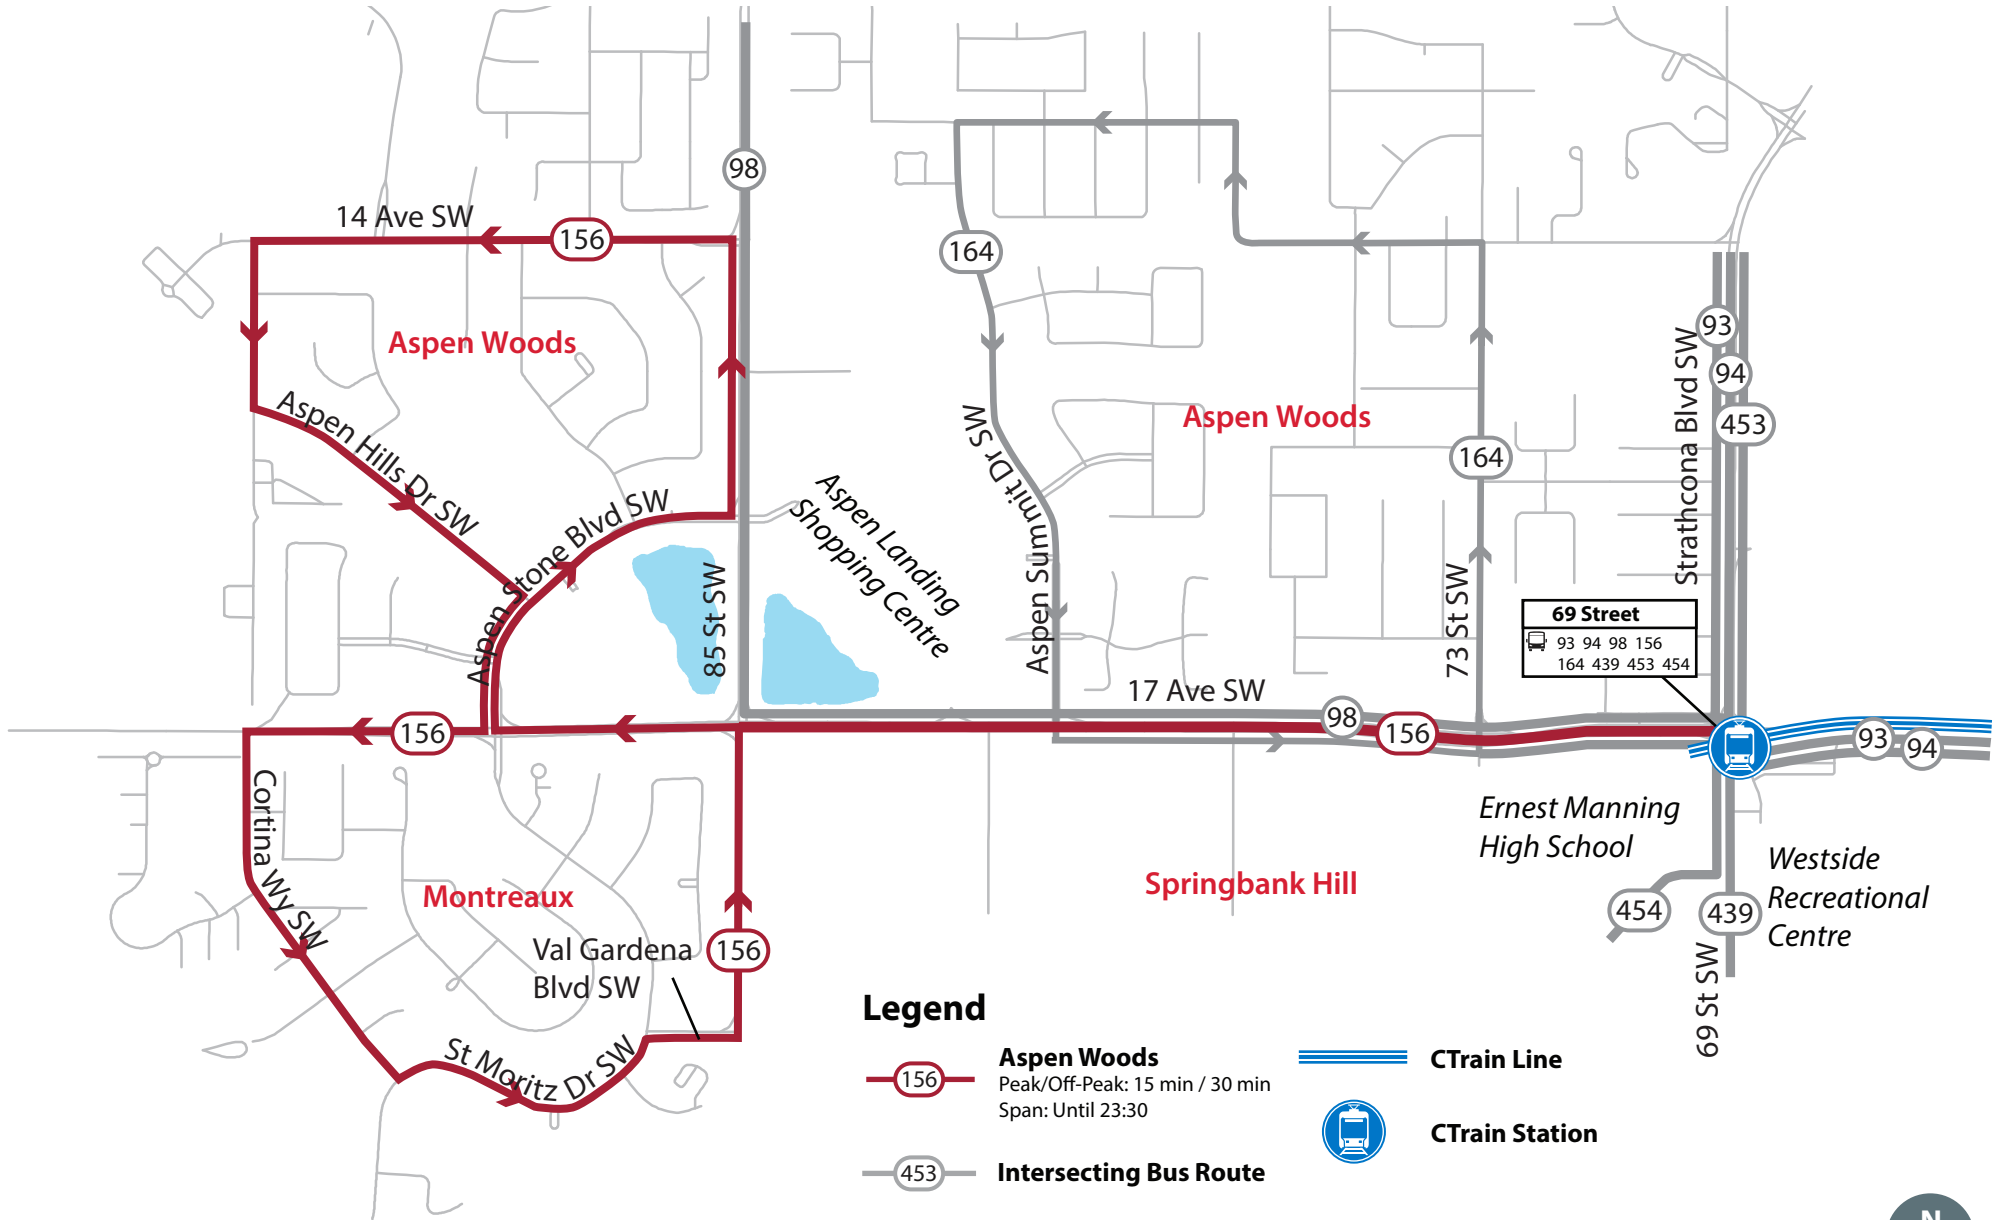

# Route 156: Aspen Woods

Serves Aspen Woods, Montreaux, Aspen Landing Shopping Centre, Westside Rec Centre, 69 Street LRT

Renumbered Route 456, routing change via Aspen Stone Blvd SW

Service Level: 15 min peak, 30 min off-peak

69 Street	
🚗	93 94 98 156
🚗	164 439 453 454

### Legend

- Aspen Woods**  
Peak/Off-Peak: 15 min / 30 min  
Span: Until 23:30
- Intersecting Bus Route**

- CTrain Line**
- CTrain Station**