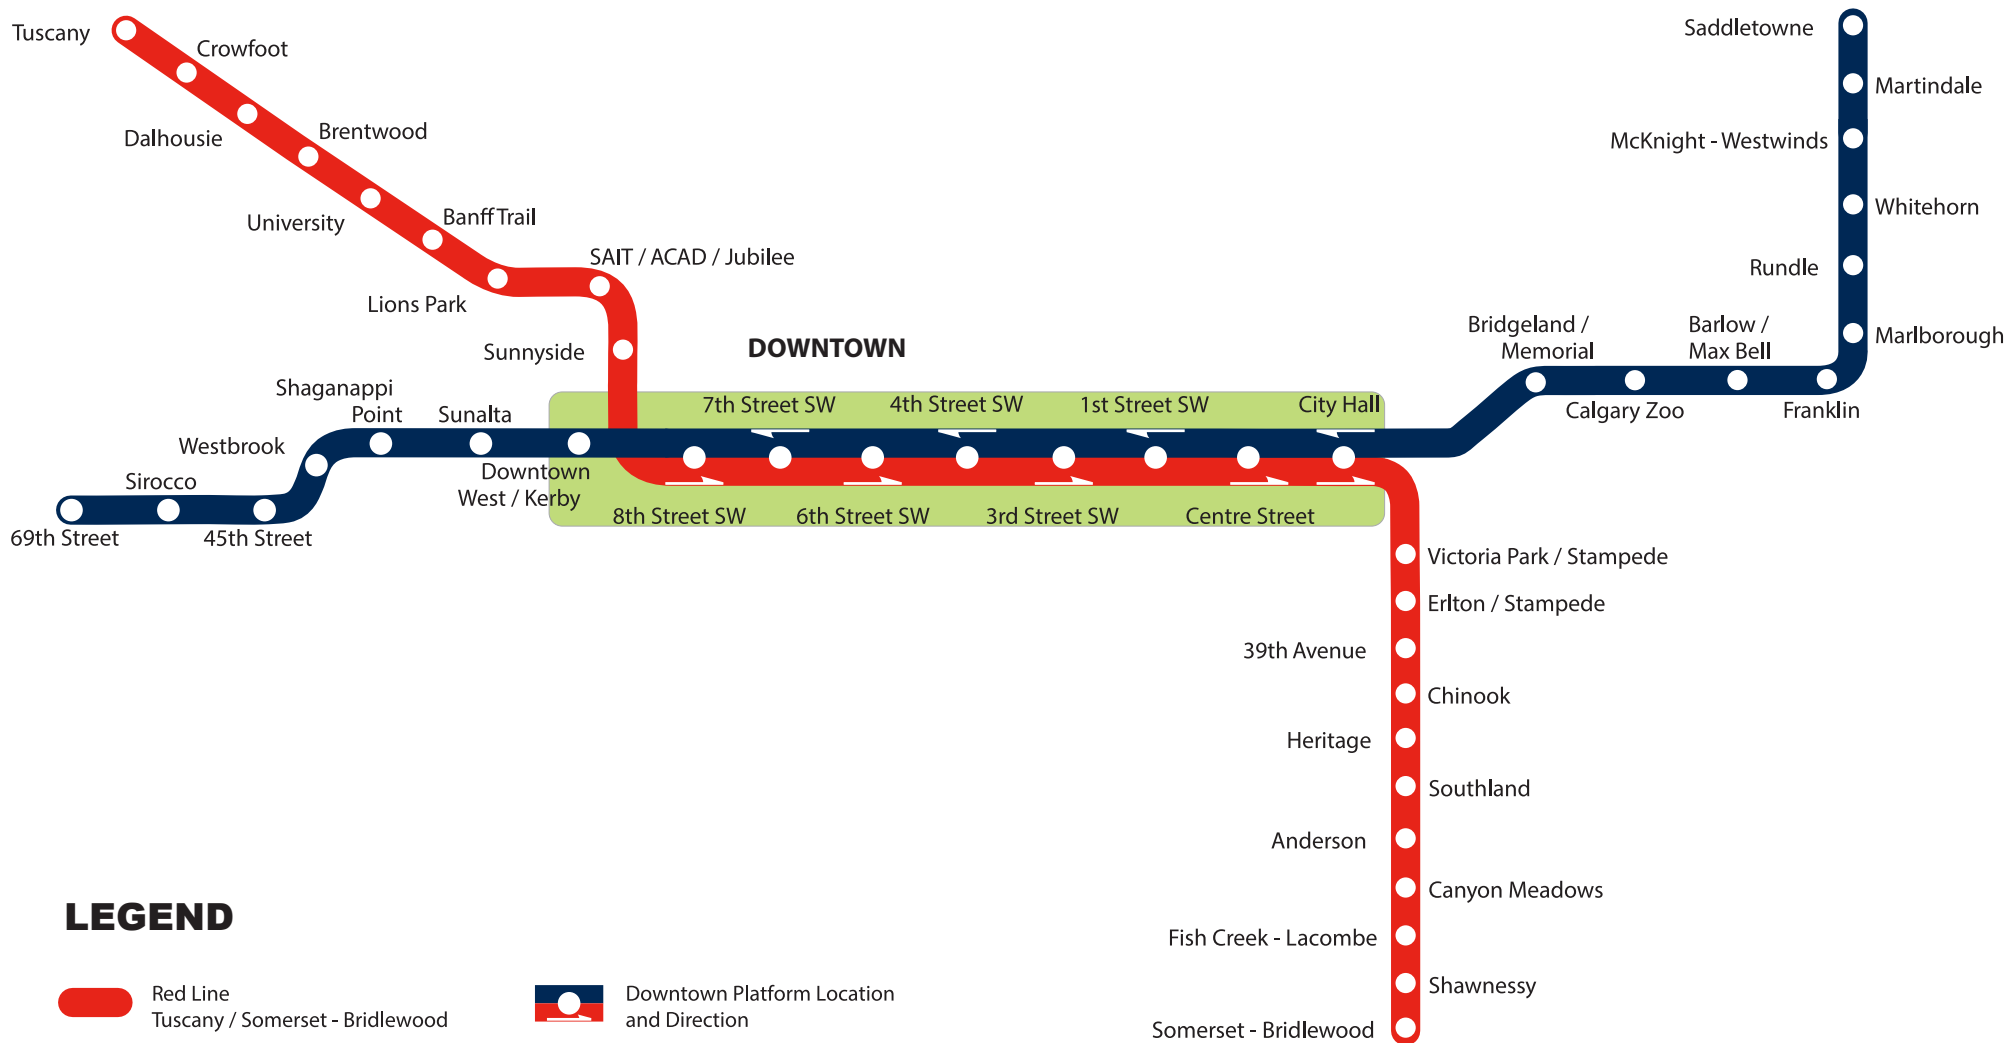

CTrain Map

LEGEND

 Red Line
Tuscany / Somerset - Bridlewood

 Blue Line
69th Street / Saddletowne

 Downtown Platform Location and Direction

 7th Avenue Free Fare Zone
CTrain Transfer Points