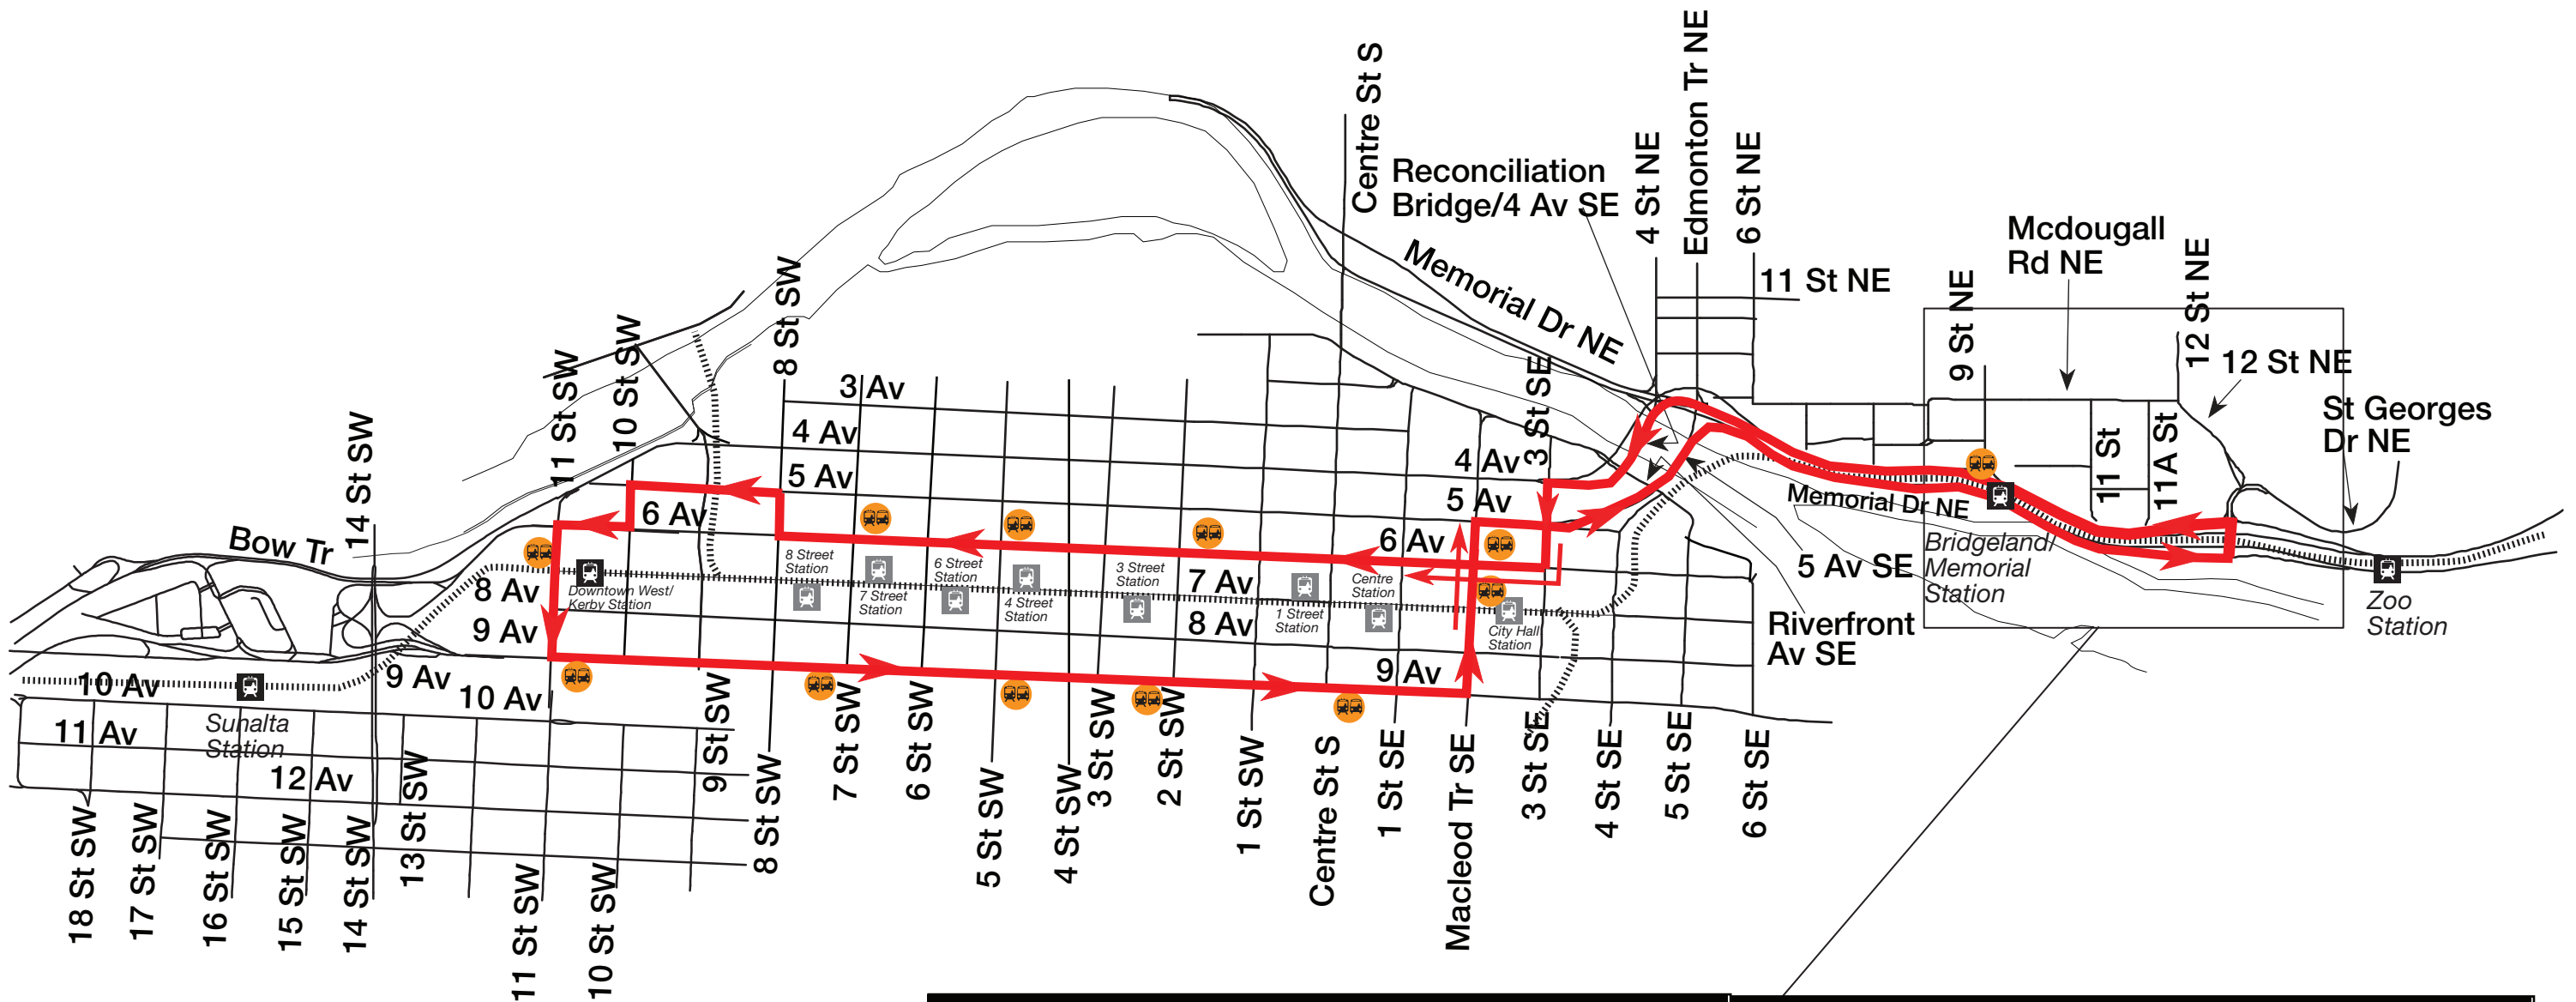

Blue Line CTrain Replacement Shuttle

(Bridgeland - Downtown West/Kerby)

LEGEND

-  Route
-  CTrain Line
-  CTrain Station
-  CTrain Station Closed
-  Shuttle Stop