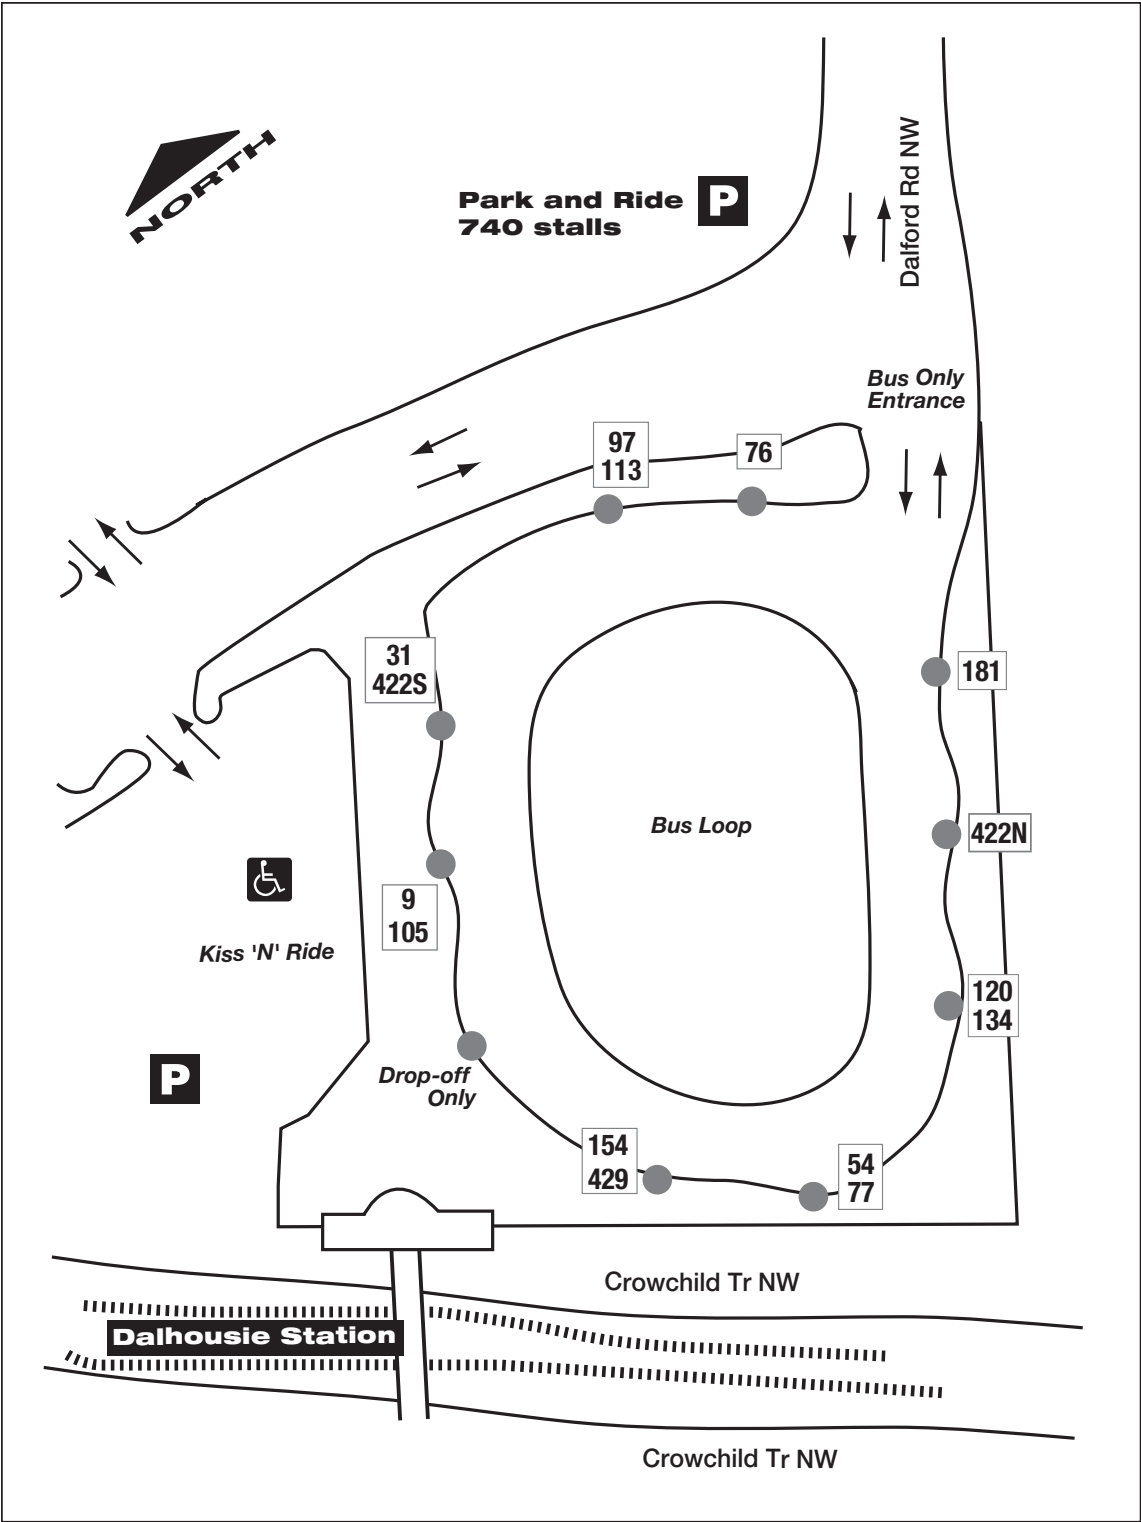

# Dalhousie Station

- |    |              |     |                        |      |                          |
|----|--------------|-----|------------------------|------|--------------------------|
| 9  | - Sunnyside  | 97  | - South Ranchlands     | 154  | - Hamptons               |
| 31 | - University | 105 | - Lions Park           | 181  | - Mount Royal University |
| 54 | - Edgevalley | 113 | - North Ranchlands     | 422N | - Dalhousie              |
| 76 | - Hawkwood   | 120 | - North Silver Springs | 422S | - Montgomery             |
| 77 | - Edgemont   | 134 | - South Silver Springs | 429  | - Sherwood               |