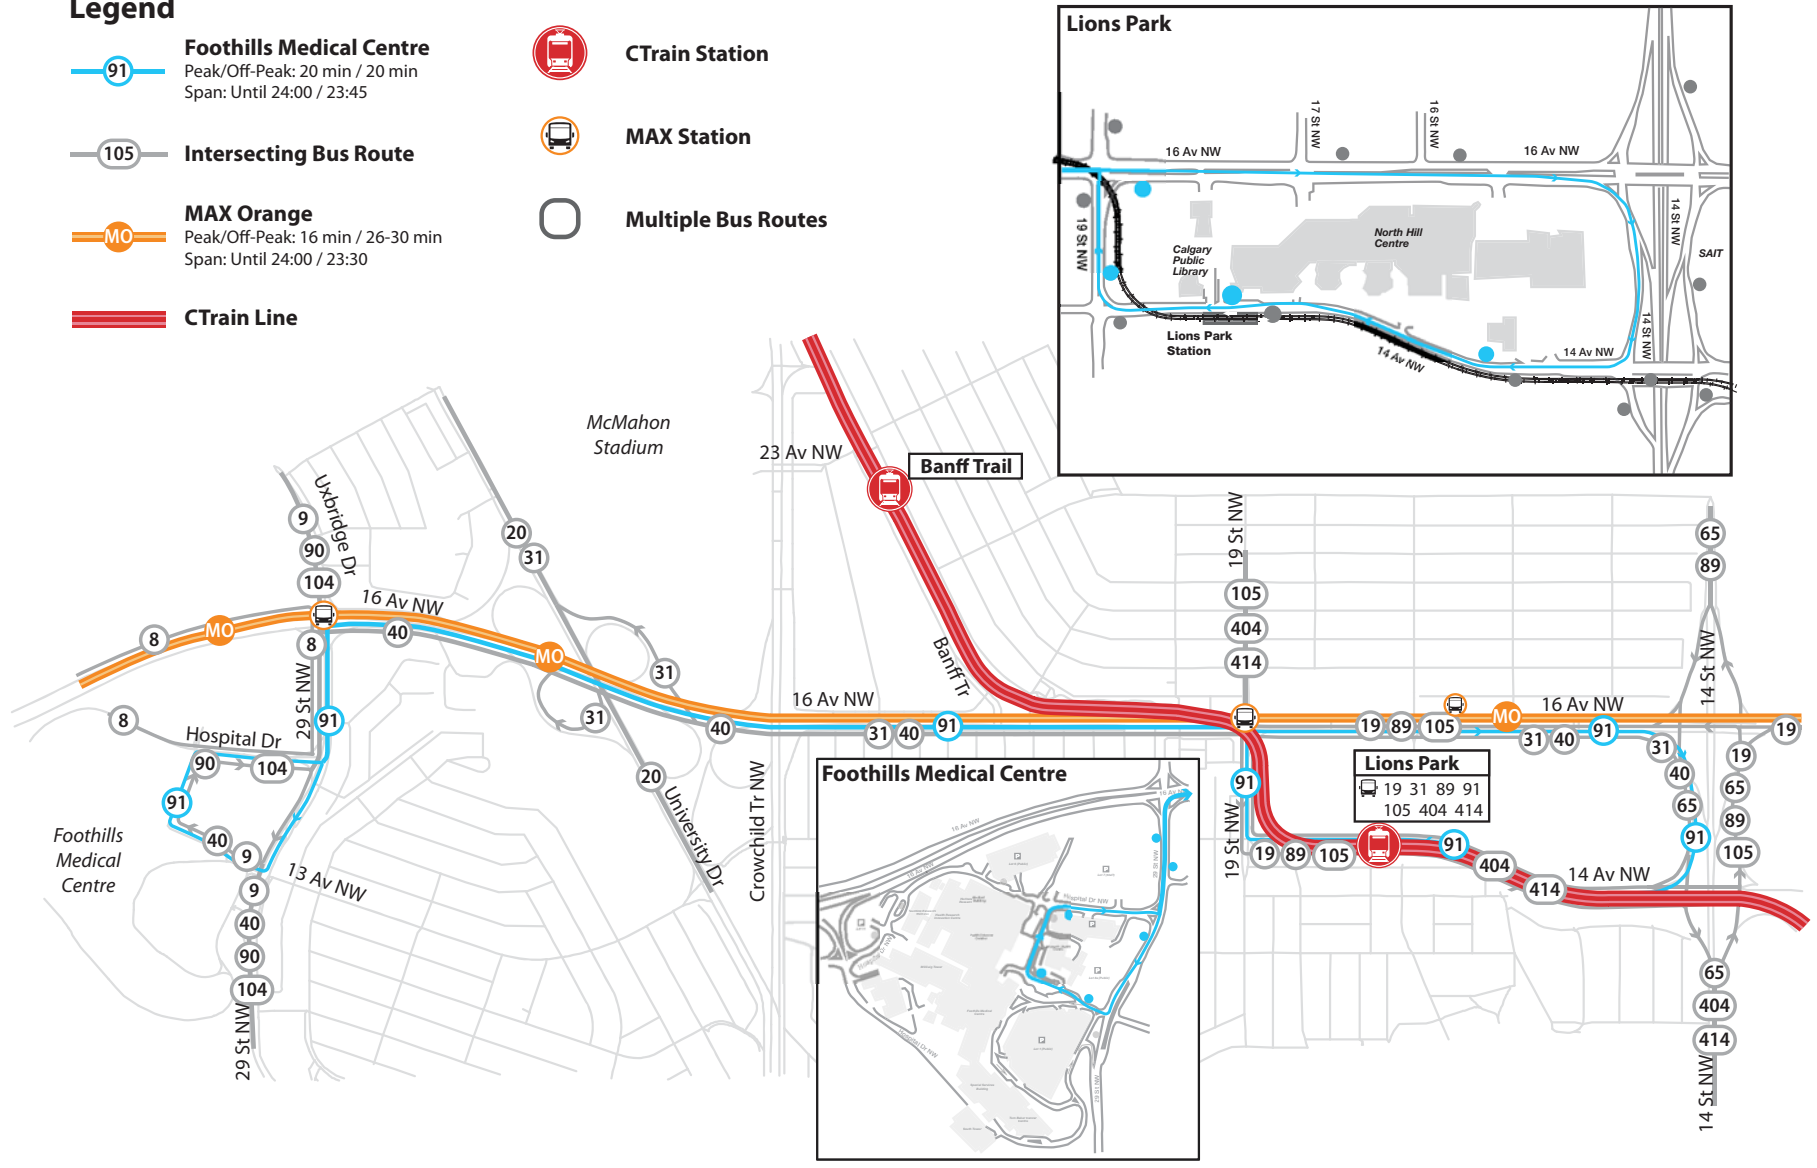

Route 91: Foothills Medical Centre

Serves Foothills Medical Centre and Lions Park Station. Maintains existing Route 91 connection from Lions Park to Foothills Medical Centre. | **Service Level: 21 min peak and off-peak** | **Service Span: Until 24:00 weekdays, 23:45 weekends**

Legend

- Foothills Medical Centre**
Peak/Off-Peak: 20 min / 20 min
Span: Until 24:00 / 23:45
- Intersecting Bus Route**
- MAX Orange**
Peak/Off-Peak: 16 min / 26-30 min
Span: Until 24:00 / 23:30
- CTrain Line**
- CTrain Station**
- MAX Station**
- Multiple Bus Routes**

Lions Park			
19	31	89	91
105	404	414	