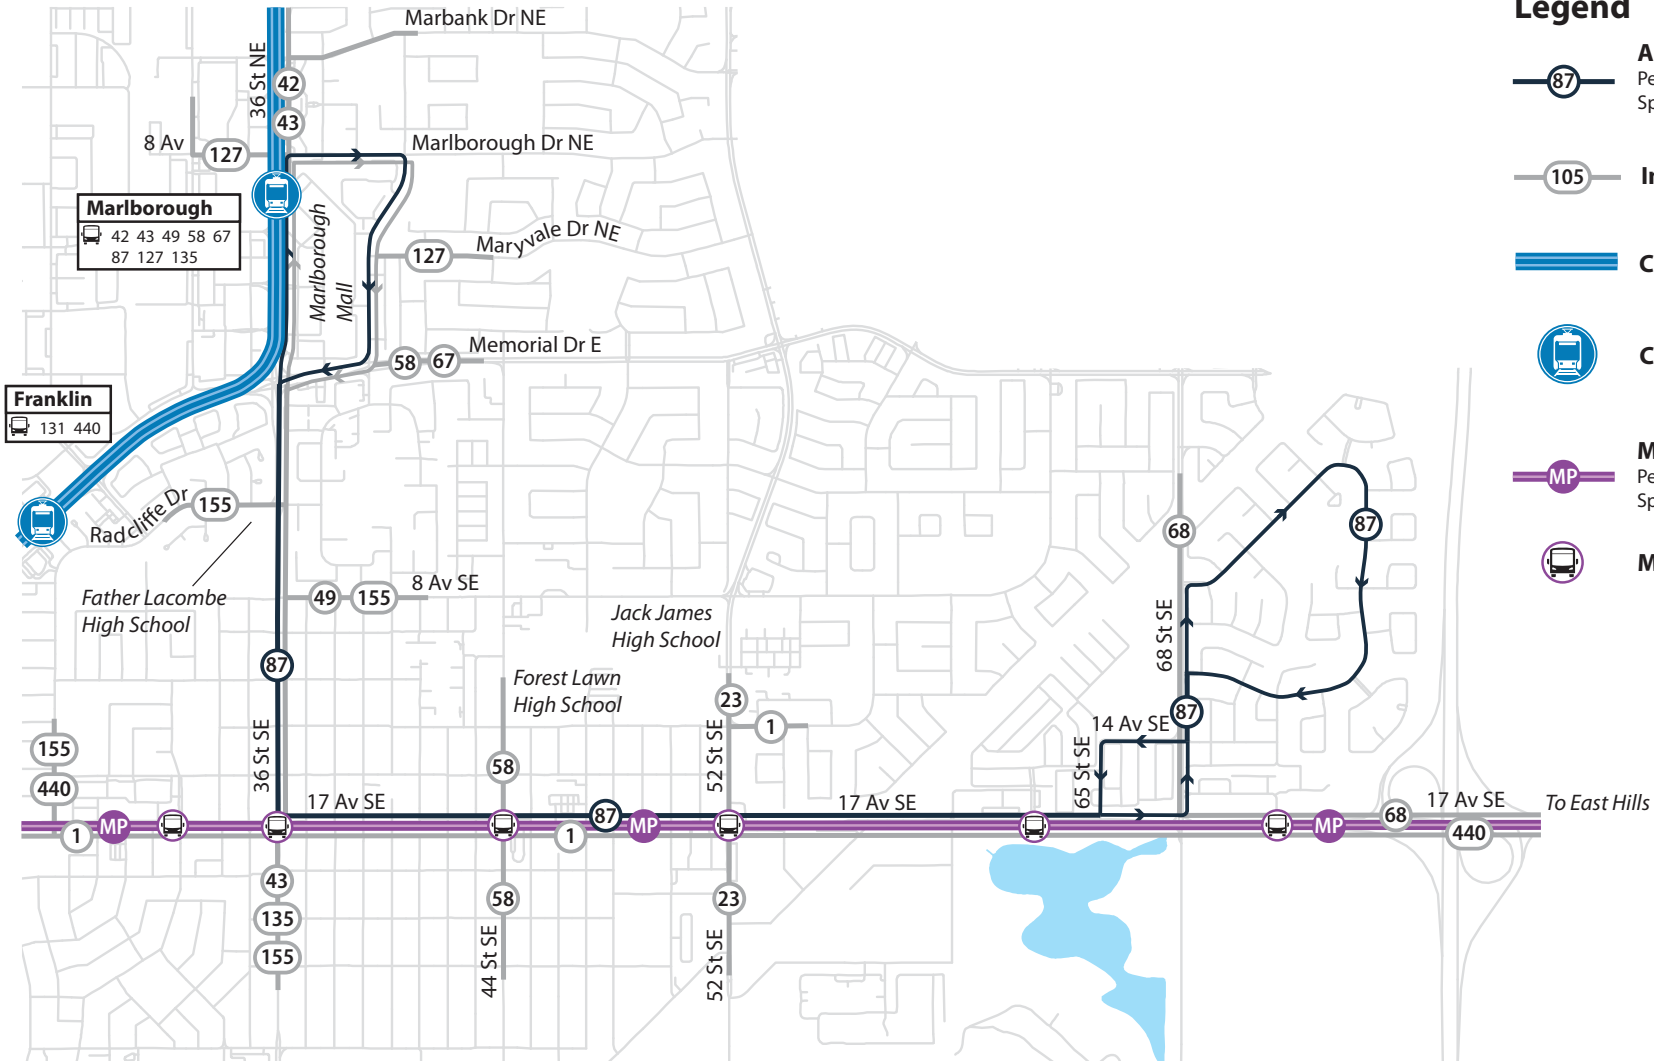

# Route 87: Applewood / 17 Ave SE

Serves Applewood, Penbrooke, Forest Lawn, Radisson Heights and Marlborough LRT.

Replaces Route 45 and provides local service coverage on 17 Av SE.

**| Service Level: 15 min peak, 30 min off-peak | Service Span: Until 25:00 weekdays, 23:30 Saturdays, 22:30 Sundays**

## Legend

-  **Applewood / 17 Ave SE**  
Peak/Off-Peak: 15 min / 30 min  
Span: Until 25:00 / 23:30
-  **Intersecting Bus Route**
-  **CTrain Line**
-  **CTrain Station**
-  **MAX Purple**  
Peak/Off-Peak: 12 min / 22-30 min  
Span: Until 23:30 / 21:30
-  **MAX Station**