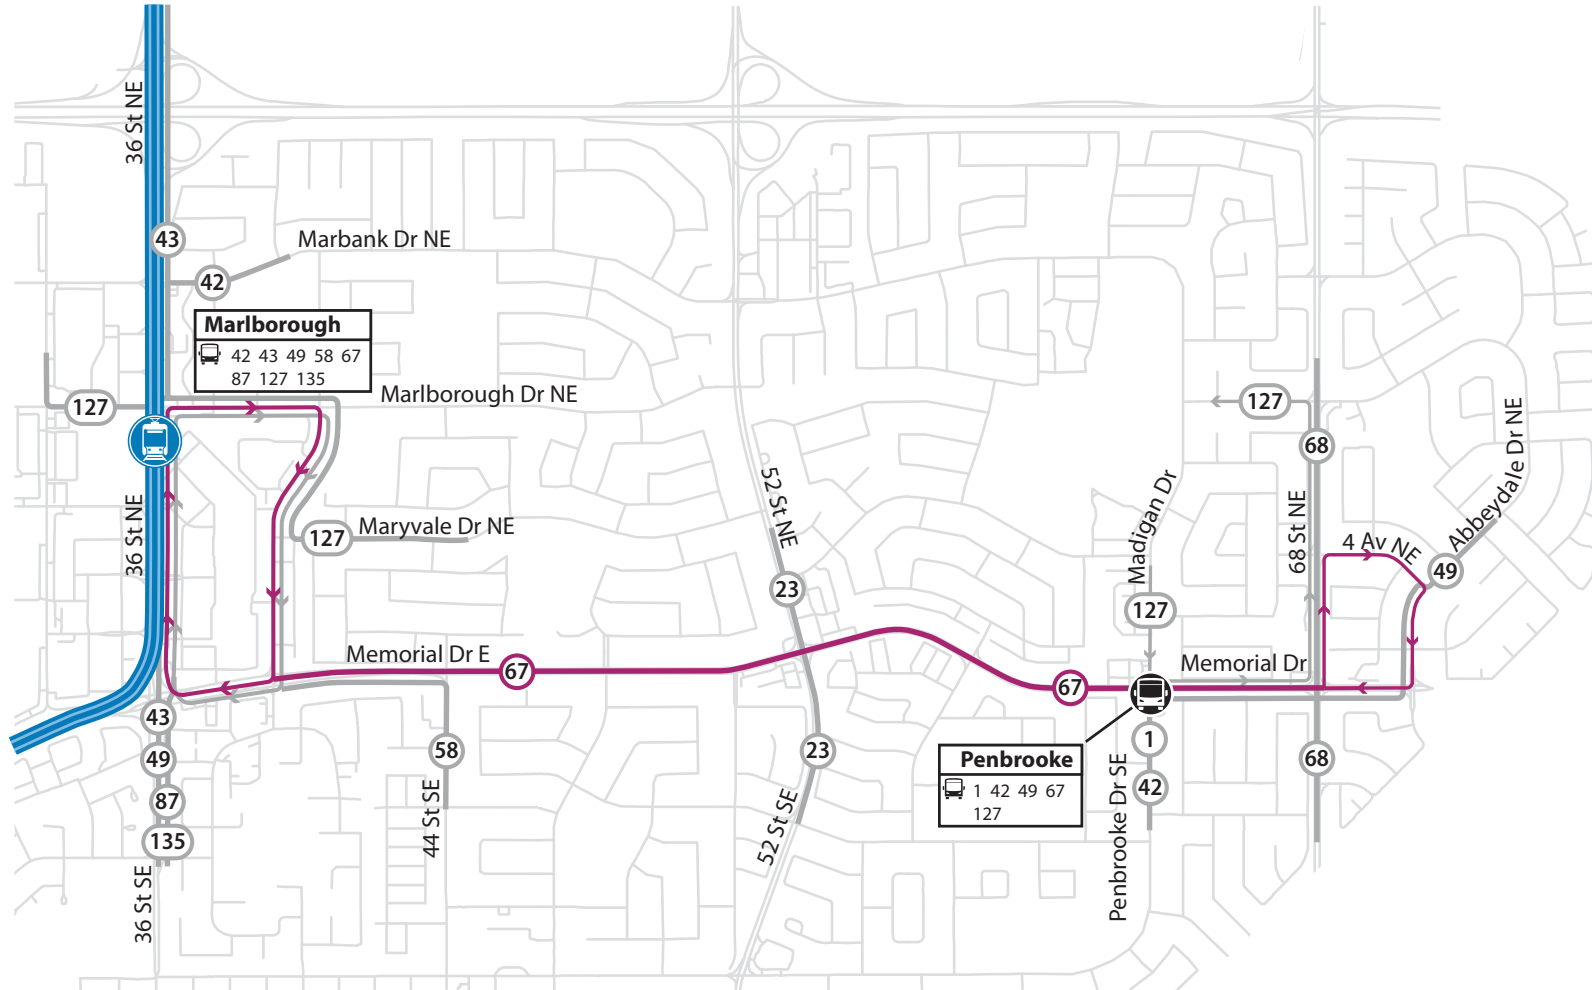

Route 67: Memorial Drive

Serves Marlborough, Marlborough Park, Abbeydale, Penbrooke, Forest Heights and Marlborough LRT. Replaces part of Route 45.

| Service Level: 15 min peak, 30 min off-peak | Service Span: Until 24:30

Legend

Memorial Drive E
Peak/Off-Peak: 15 min / 30 min
Span: Until 24:30

CTrain Line

Bus Terminal

Intersecting Bus Route

CTrain Station