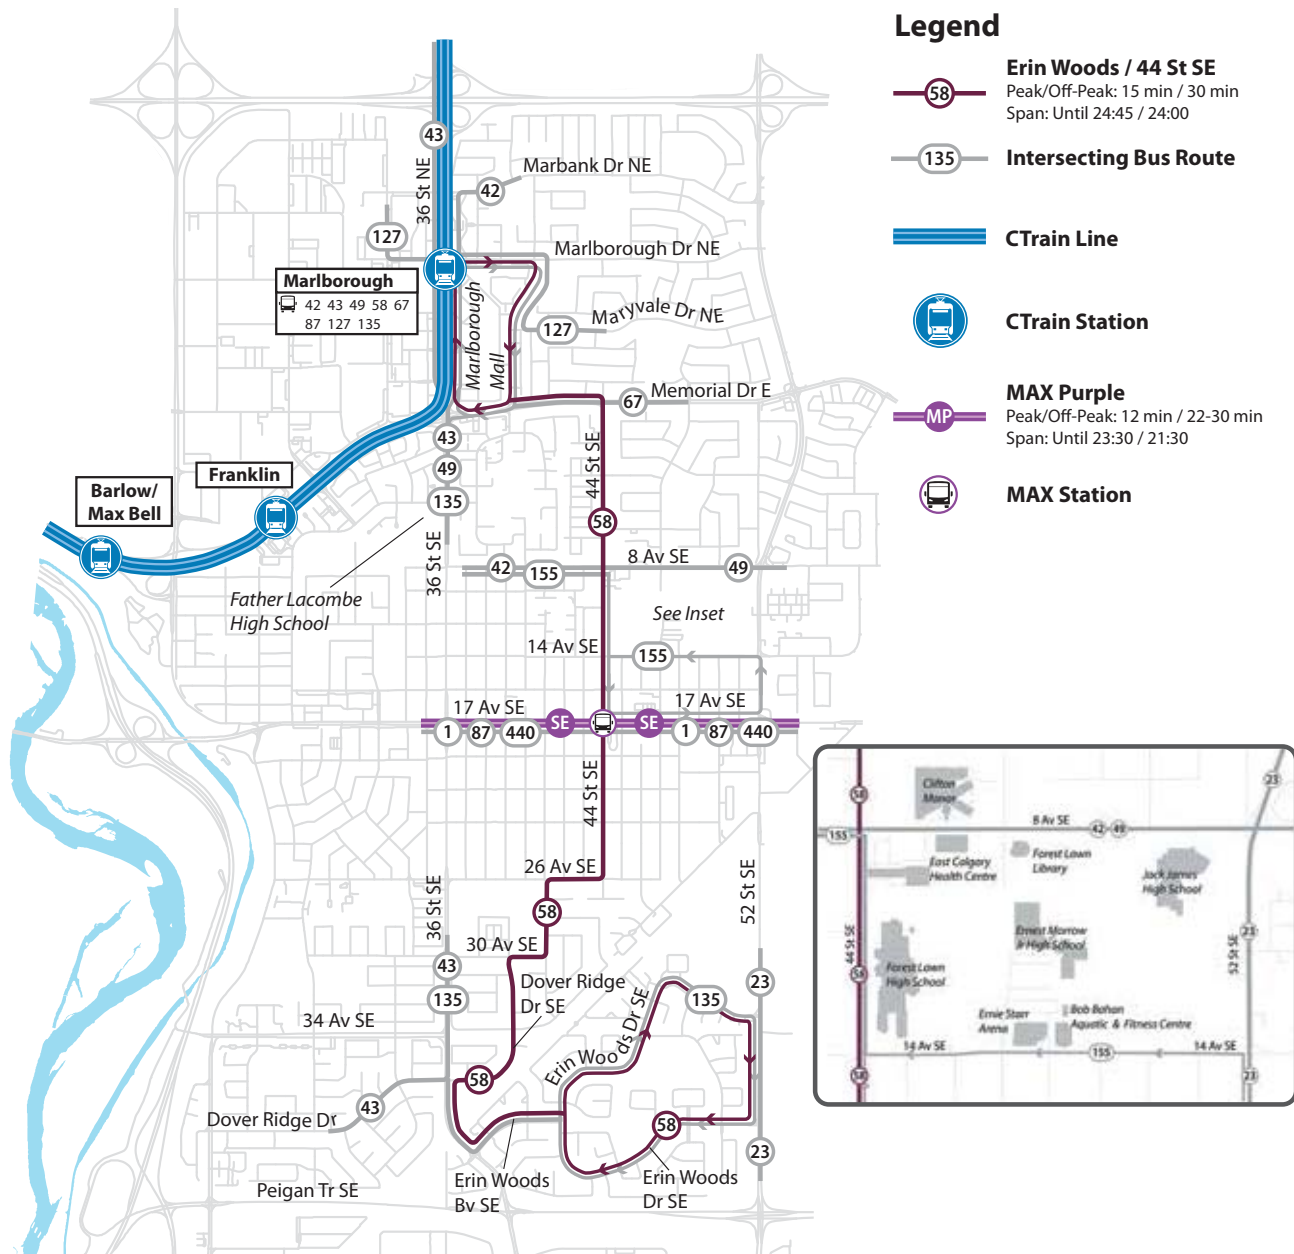

Route 58: Erin Woods / 44 St SE

Serves Erin Woods, Dover, Forest Lawn, Forest Heights, Marlborough and Marlborough LRT. Replaces Routes 26 & 57.

| Service Level: 15 min peak, 30 min off-peak | Service Span: Until 24:45 weekdays, 24:00 weekends

Legend

-  **Erin Woods / 44 St SE**
Peak/Off-Peak: 15 min / 30 min
Span: Until 24:45 / 24:00
-  **Intersecting Bus Route**
-  **CTrain Line**
-  **CTrain Station**
-  **MAX Purple**
Peak/Off-Peak: 12 min / 22-30 min
Span: Until 23:30 / 21:30
-  **MAX Station**