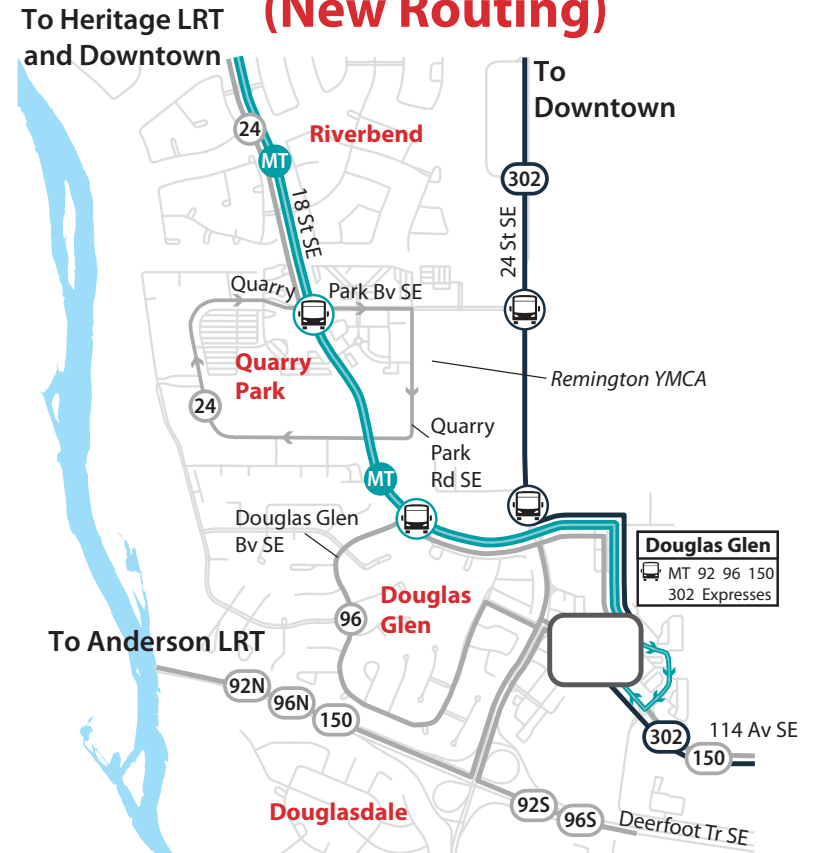

Route 302: Southeast BRT

Serves Downtown, Inglewood, Ramsay, Bonnybrook, Lynnwood, Ogden, Southill, Quarry Park, Douglas Glen, 130 Av SE, Prestwick, New Brighton, McKenzie Towne, Copperfield, Auburn Bay, Mahogany, Seton and South Hospital. Changes to route in Quarry Park.

| Service Level: 10 min peak, 25 min off-peak | Service Span: Until 21:45 weekdays, 21:30 weekends

Quarry Park (Existing Routing)

Quarry Park (New Routing)

Legend

- Southeast BRT**
Peak/Off-Peak: 10 min / 25 min
Span: Until 21:45 / 21:30
- Route 302 Stop**
- Intersecting Bus Route**
- Multiple Bus Routes**
- MAX Teal**
Peak/Off-Peak: 18 min / 20-25 min
Span: Until 21:00 / 20:00
- MAX Station**