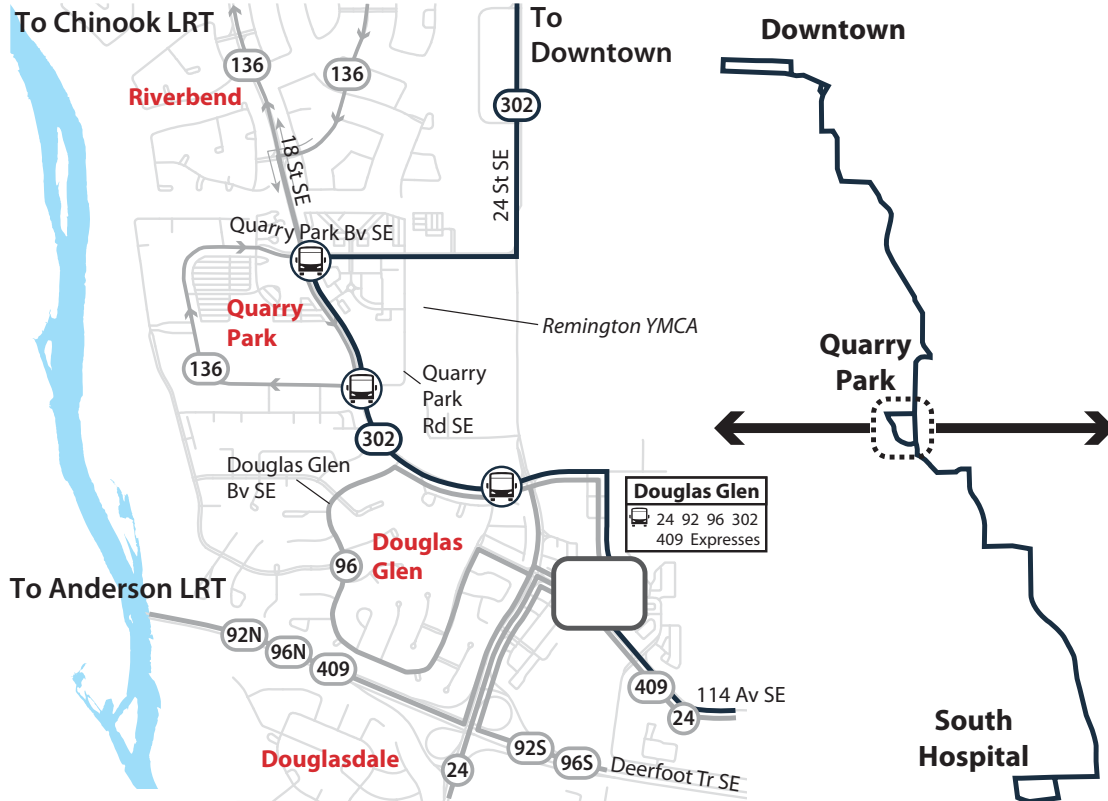

Route 302: Southeast BRT

Serves Downtown, Inglewood, Ramsay, Bonnybrook, Lynnwood, Ogden, Southill, Quarry Park, Douglas Glen, 130 Av SE, Prestwick, New Brighton, McKenzie Towne, Copperfield, Auburn Bay, Mahogany, Seton and South Hospital. Changes to route in Quarry Park.

| Service Level: 10 min peak, 25 min off-peak | Service Span: Until 21:45 weekdays, 21:30 weekends

Quarry Park (Existing Routing)

Quarry Park (New Routing)

Legend

- Southeast BRT**
Peak/Off-Peak: 10 min / 25 min
Span: Until 21:45 / 21:30
- Route 302 Stop**
- Intersecting Bus Route**
- Multiple Bus Routes**
- MAX Teal**
Peak/Off-Peak: 18 min / 20-25 min
Span: Until 21:00 / 20:00
- MAX Station**