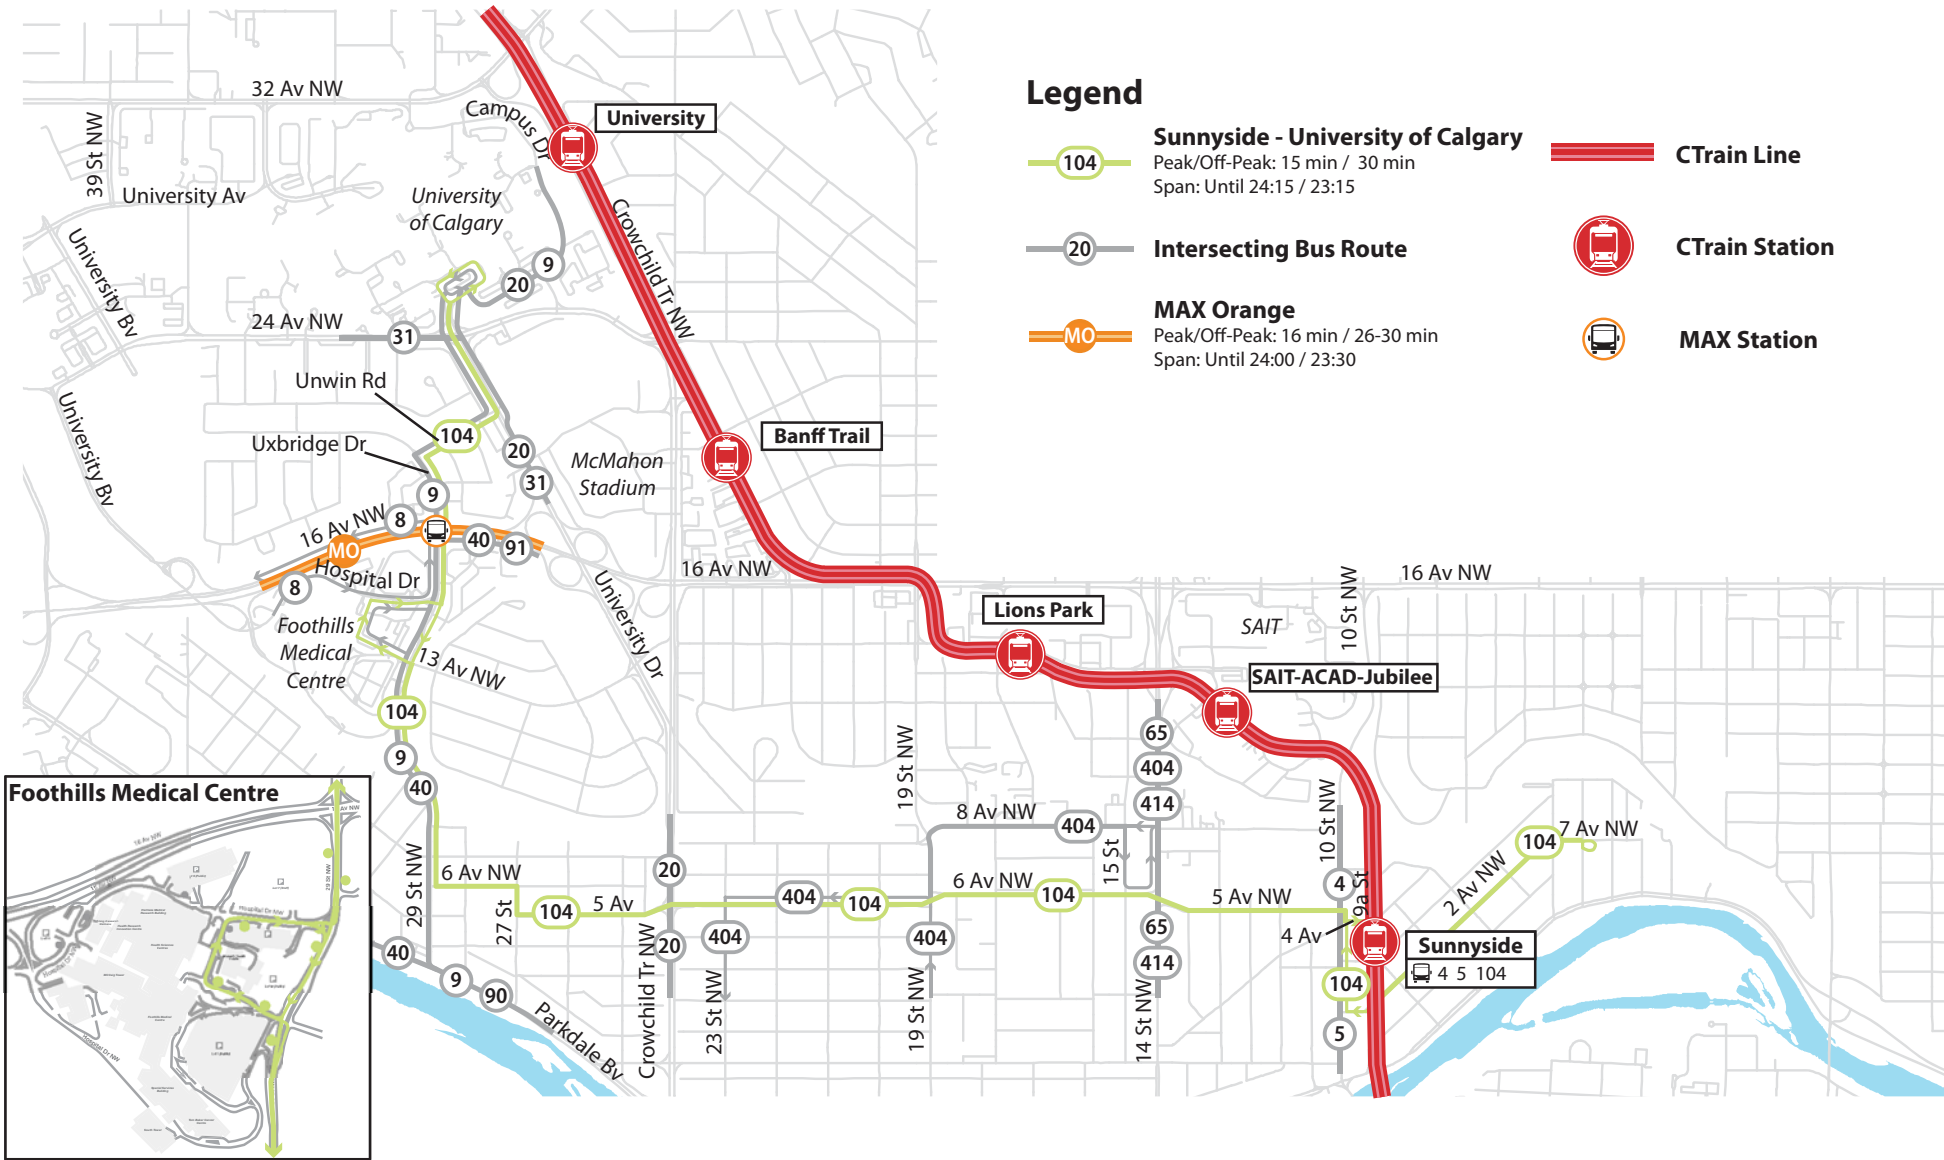

# Route 104: Sunnyside – University of Calgary

Serves Sunnyside, Hillhurst, West Hillhurst, Parkdale, Foothills Medical Centre, University Heights and University of Calgary.  
 Extension of Route 104 to University of Calgary.

**| Service Level: 15 min peak, 30 min off-peak | Service Span: Until 24:15 weekdays, 23:15 weekends**

### Legend

- **104** Sunnyside - University of Calgary  
Peak/Off-Peak: 15 min / 30 min  
Span: Until 24:15 / 23:15
- = **CTrain Line**
- **20** Intersecting Bus Route
- ⊗ **CTrain Station**
- **MO** **MAX Orange**  
Peak/Off-Peak: 16 min / 26-30 min  
Span: Until 24:00 / 23:30
- ⊗ **MAX Station**