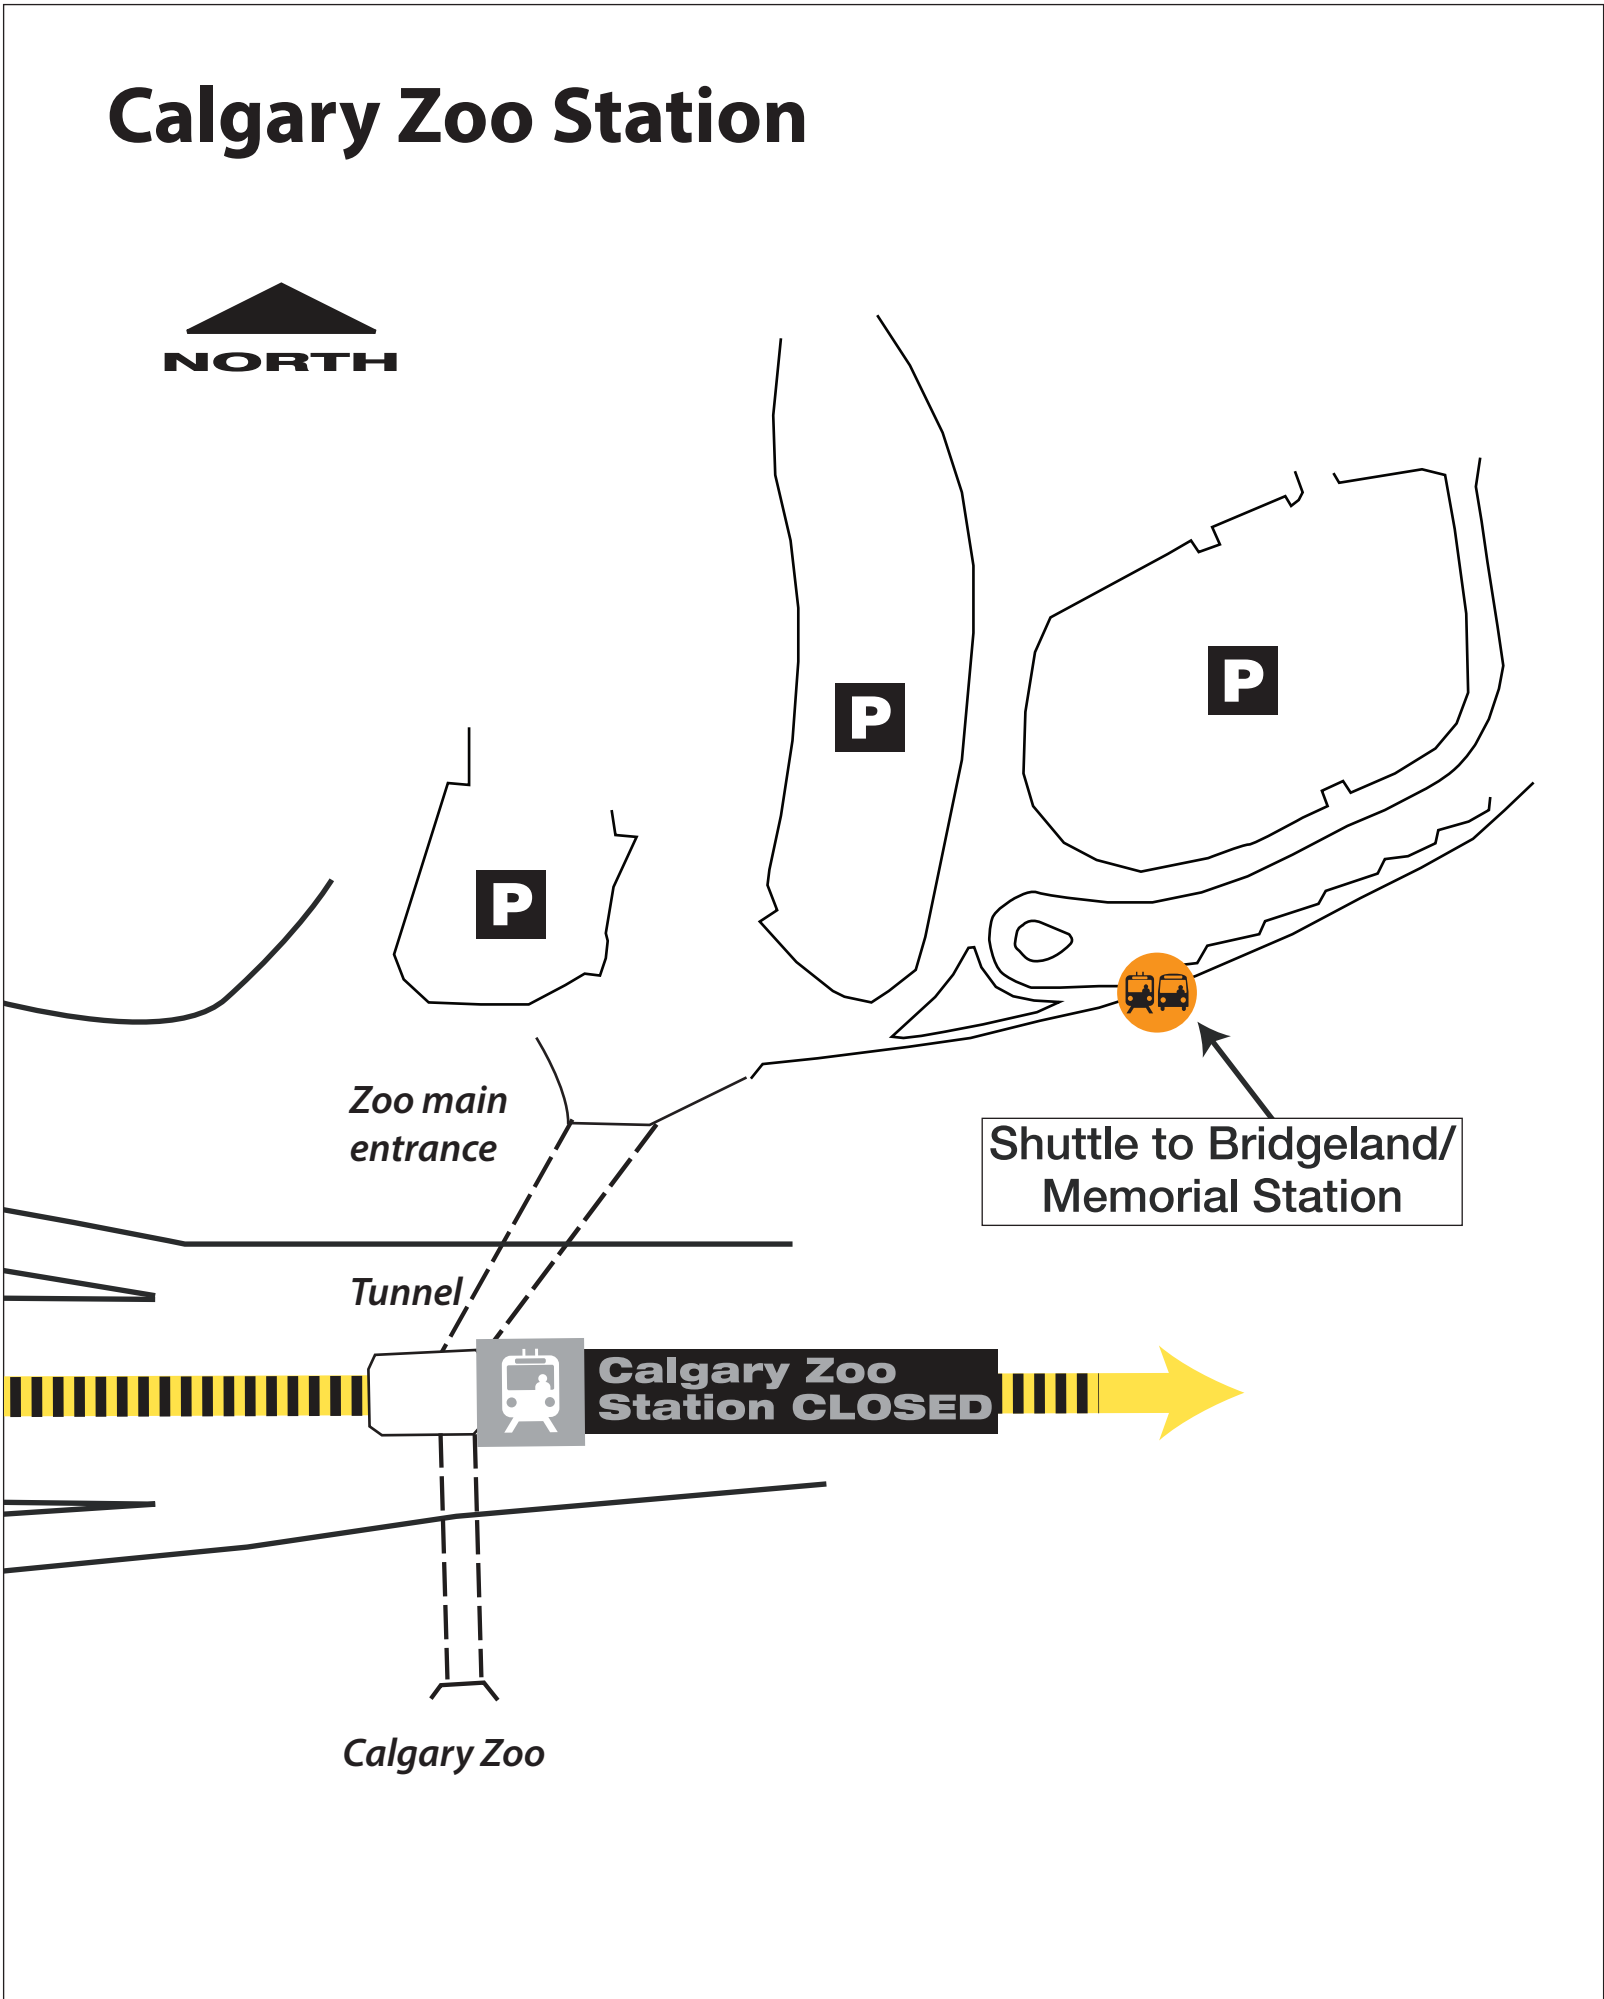

# Zoo Station CLOSED April 28-29

**Shuttle buses will connect you  
to Bridgeland Station**

## Catch shuttle near Zoo main entrance

**The Bridgeland - Zoo shuttle bus runs between the Calgary Zoo and Bridgeland Station.**

Once you're at Bridgeland Station:

- Catch the 69 Street CTrain to go downtown.
- Transfer to the Franklin shuttle bus to go northeast (Saddletowne).