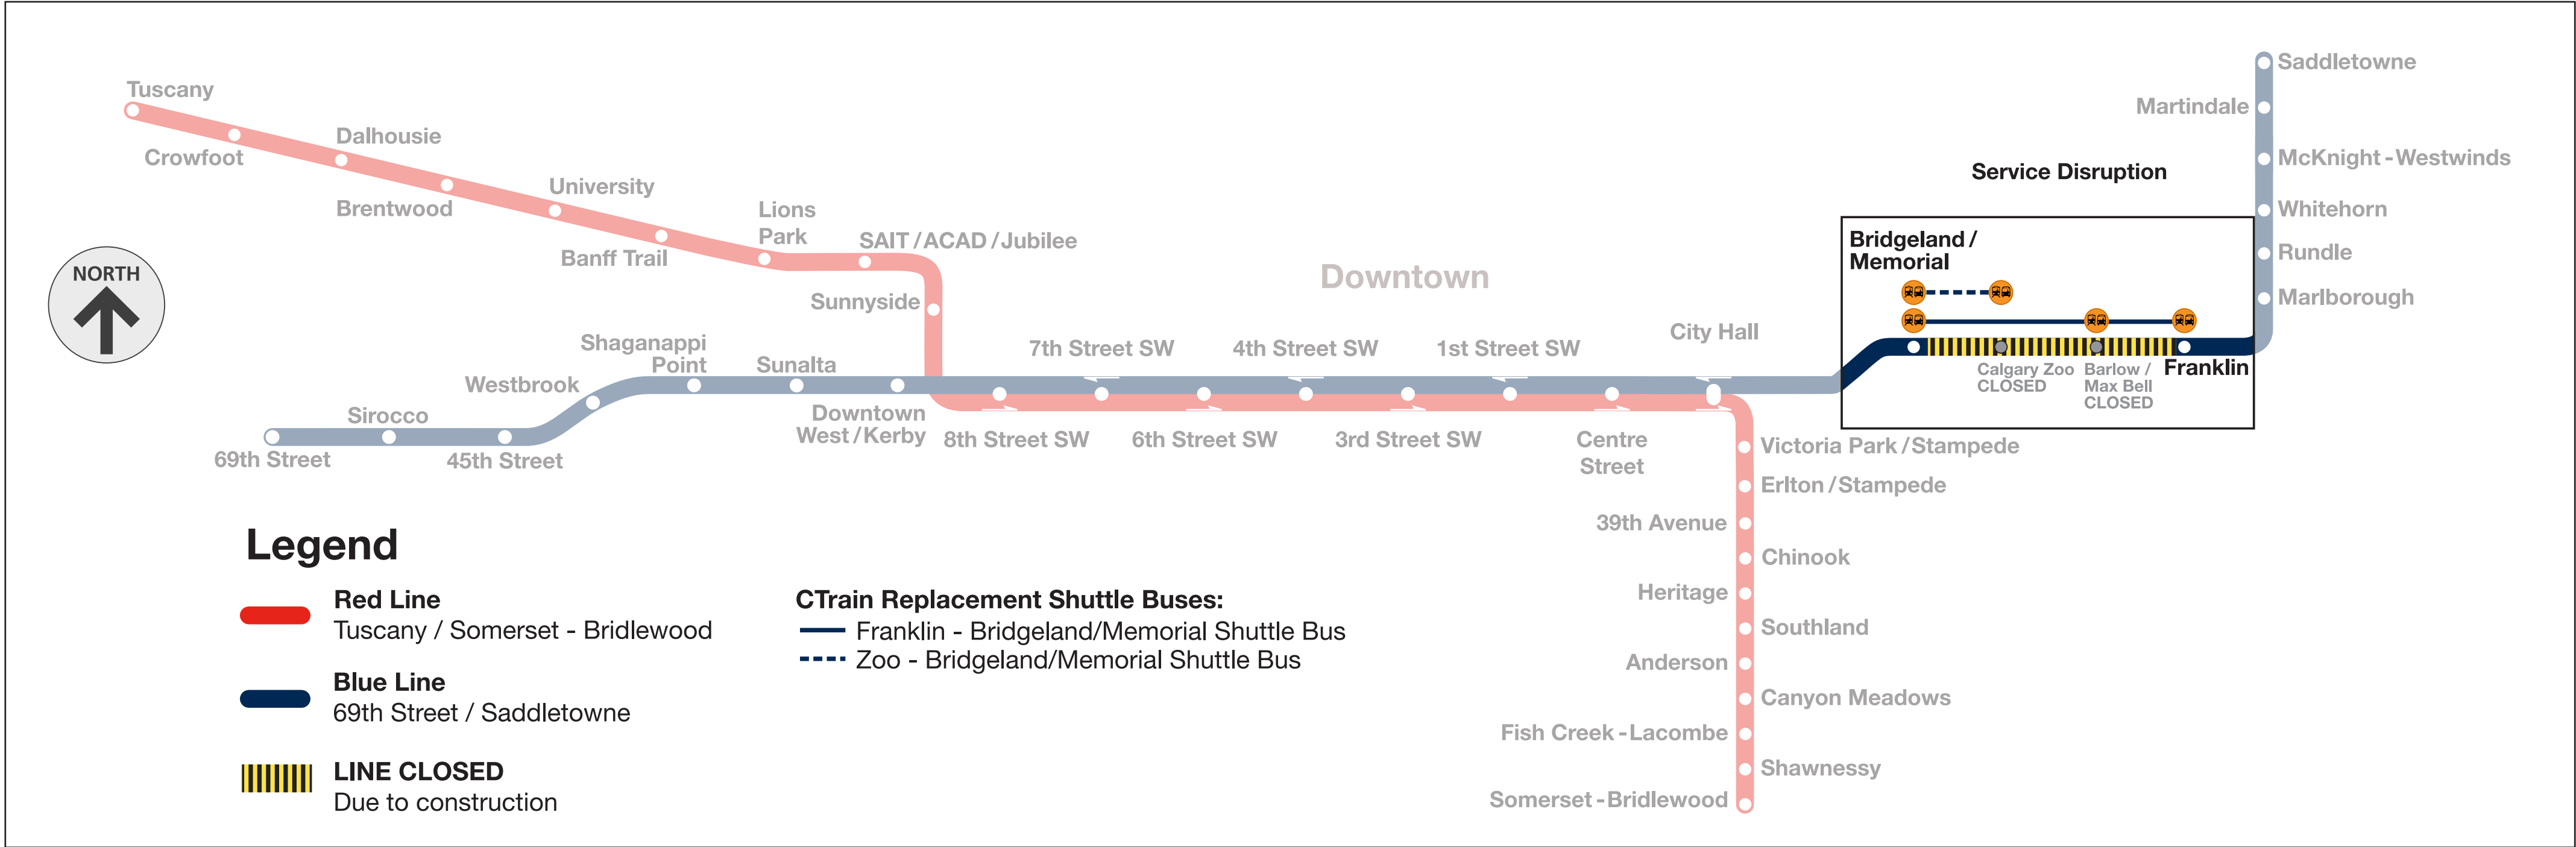

# Zoo Station CLOSED April 28-29

**Shuttle buses will connect you  
to Bridgeland Station**

## Catch shuttle near Zoo main entrance

**The Bridgeland - Zoo shuttle bus runs between the Calgary Zoo and Bridgeland Station.**

Once you're at Bridgeland Station:

- Catch the 69 Street CTrain to go downtown.
- Transfer to the Franklin shuttle bus to go northeast (Saddletowne).