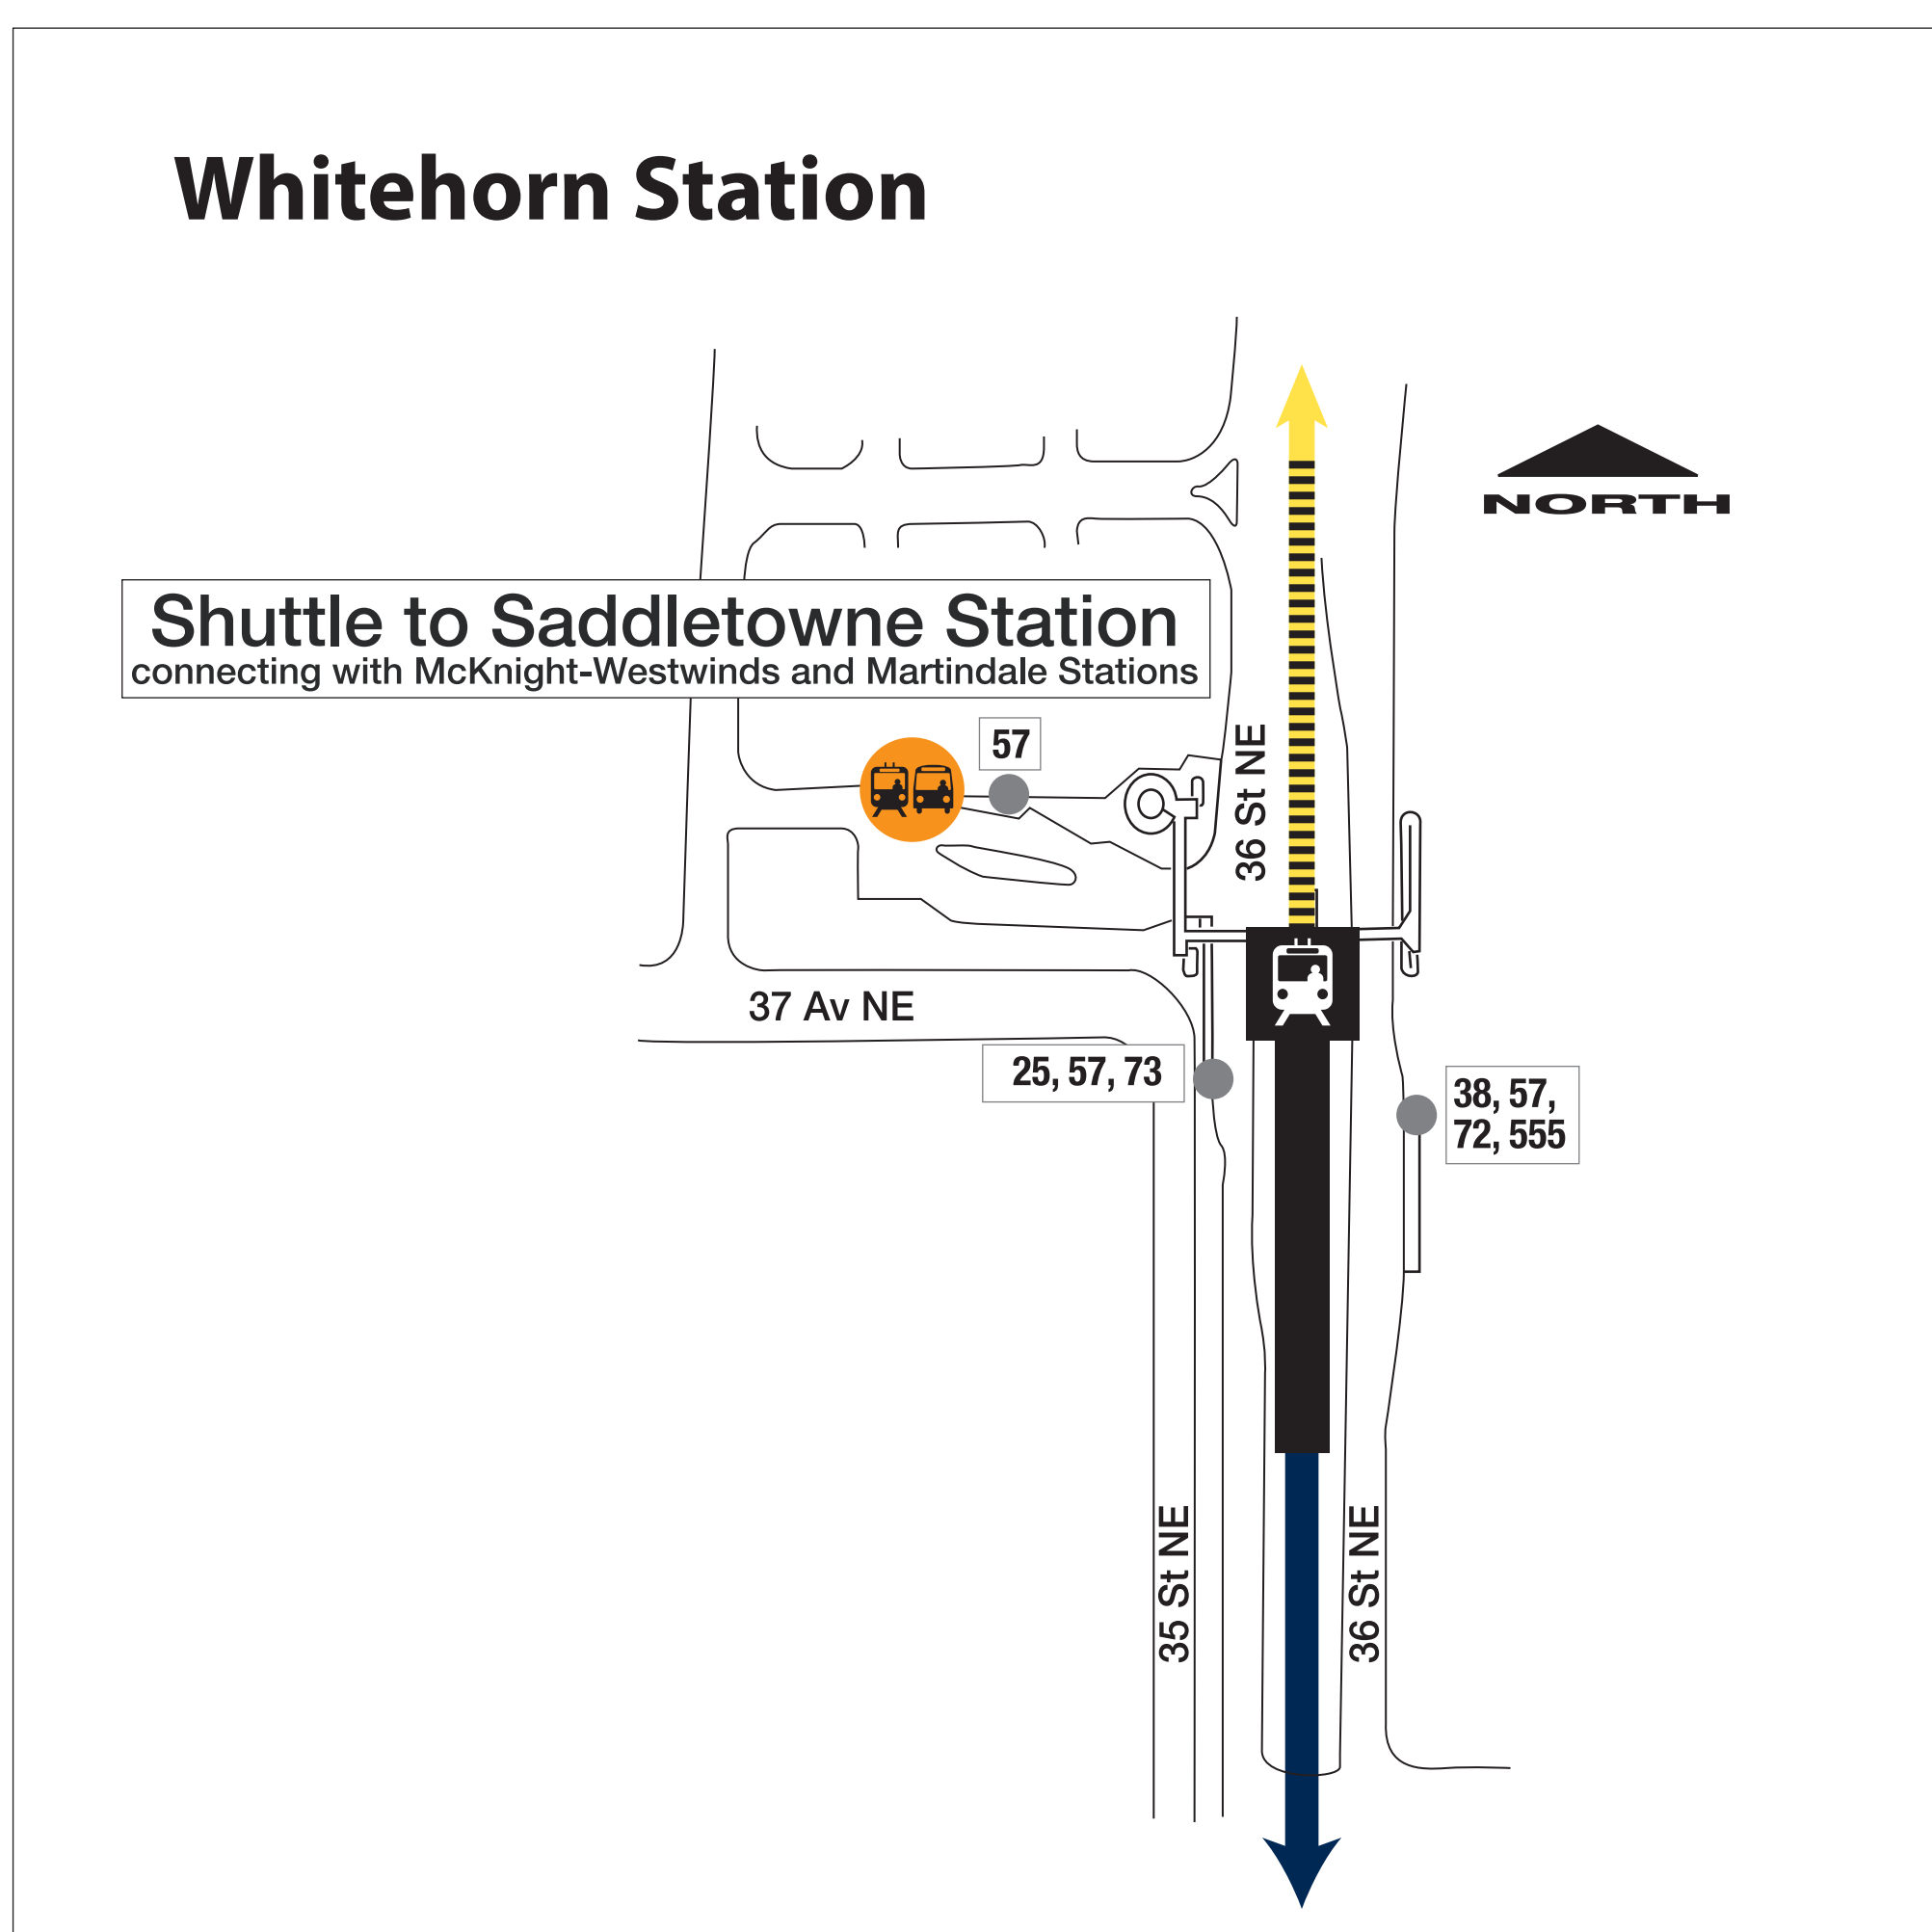

Whitehorn to Saddletowne CLOSED June 16-17

Shuttle buses replace CTrains between Whitehorn and Saddletowne stations

Catch shuttle at the bus loop

Catch the shuttle at the bus loop, next to the Route 57 stop. It goes to Saddletowne with stops at McKnight-Westwinds and Martindale stations.