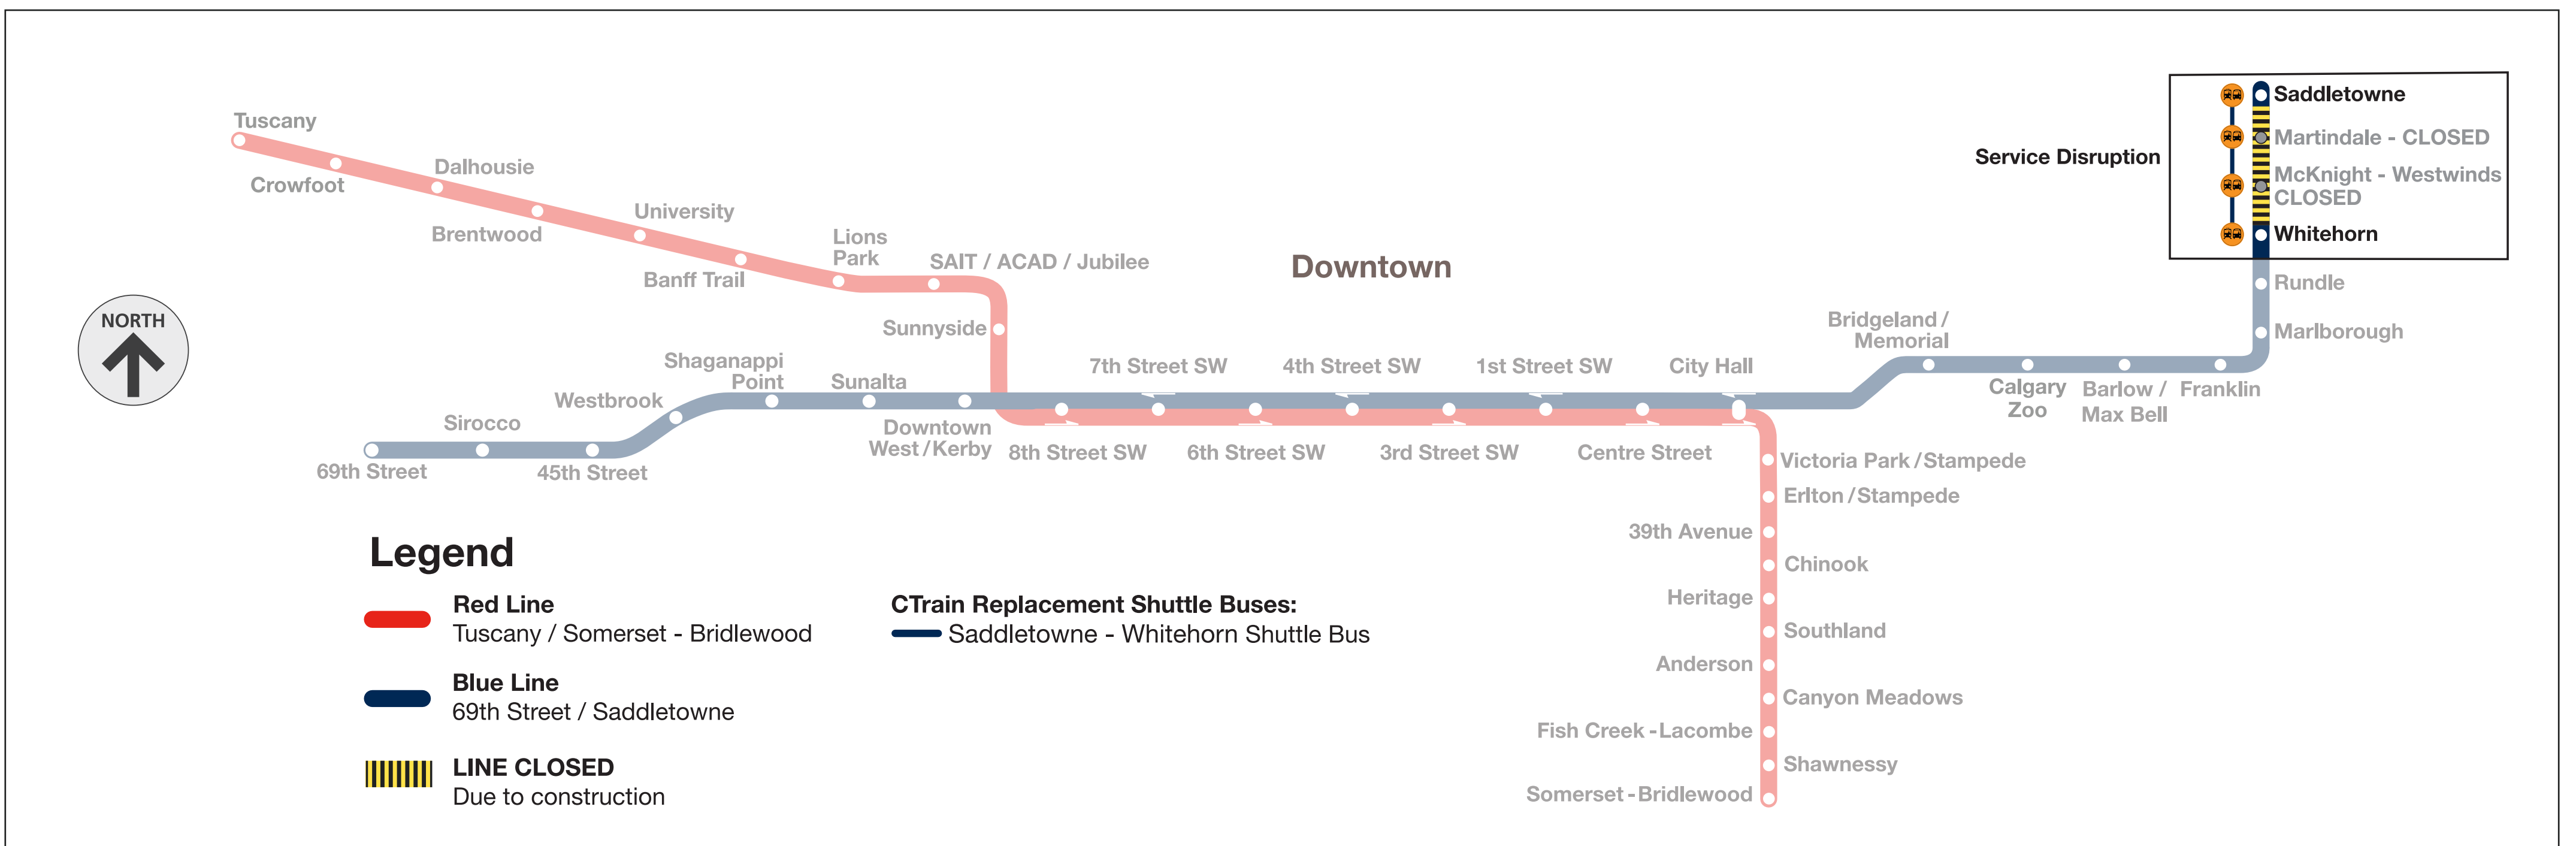

Whitehorn to Saddletowne CLOSED June 16-17

Shuttle buses replace CTrains between Whitehorn and Saddletowne stations

Catch shuttle at the bus loop

Catch the shuttle at the bus loop, next to the Route 57 stop. It goes to Saddletowne with stops at McKnight-Westwinds and Martindale stations.