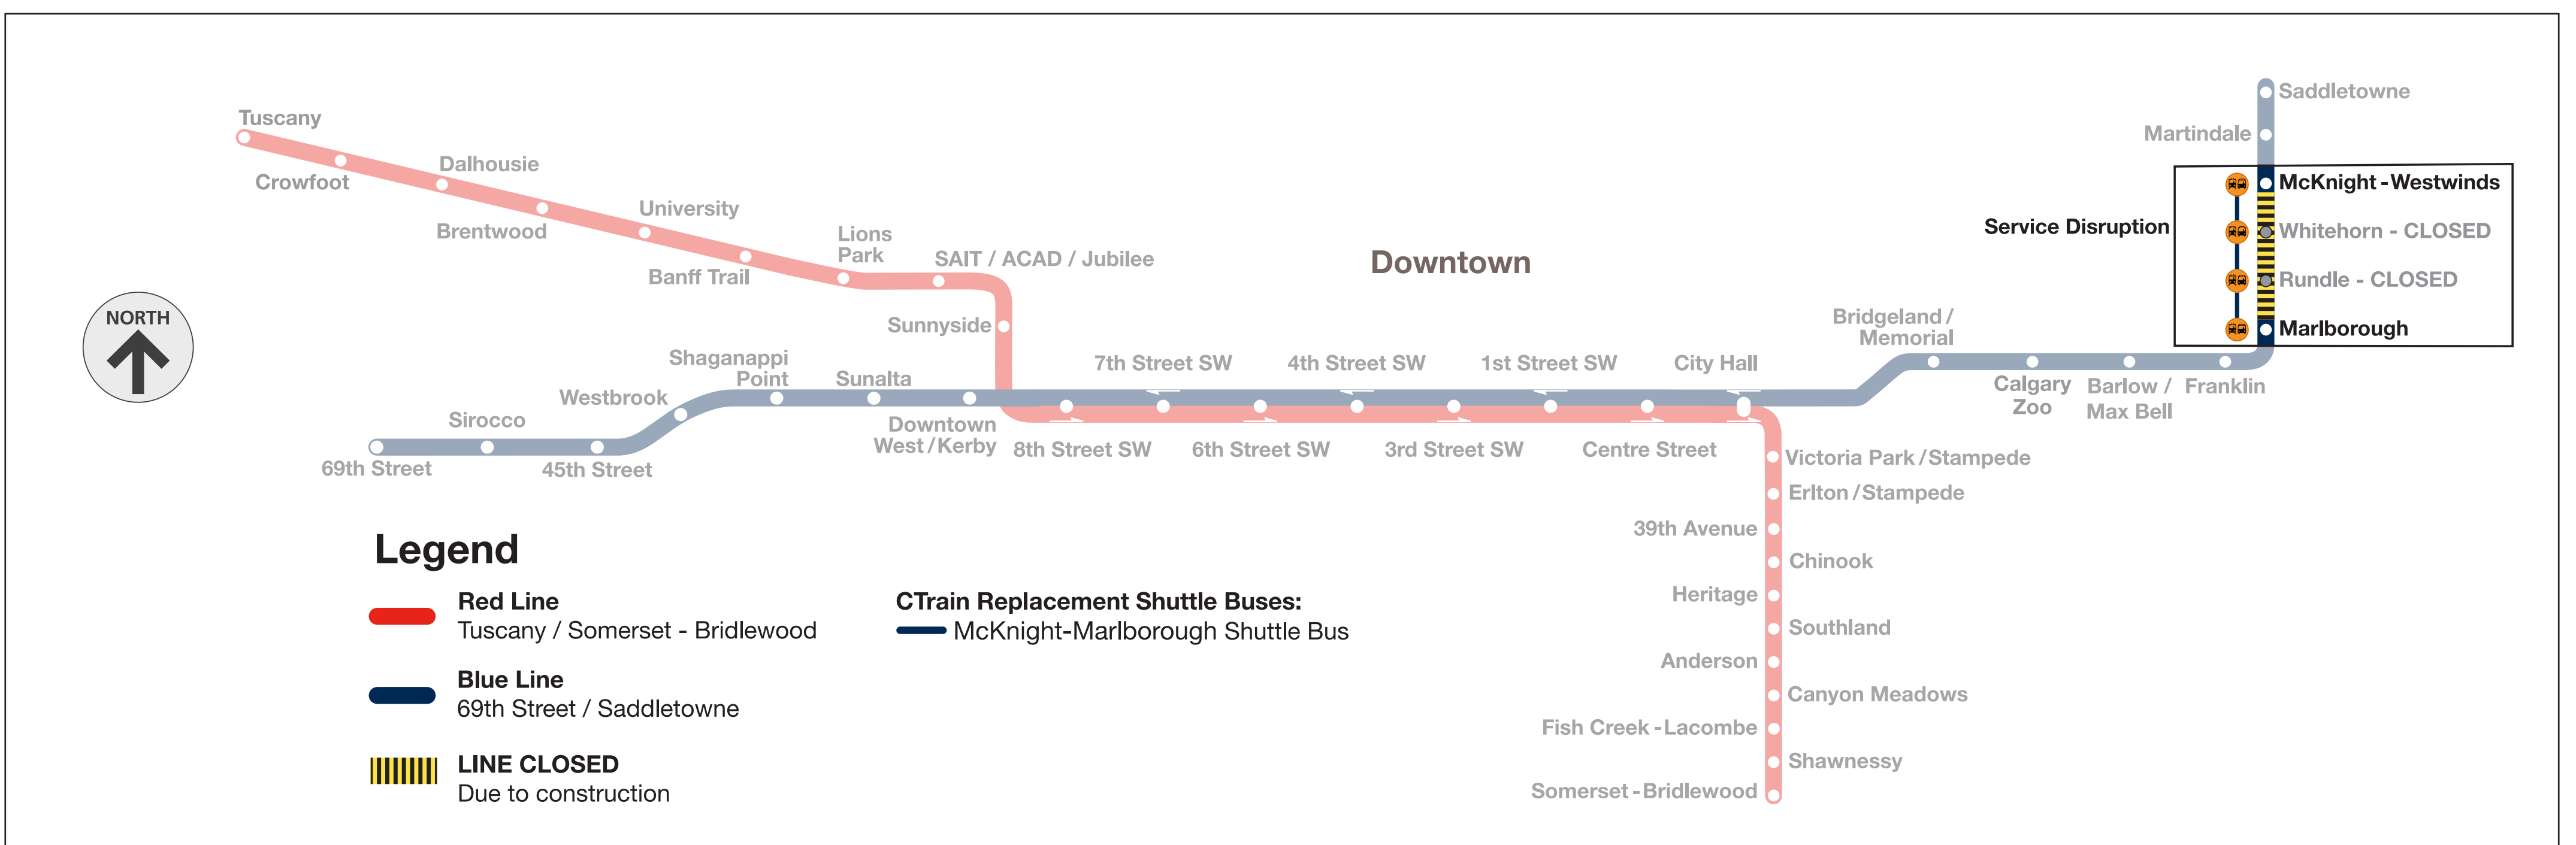

# Whitehorn Station CLOSED June 30 - July 2

**Shuttle buses replace CTrains between McKnight-Westwinds and Marlborough stations**

## Catch shuttle buses on 36 Street NE

**Going south (69 Street CTrain)**  
Catch the shuttle bus on the west side of 36 St NE. It goes to Rundle and Marlborough stations. You can catch the 69 Street CTrain at Marlborough.

**Going north (Saddletowne CTrain)**  
Catch the shuttle bus to McKnight-Westwinds station on the east side of 36 St NE.