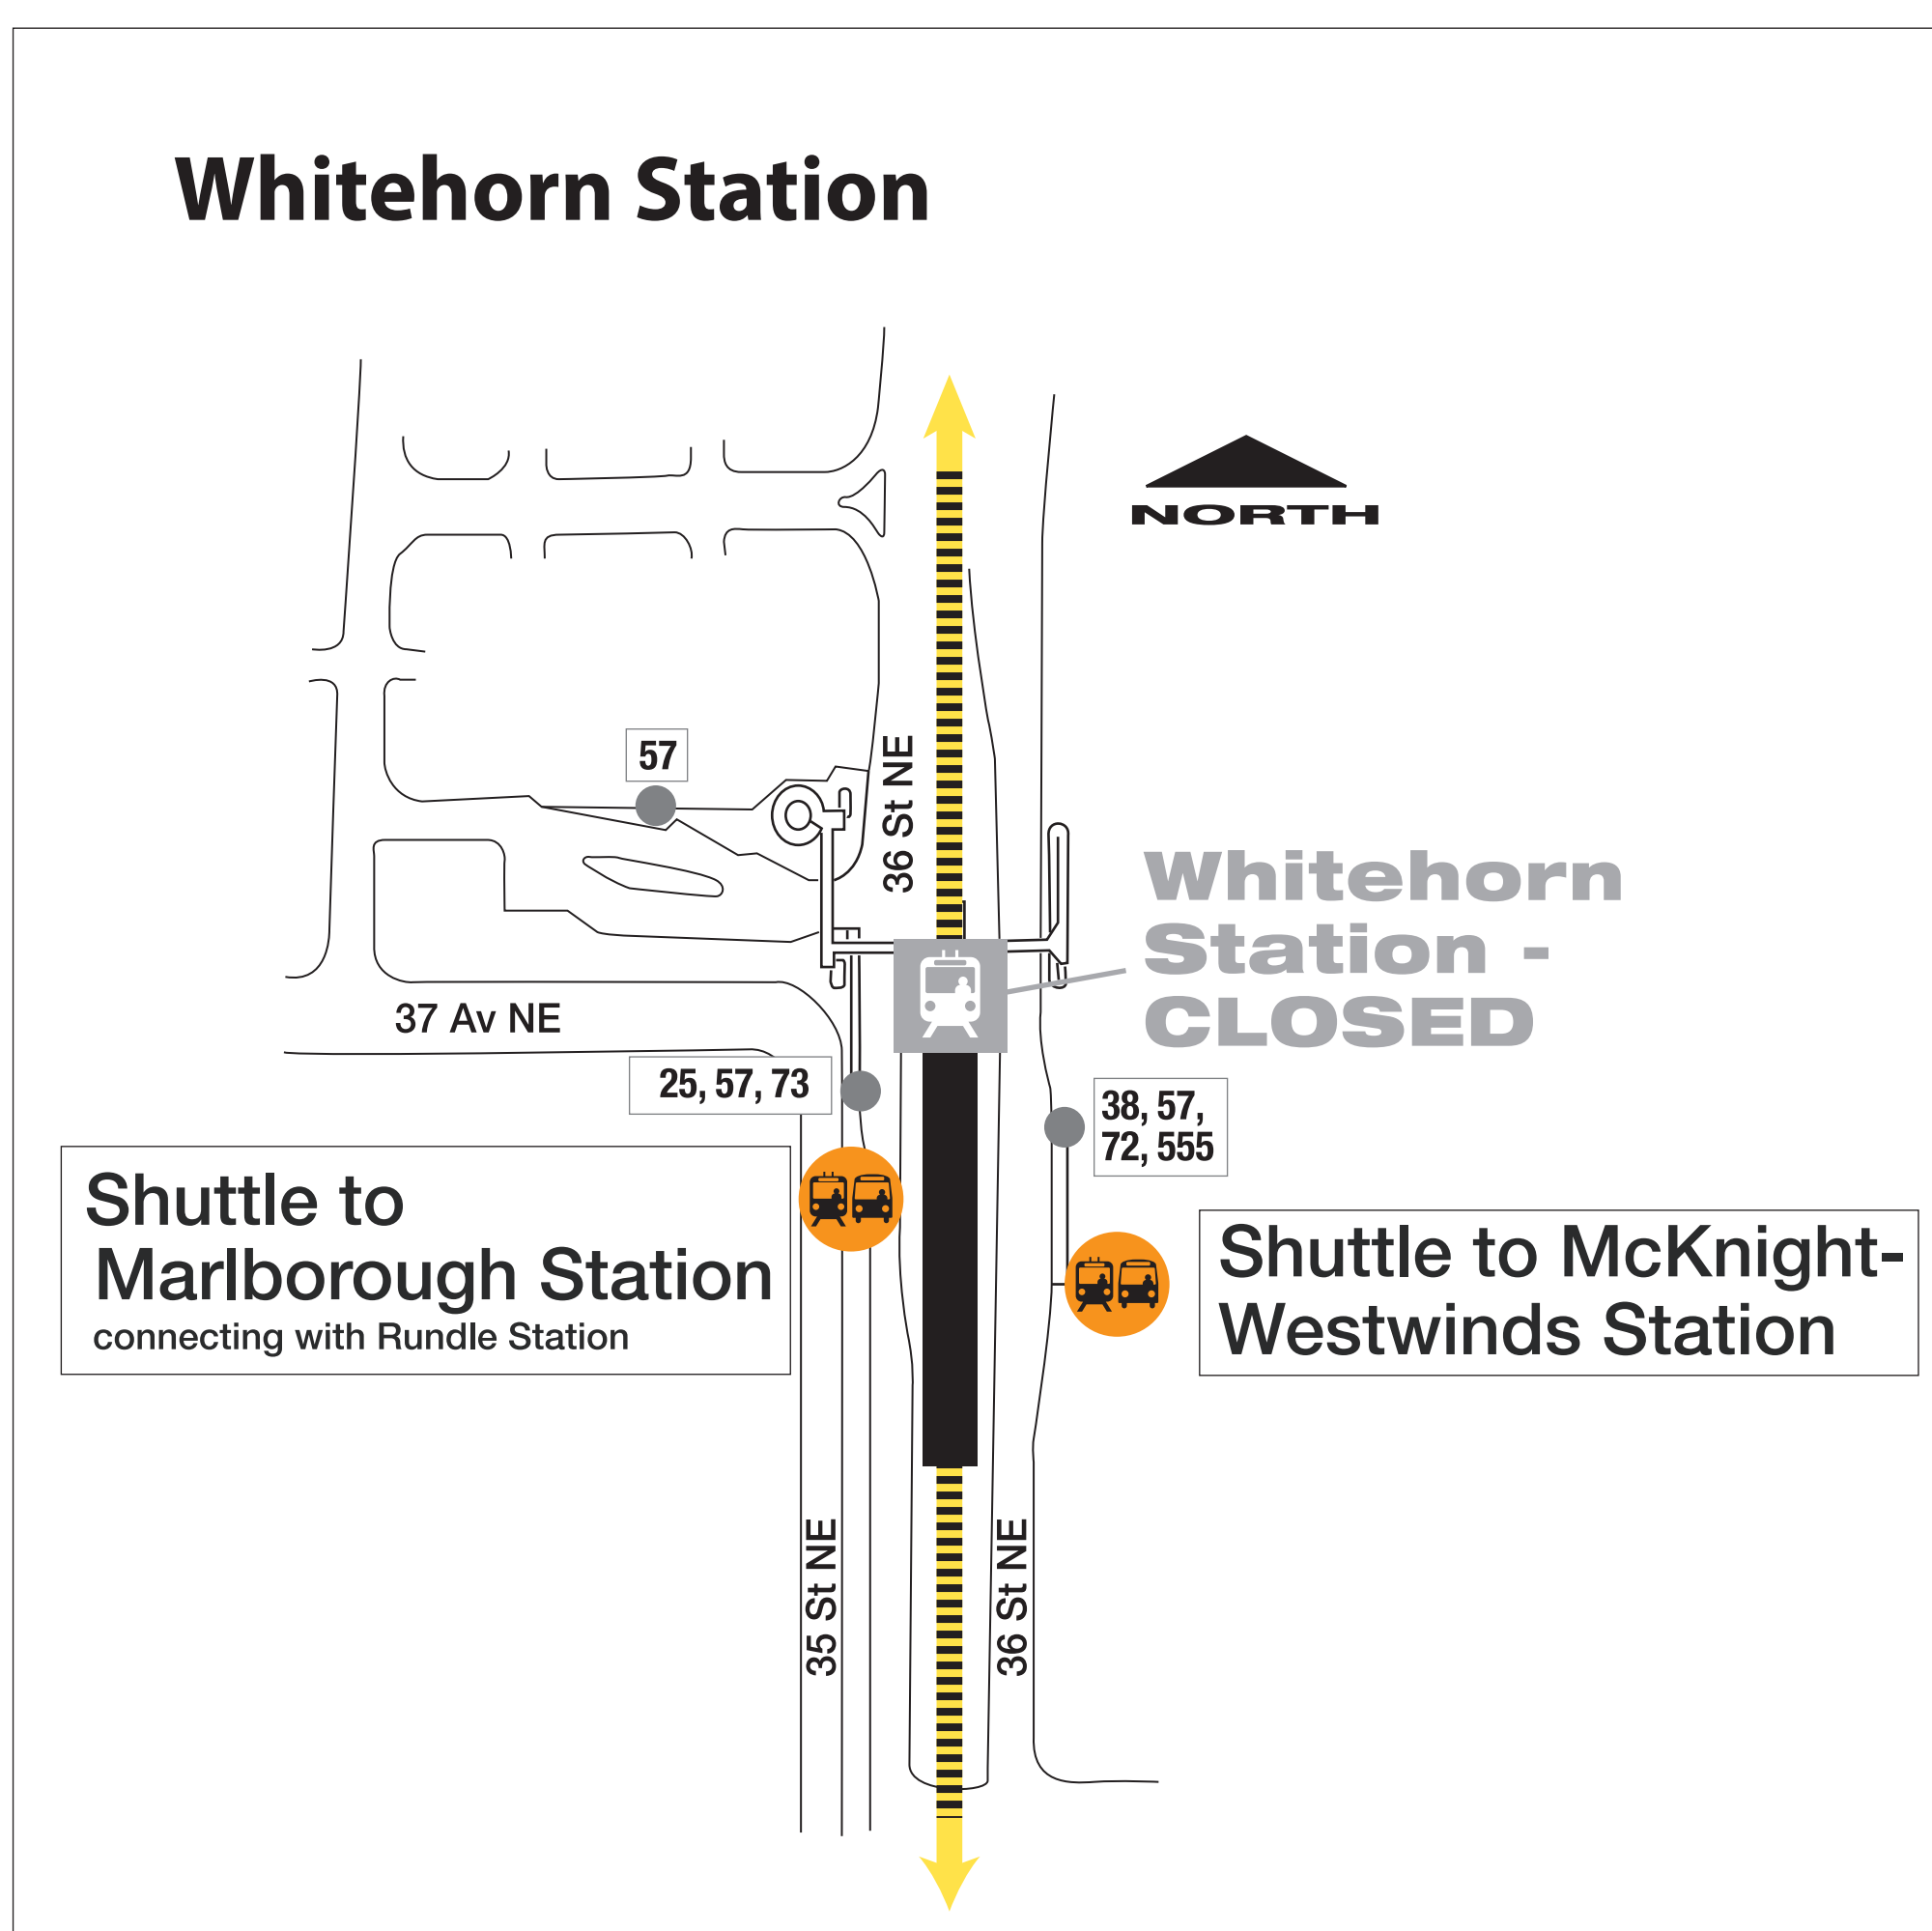

# Whitehorn Station CLOSED June 30 - July 2

**Shuttle buses replace CTrains between McKnight-Westwinds and Marlborough stations**

## Catch shuttle buses on 36 Street NE

**Going south (69 Street CTrain)**  
Catch the shuttle bus on the west side of 36 St NE. It goes to Rundle and Marlborough stations. You can catch the 69 Street CTrain at Marlborough.

**Going north (Saddletowne CTrain)**  
Catch the shuttle bus to McKnight-Westwinds station on the east side of 36 St NE.