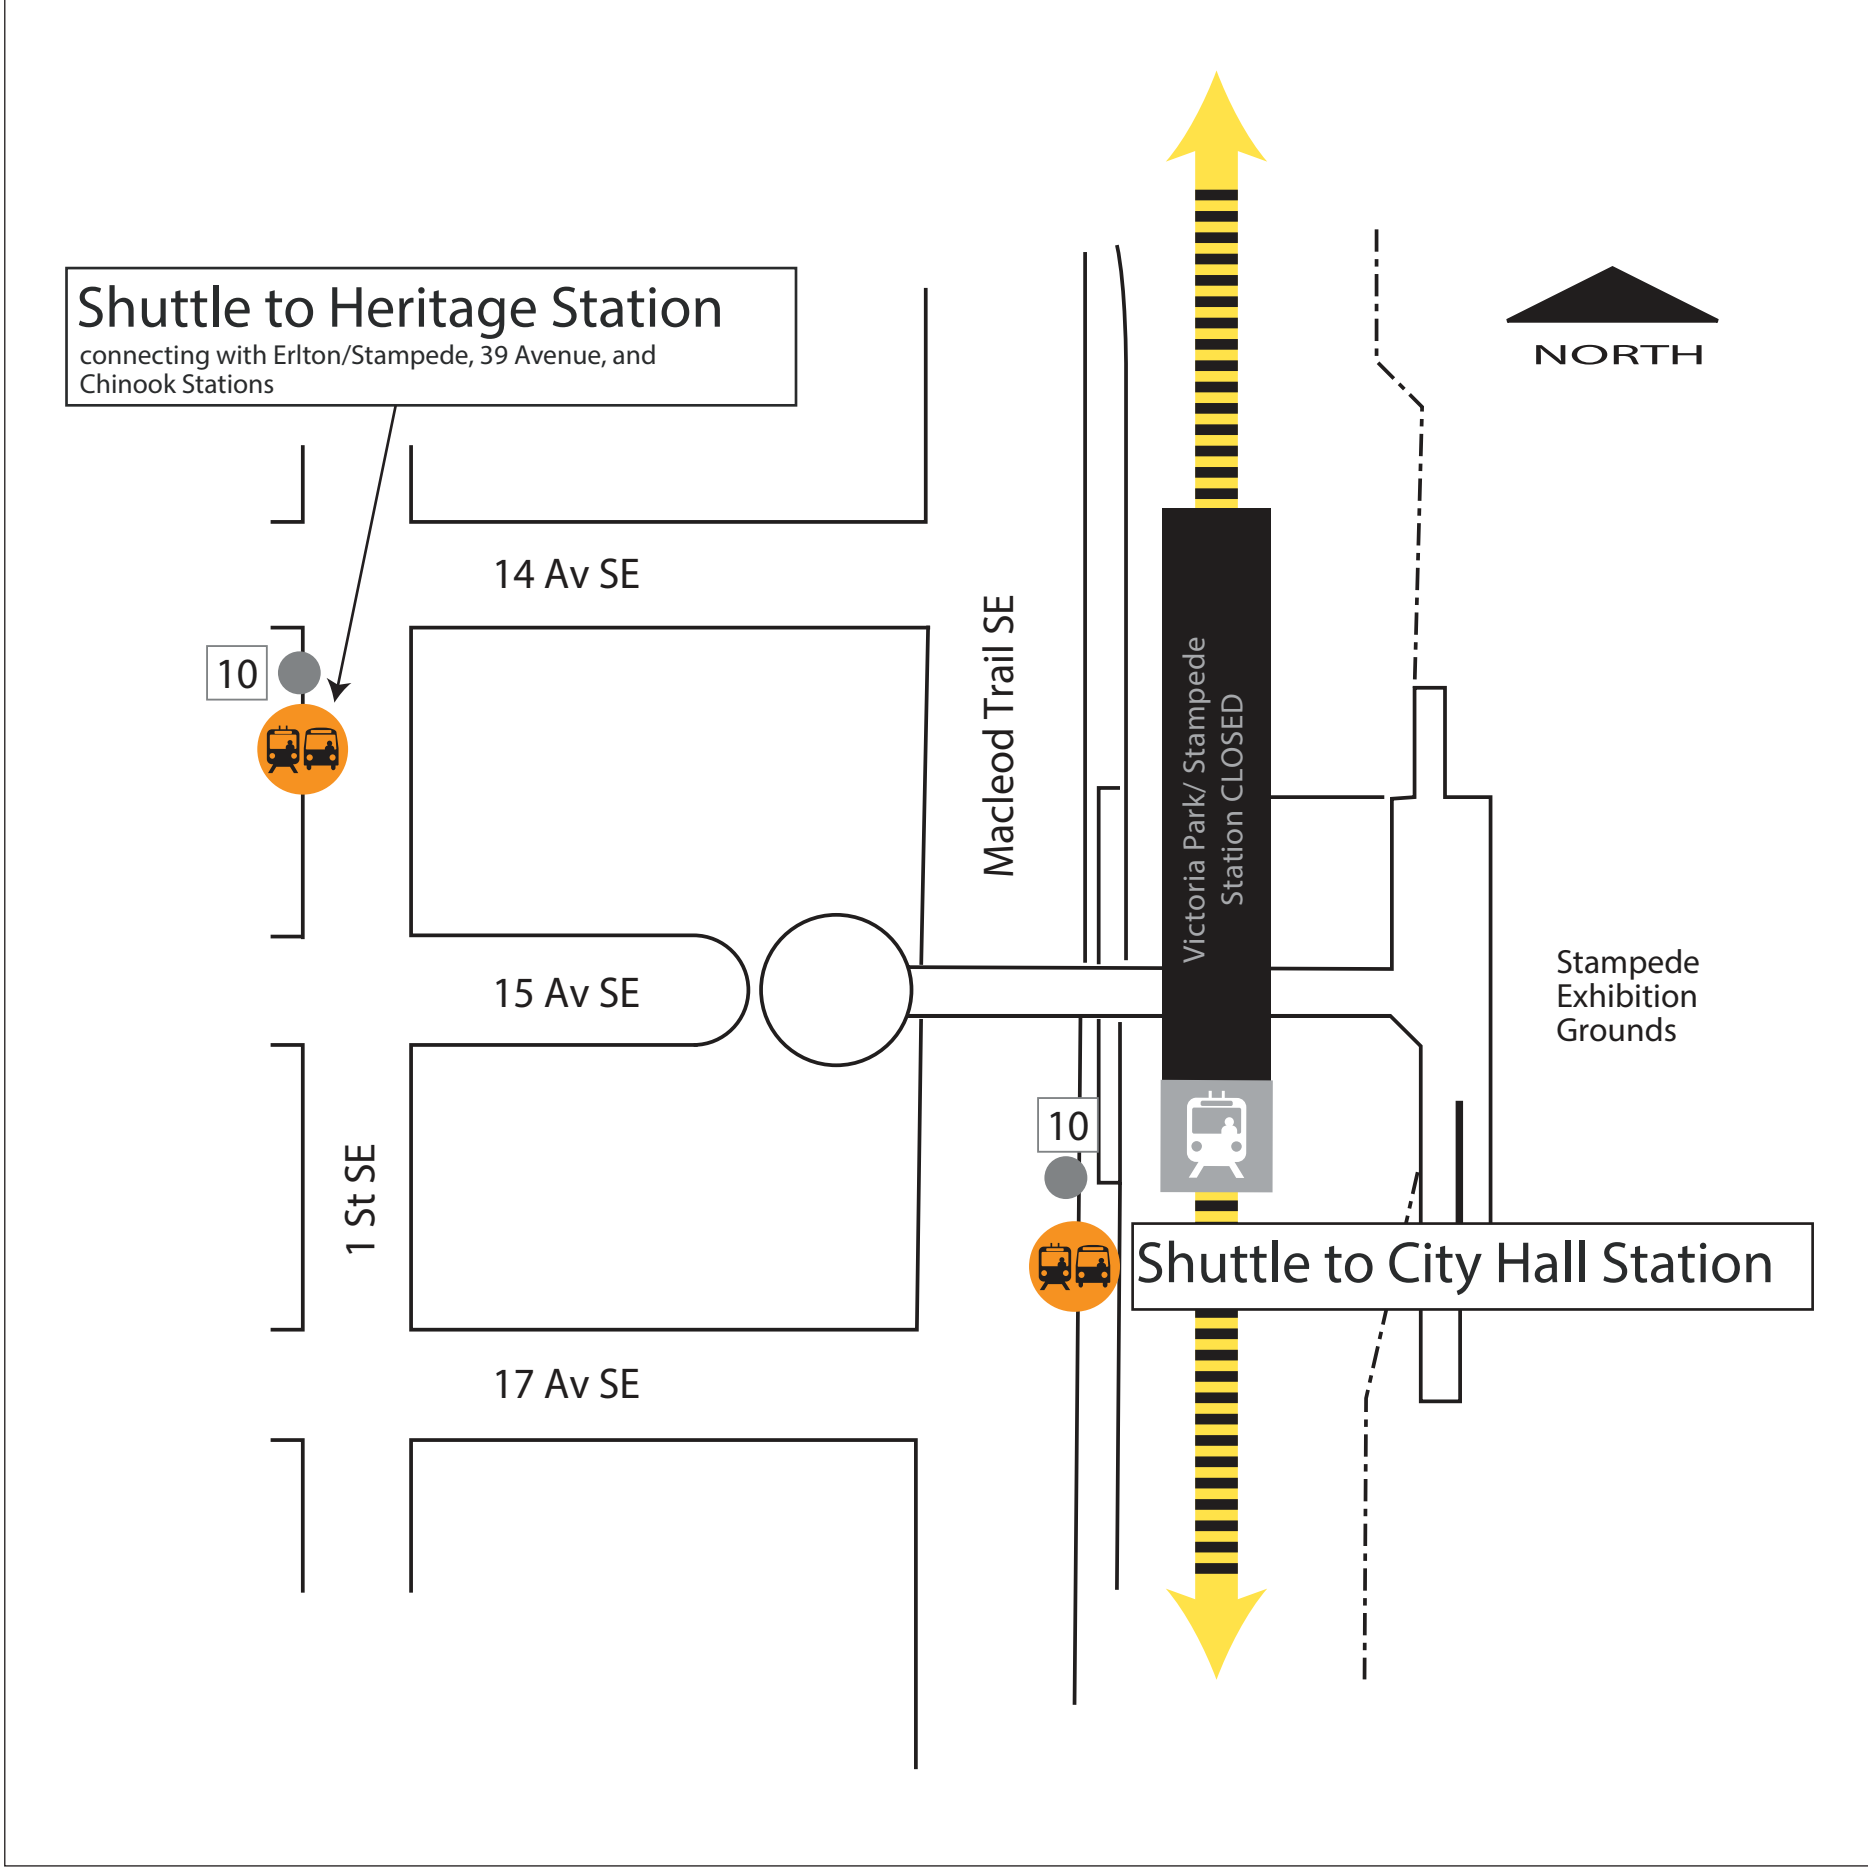

# Victoria Park Station CLOSED Sept. 16-17

## Shuttle buses replace CTrains between City Hall and Heritage stations

## Where to catch your shuttle bus

**Going north (Tuscany)**  
Catch the shuttle next to this station, along Macleod Trail. The shuttle goes City Hall Station where you can catch all other CTrains.

**Going south (Somerset)**  
Catch the shuttle on 1 Street and 14 Avenue S.E. The shuttle goes to all stations between here and Heritage. You can catch the Somerset CTrain at Heritage Station.