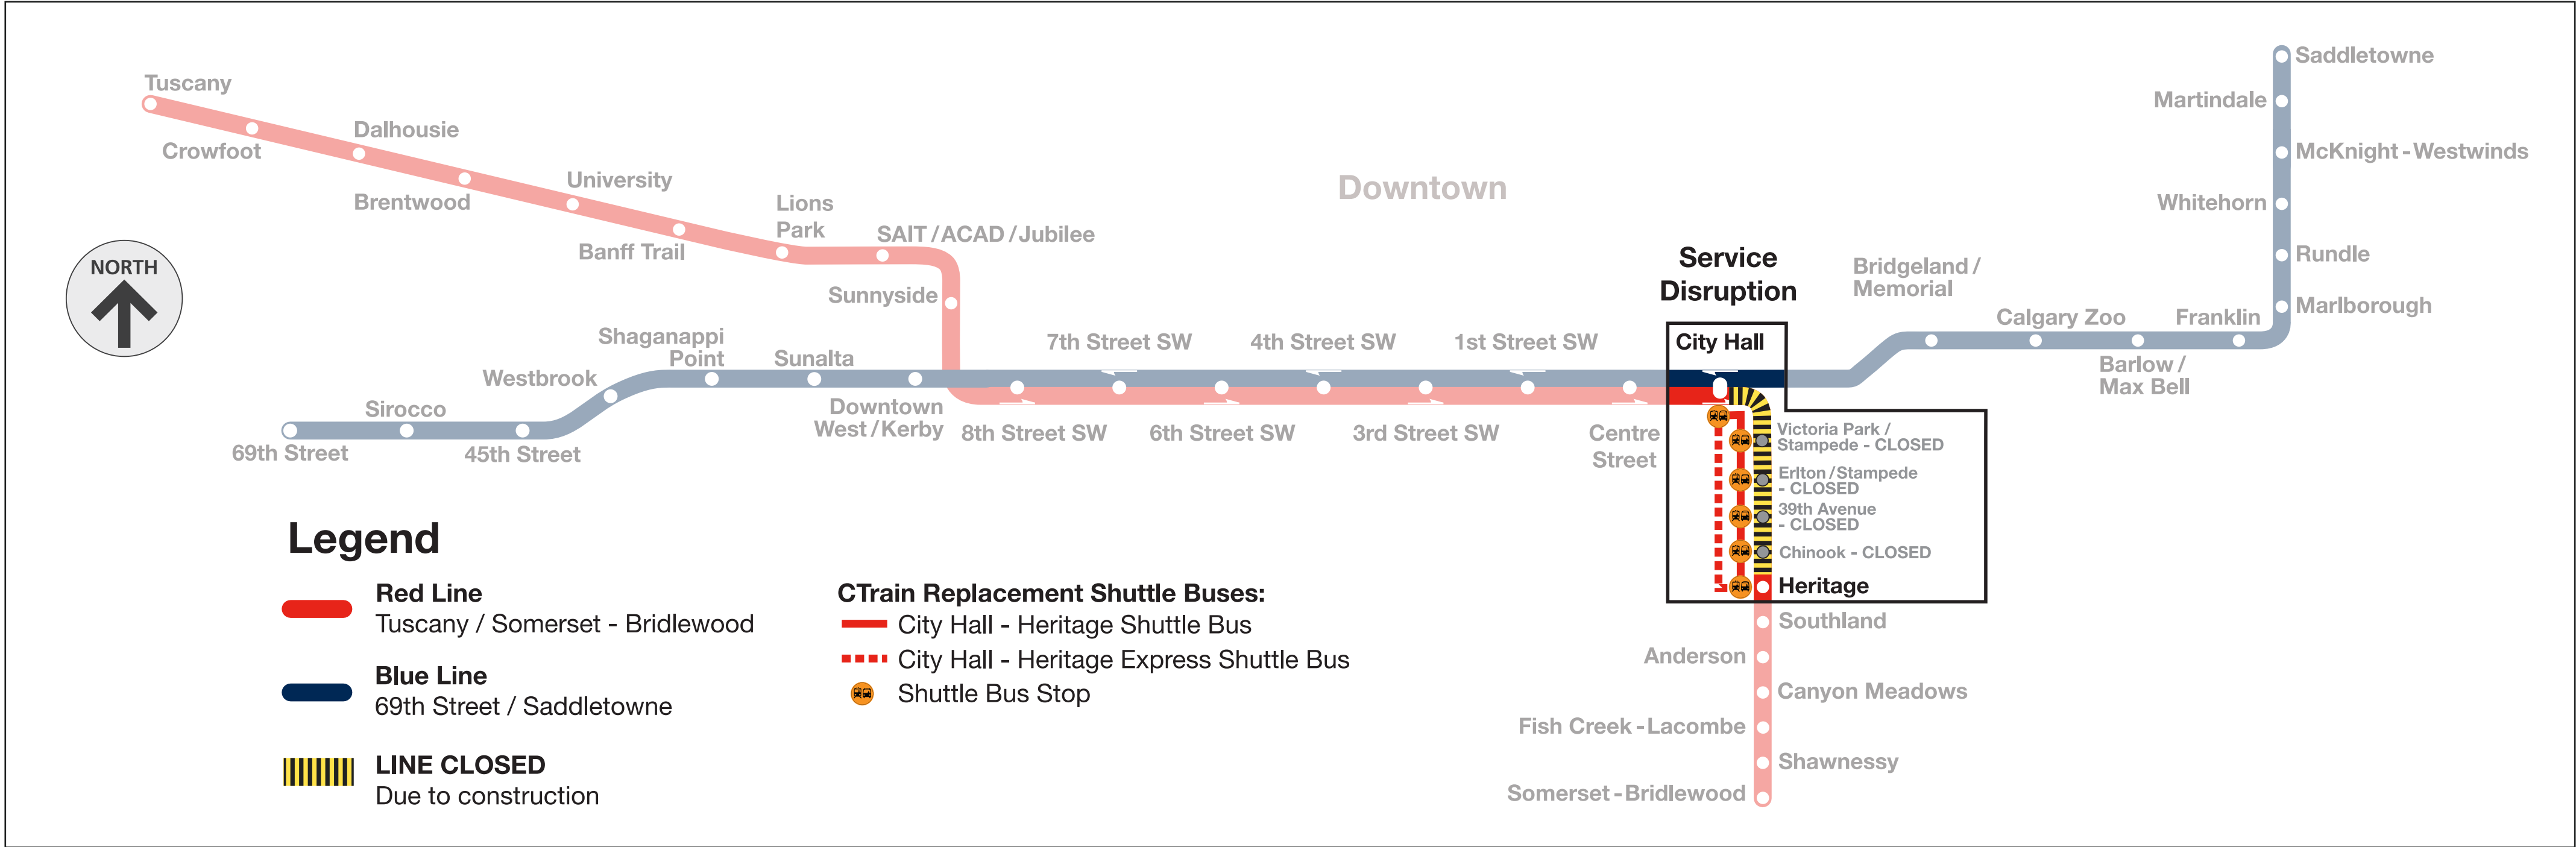

# Victoria Park Station CLOSED Sept. 16-17

## Shuttle buses replace CTrains between City Hall and Heritage stations

## Where to catch your shuttle bus

**Going north (Tuscany)**  
Catch the shuttle next to this station, along Macleod Trail. The shuttle goes City Hall Station where you can catch all other CTrains.

**Going south (Somerset)**  
Catch the shuttle on 1 Street and 14 Avenue S.E. The shuttle goes to all stations between here and Heritage. You can catch the Somerset CTrain at Heritage Station.