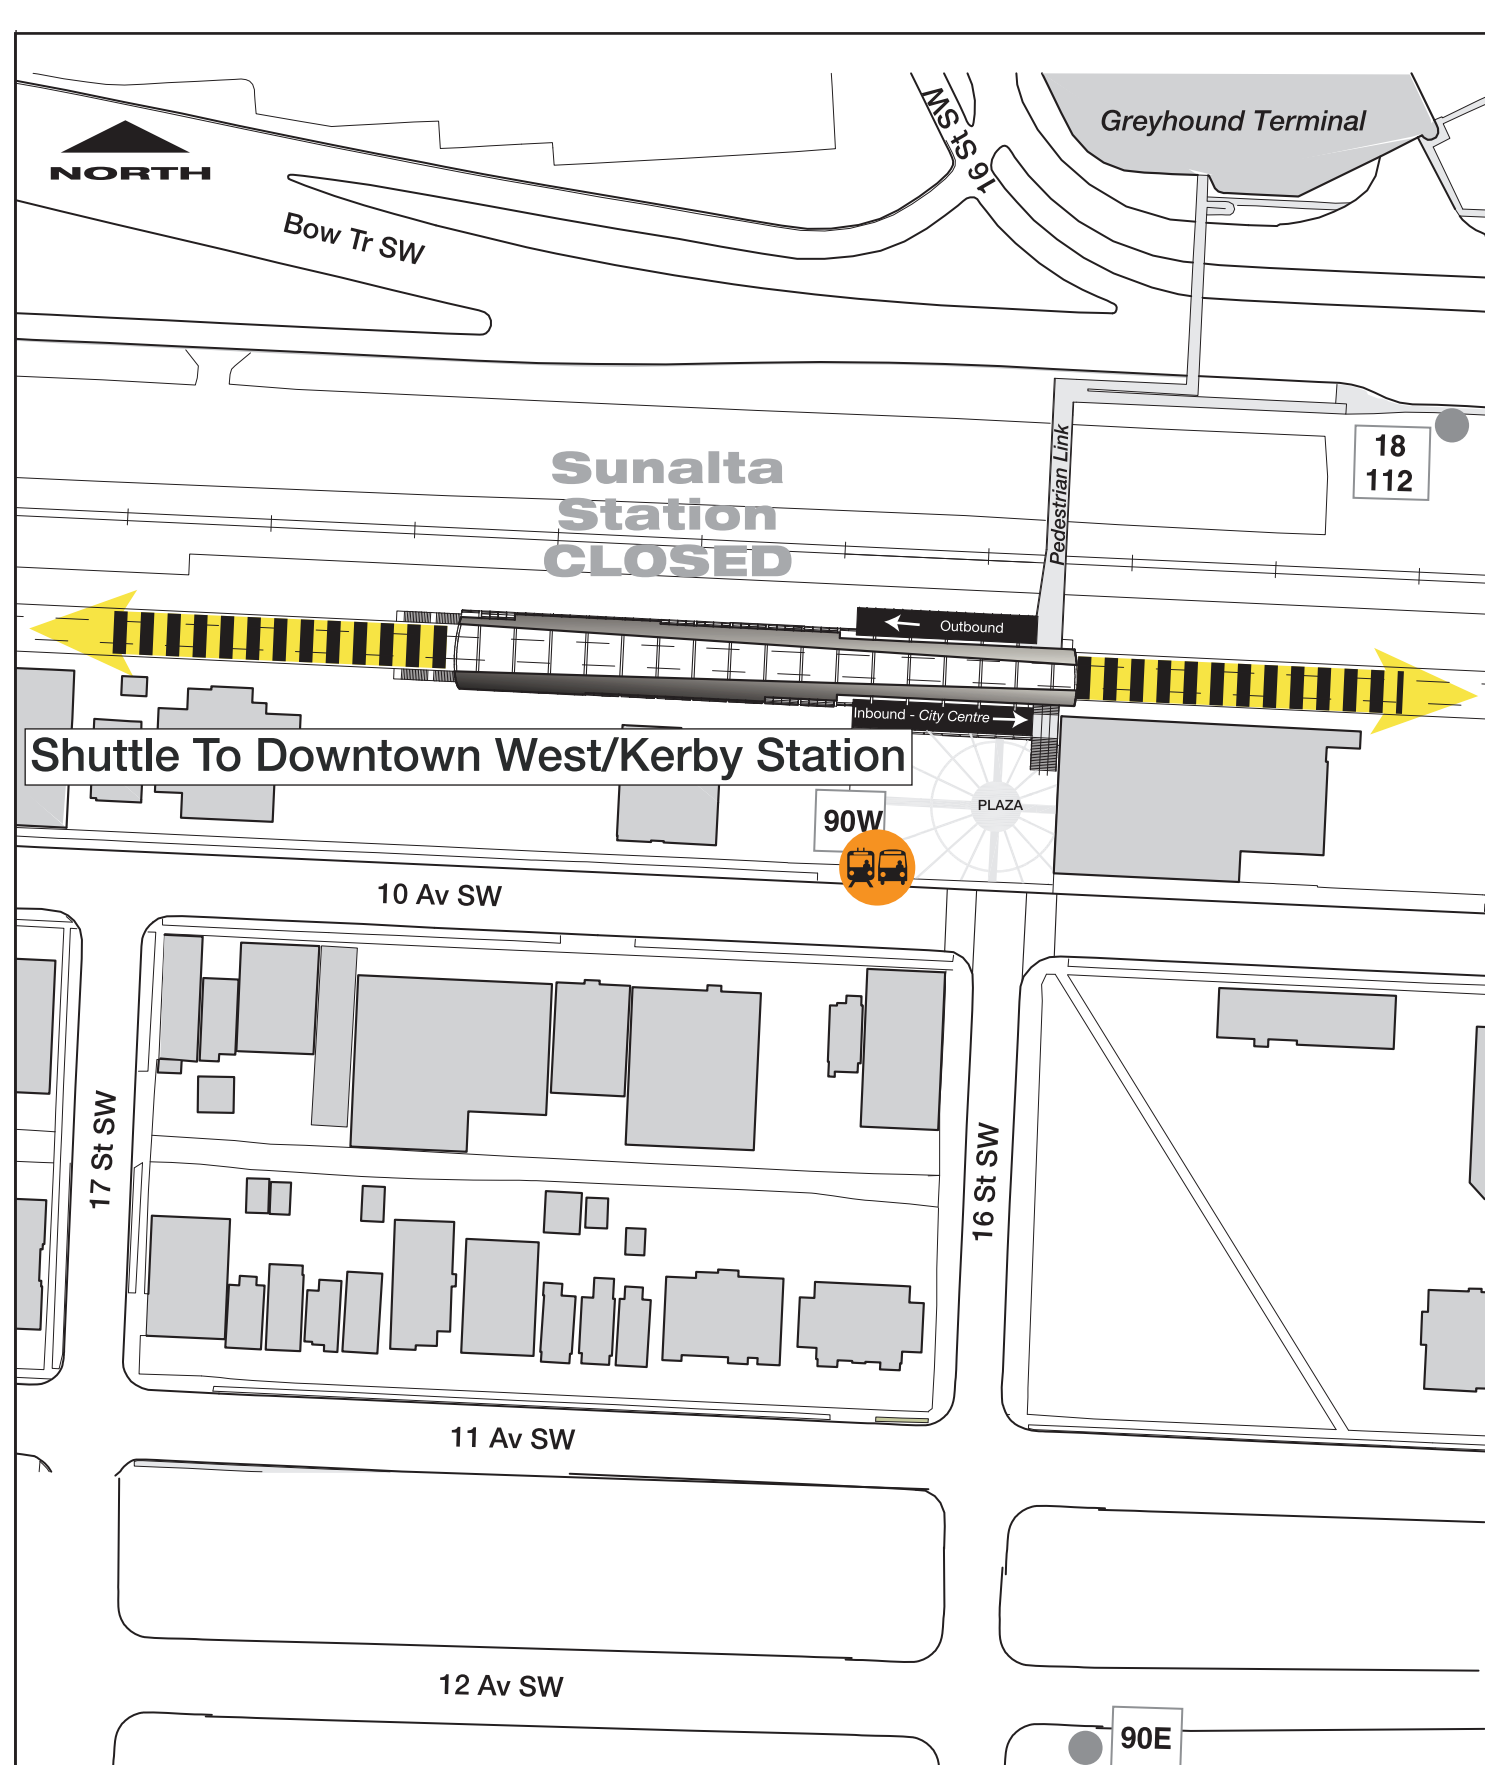

# Blue Line West CLOSED March 24 until 7:00 pm

## Shuttle buses replace CTrains between Downtown West/Kerby and 69 Street stations

### Sunalta Station

### Going west (69 Street)

Catch the shuttle bus to Downtown West/Kerby Station. From there, take the 69 Street shuttle, which goes to all stations on Blue Line West.