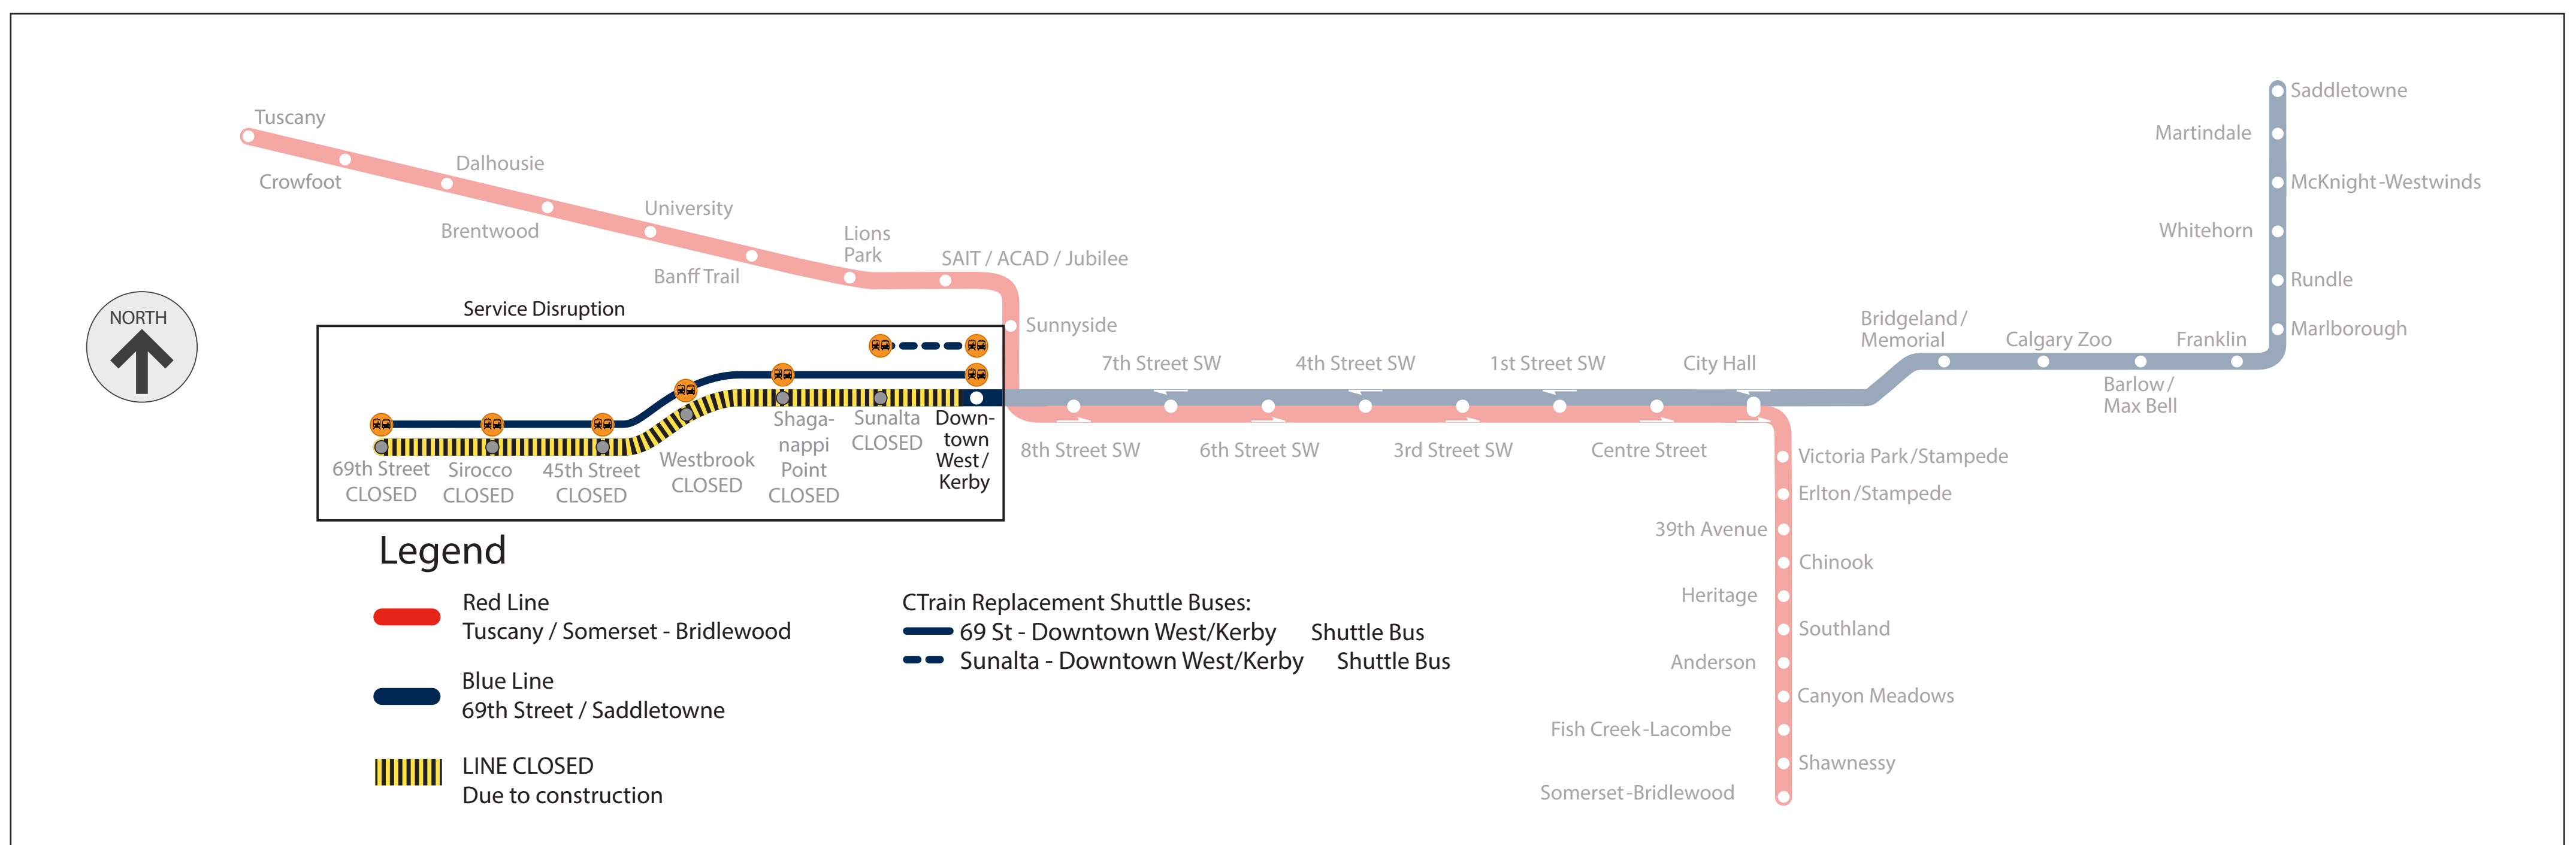

# Blue Line West CLOSED March 24 until 7:00 pm

## Shuttle buses replace CTrains between Downtown West/Kerby and 69 Street stations

### Sunalta Station

### Going west (69 Street)

Catch the shuttle bus to Downtown West/Kerby Station. From there, take the 69 Street shuttle, which goes to all stations on Blue Line West.