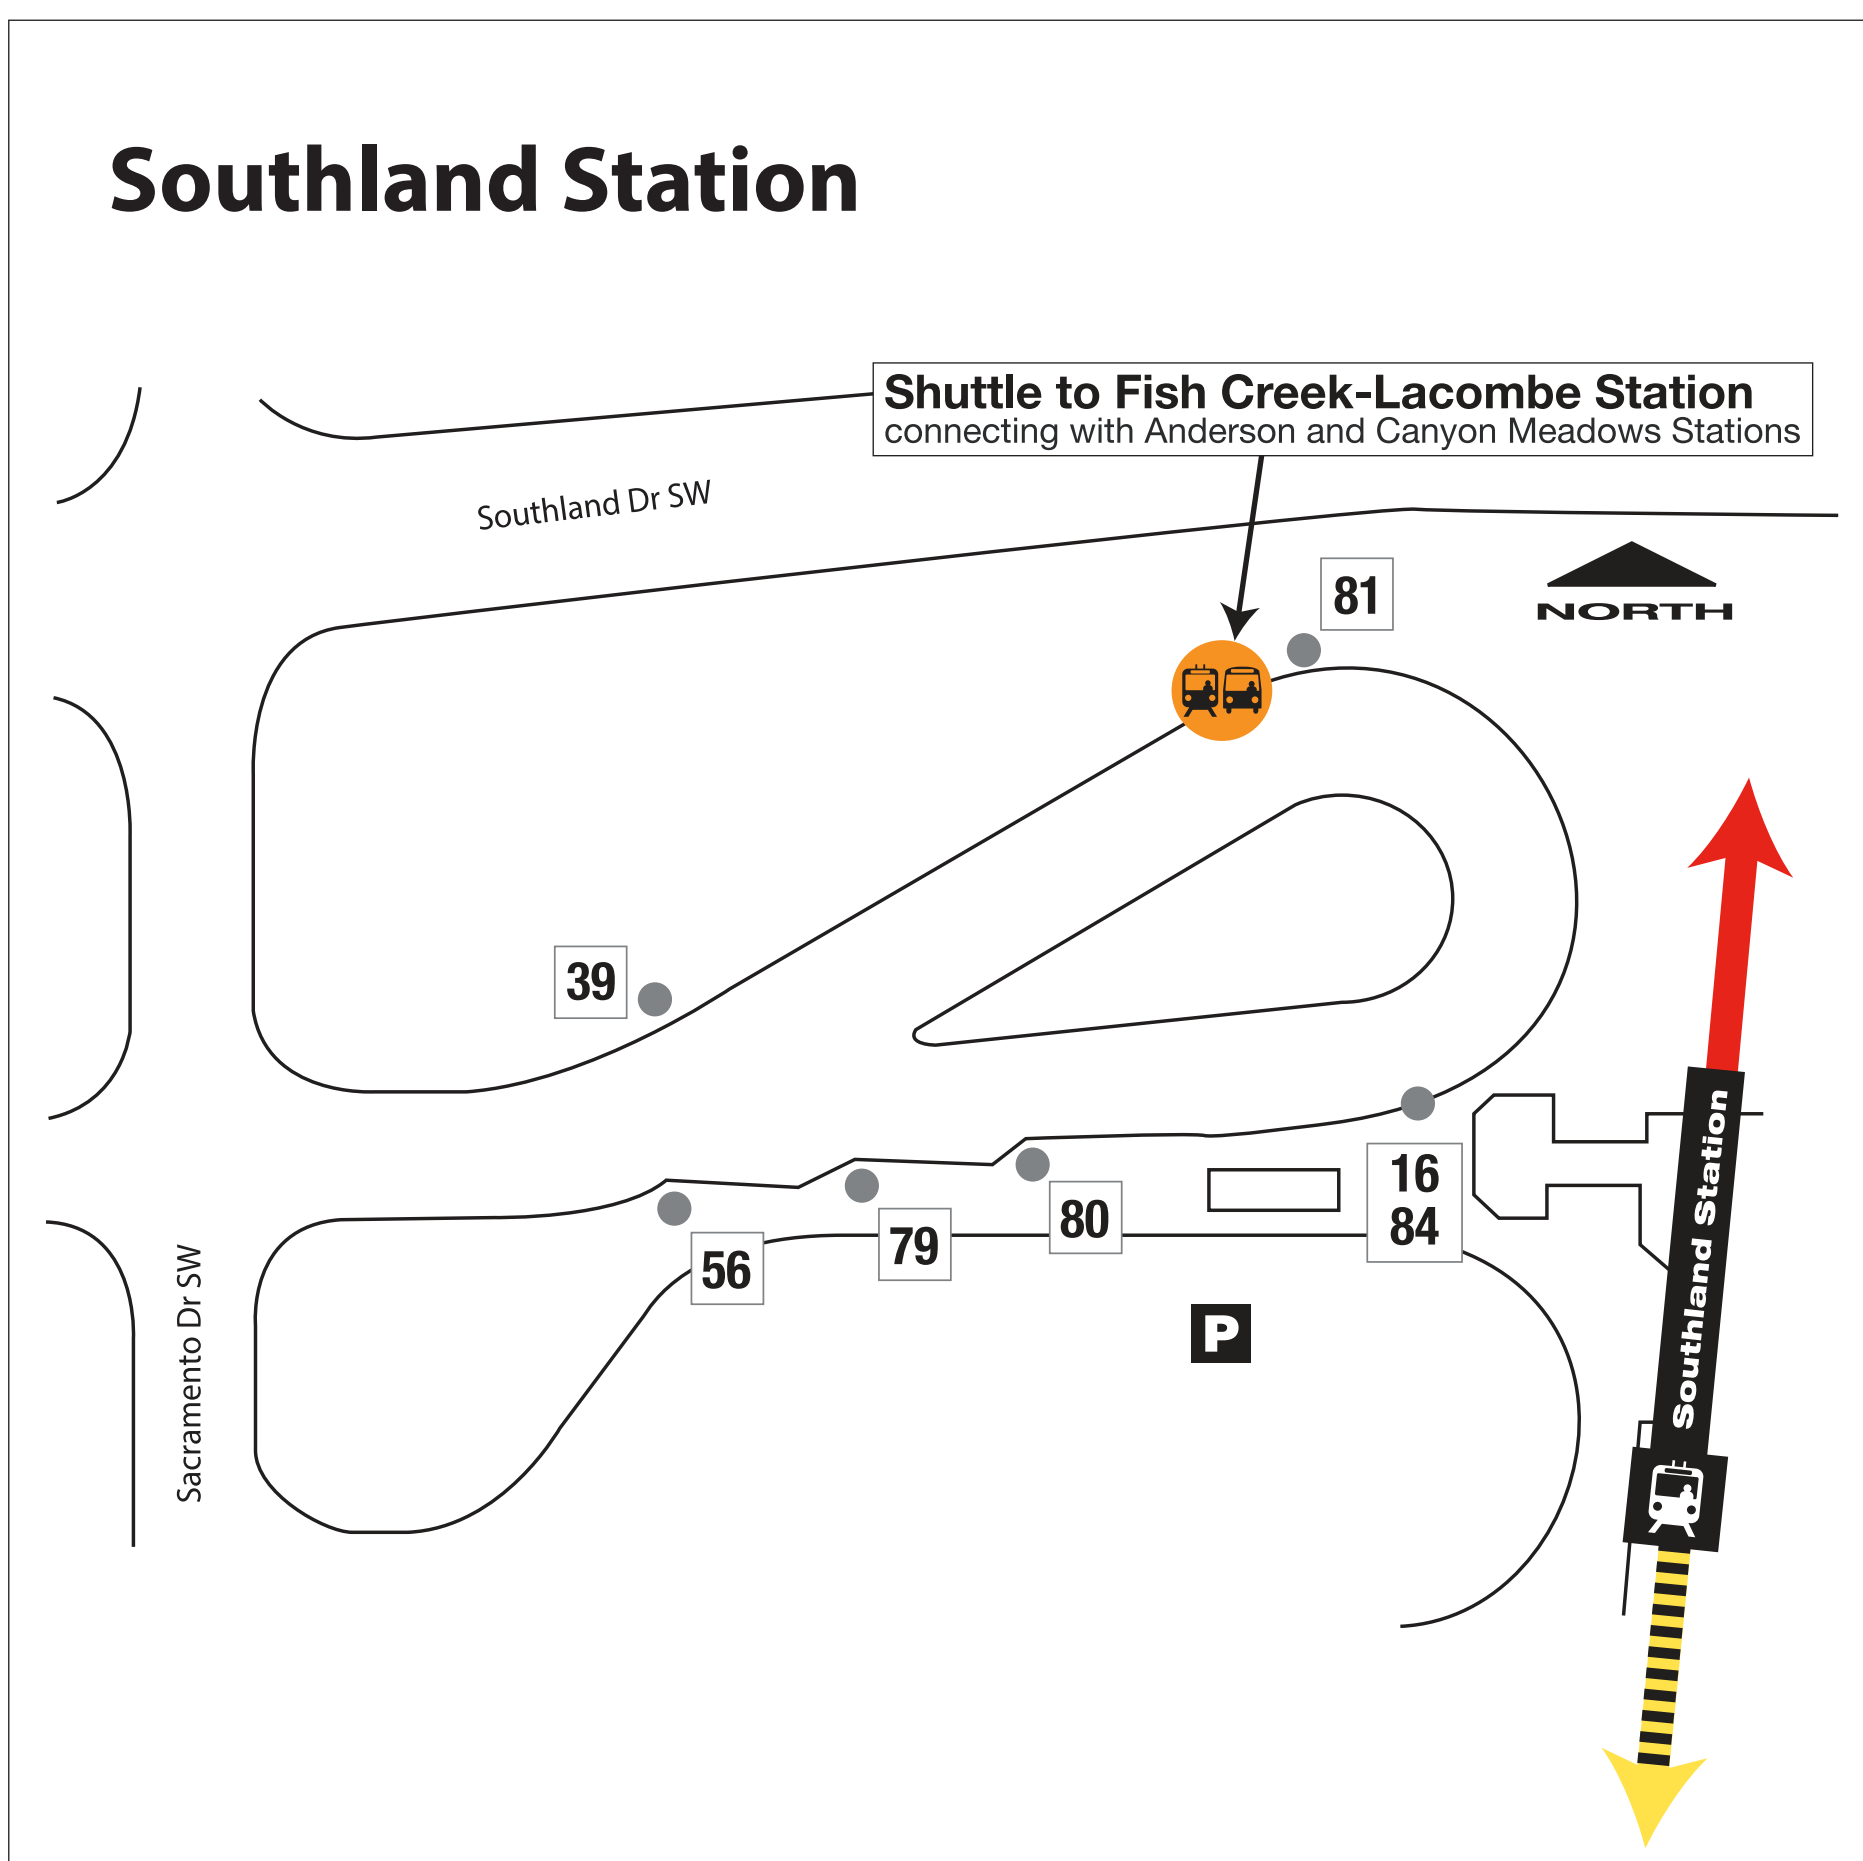

# Anderson & Canyon Meadows CLOSED April 14-15

**Shuttle buses replace CTrains between Southland and Fish Creek stations**

## Catch shuttle at bus loop

### Going south (Somerset)

Catch the shuttle at the bus loop (Route 81 stop). It goes to Anderson, Canyon Meadows and Fish Creek stations. You can catch the Somerset CTrain at Fish Creek Station.

### Going north (Tuscany)

CTrains are running from this station.