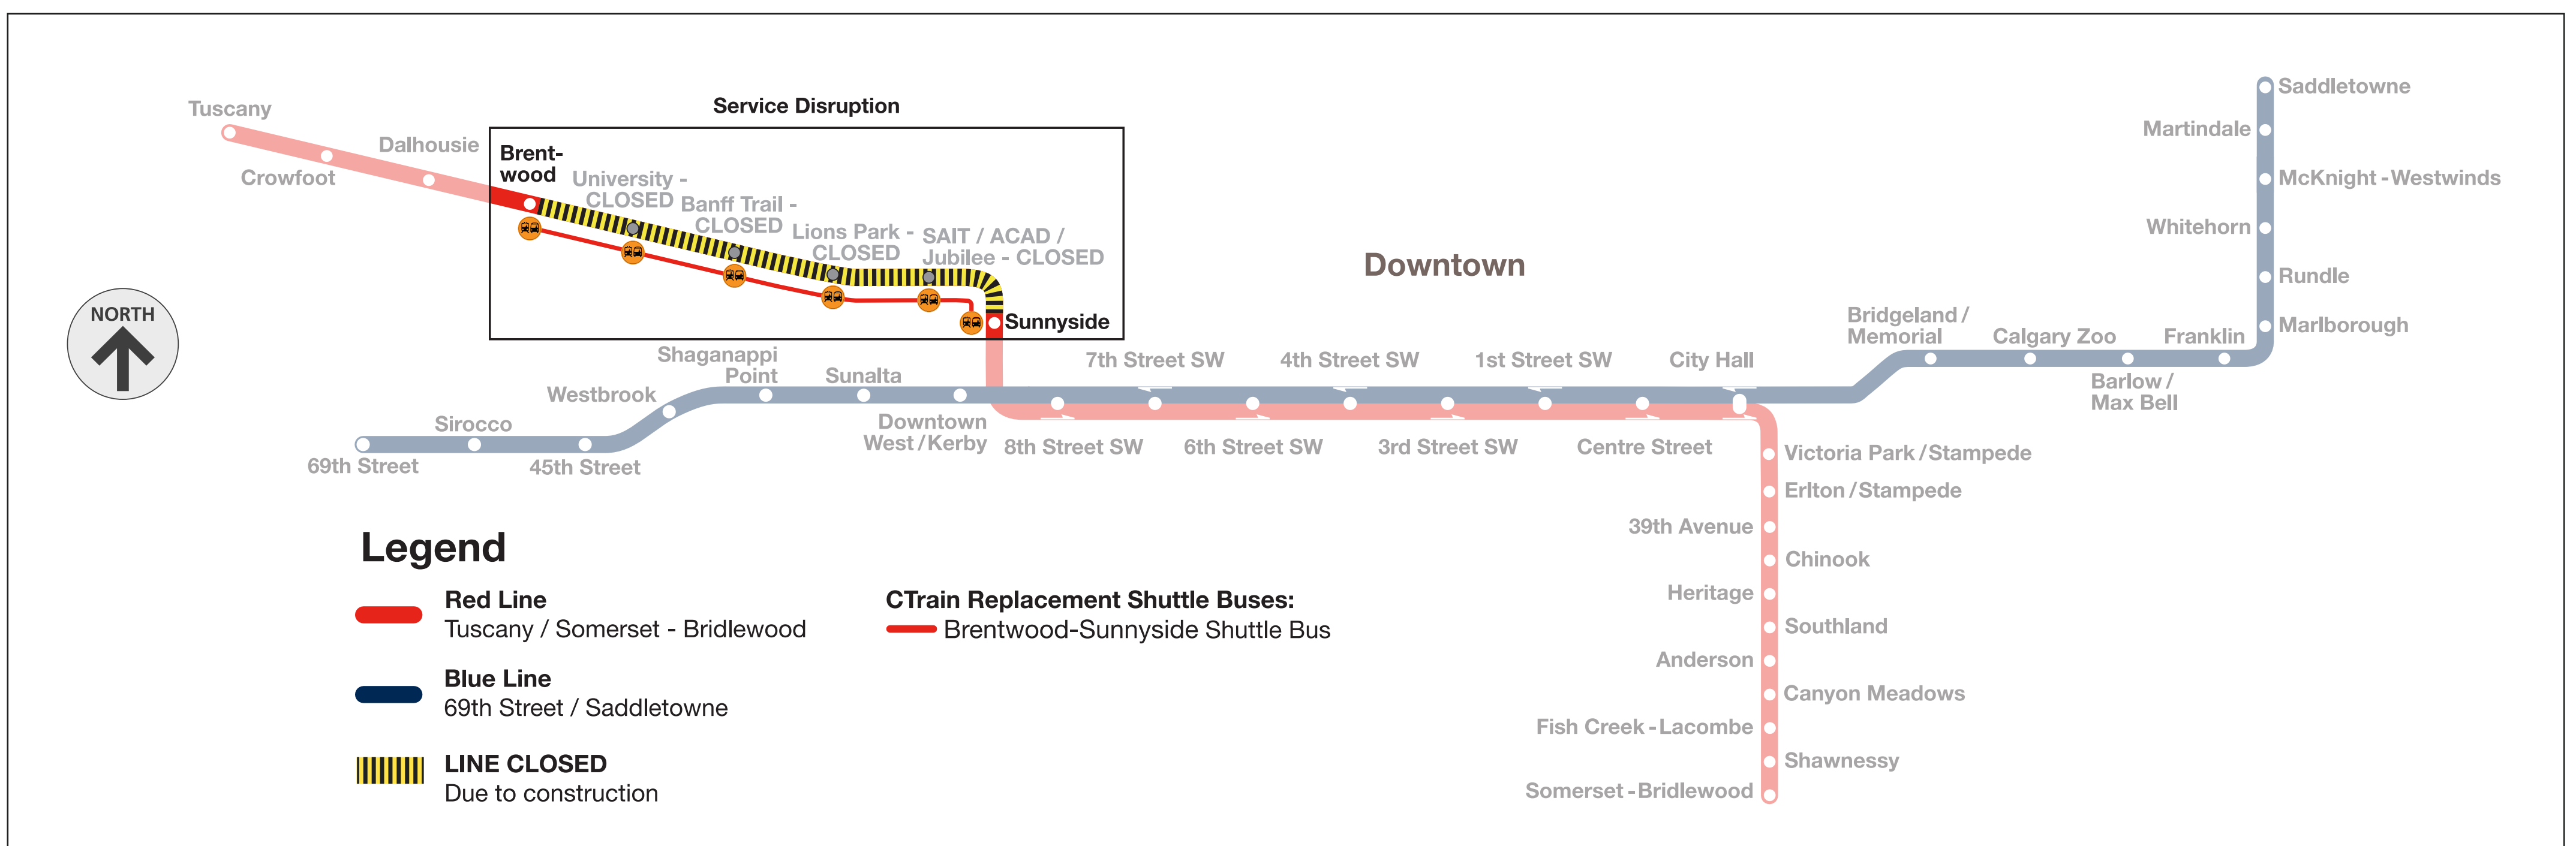

SAIT/ACAD/Jubilee CLOSED Nov. 25-26

Shuttle buses replace CTrains between Sunnyside and Brentwood stations

Catch shuttles on 14 Street NW

Going south (Somerset)

Catch the shuttle bus on the far side of 14 St NW. It goes to Sunnyside Station where you can catch the Somerset CTrain.

Going north (Tuscany)

Catch the shuttle bus on the near side of 14 St NW. It goes to all stations between here and Brentwood. You can catch the Tuscany CTrain at Brentwood.