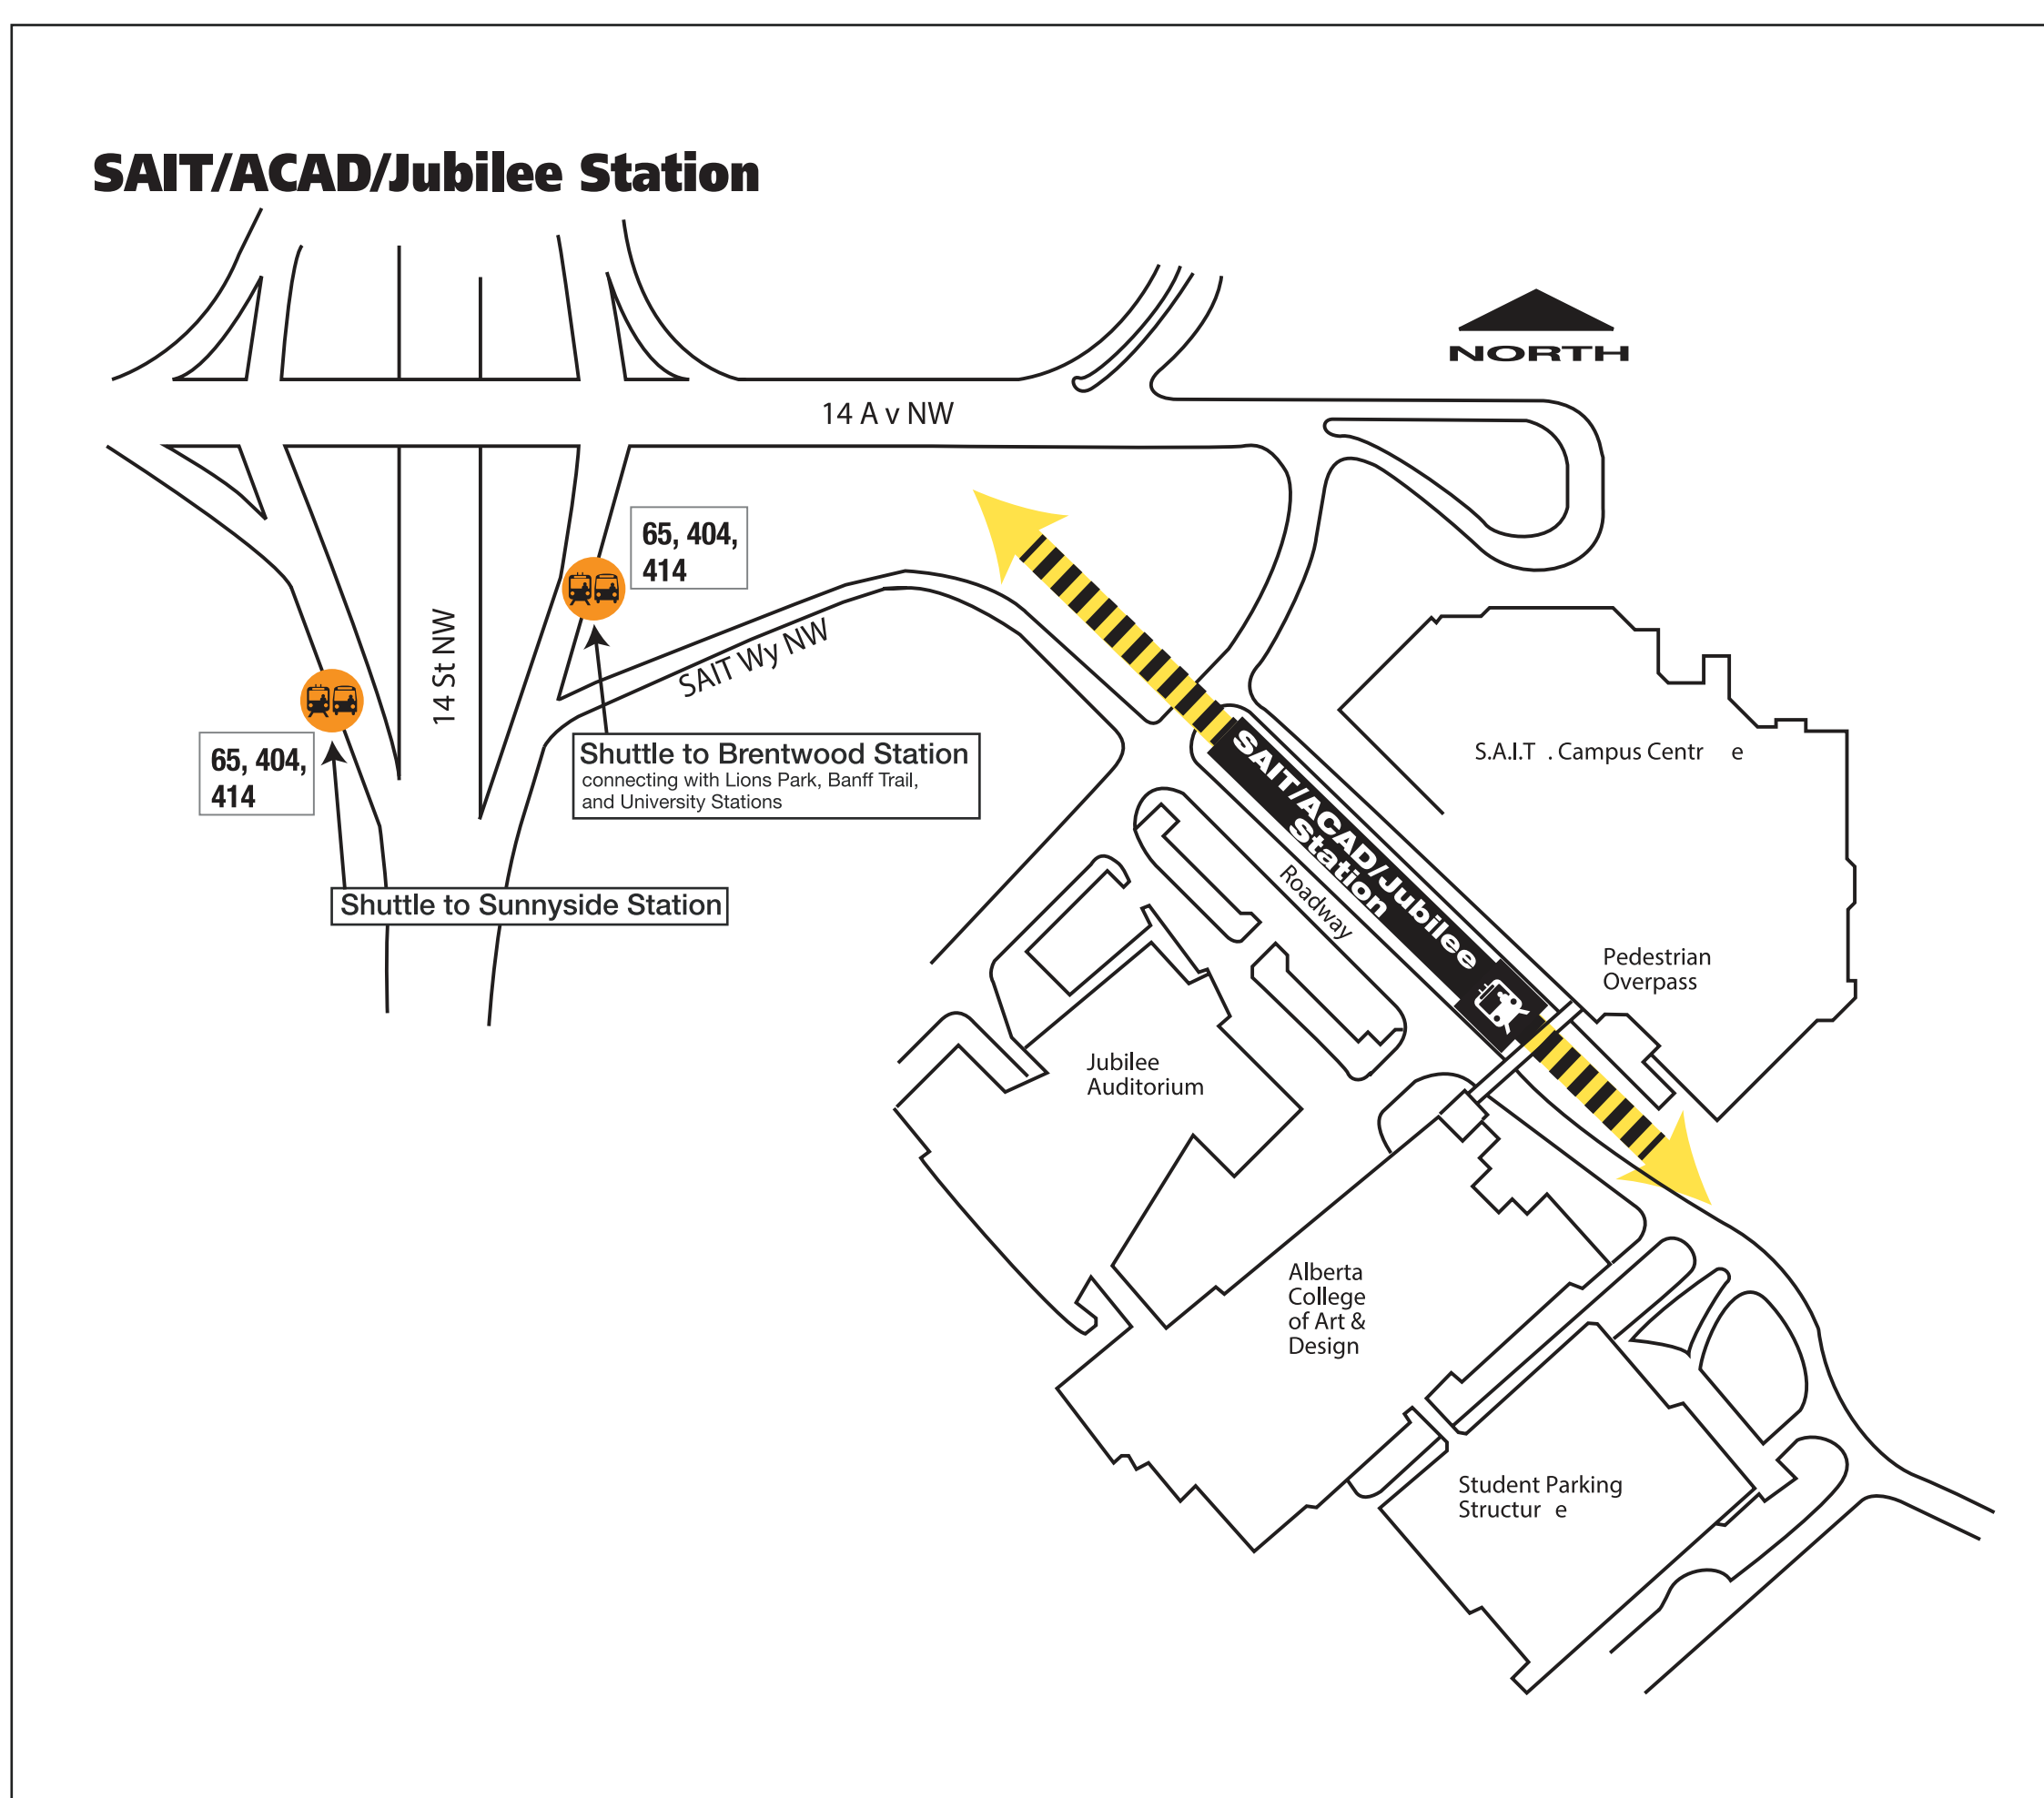

SAIT/ACAD/Jubilee CLOSED Nov. 25-26

Shuttle buses replace CTrains between Sunnyside and Brentwood stations

Catch shuttles on 14 Street NW

Going south (Somerset)

Catch the shuttle bus on the far side of 14 St NW. It goes to Sunnyside Station where you can catch the Somerset CTrain.

Going north (Tuscany)

Catch the shuttle bus on the near side of 14 St NW. It goes to all stations between here and Brentwood. You can catch the Tuscany CTrain at Brentwood.